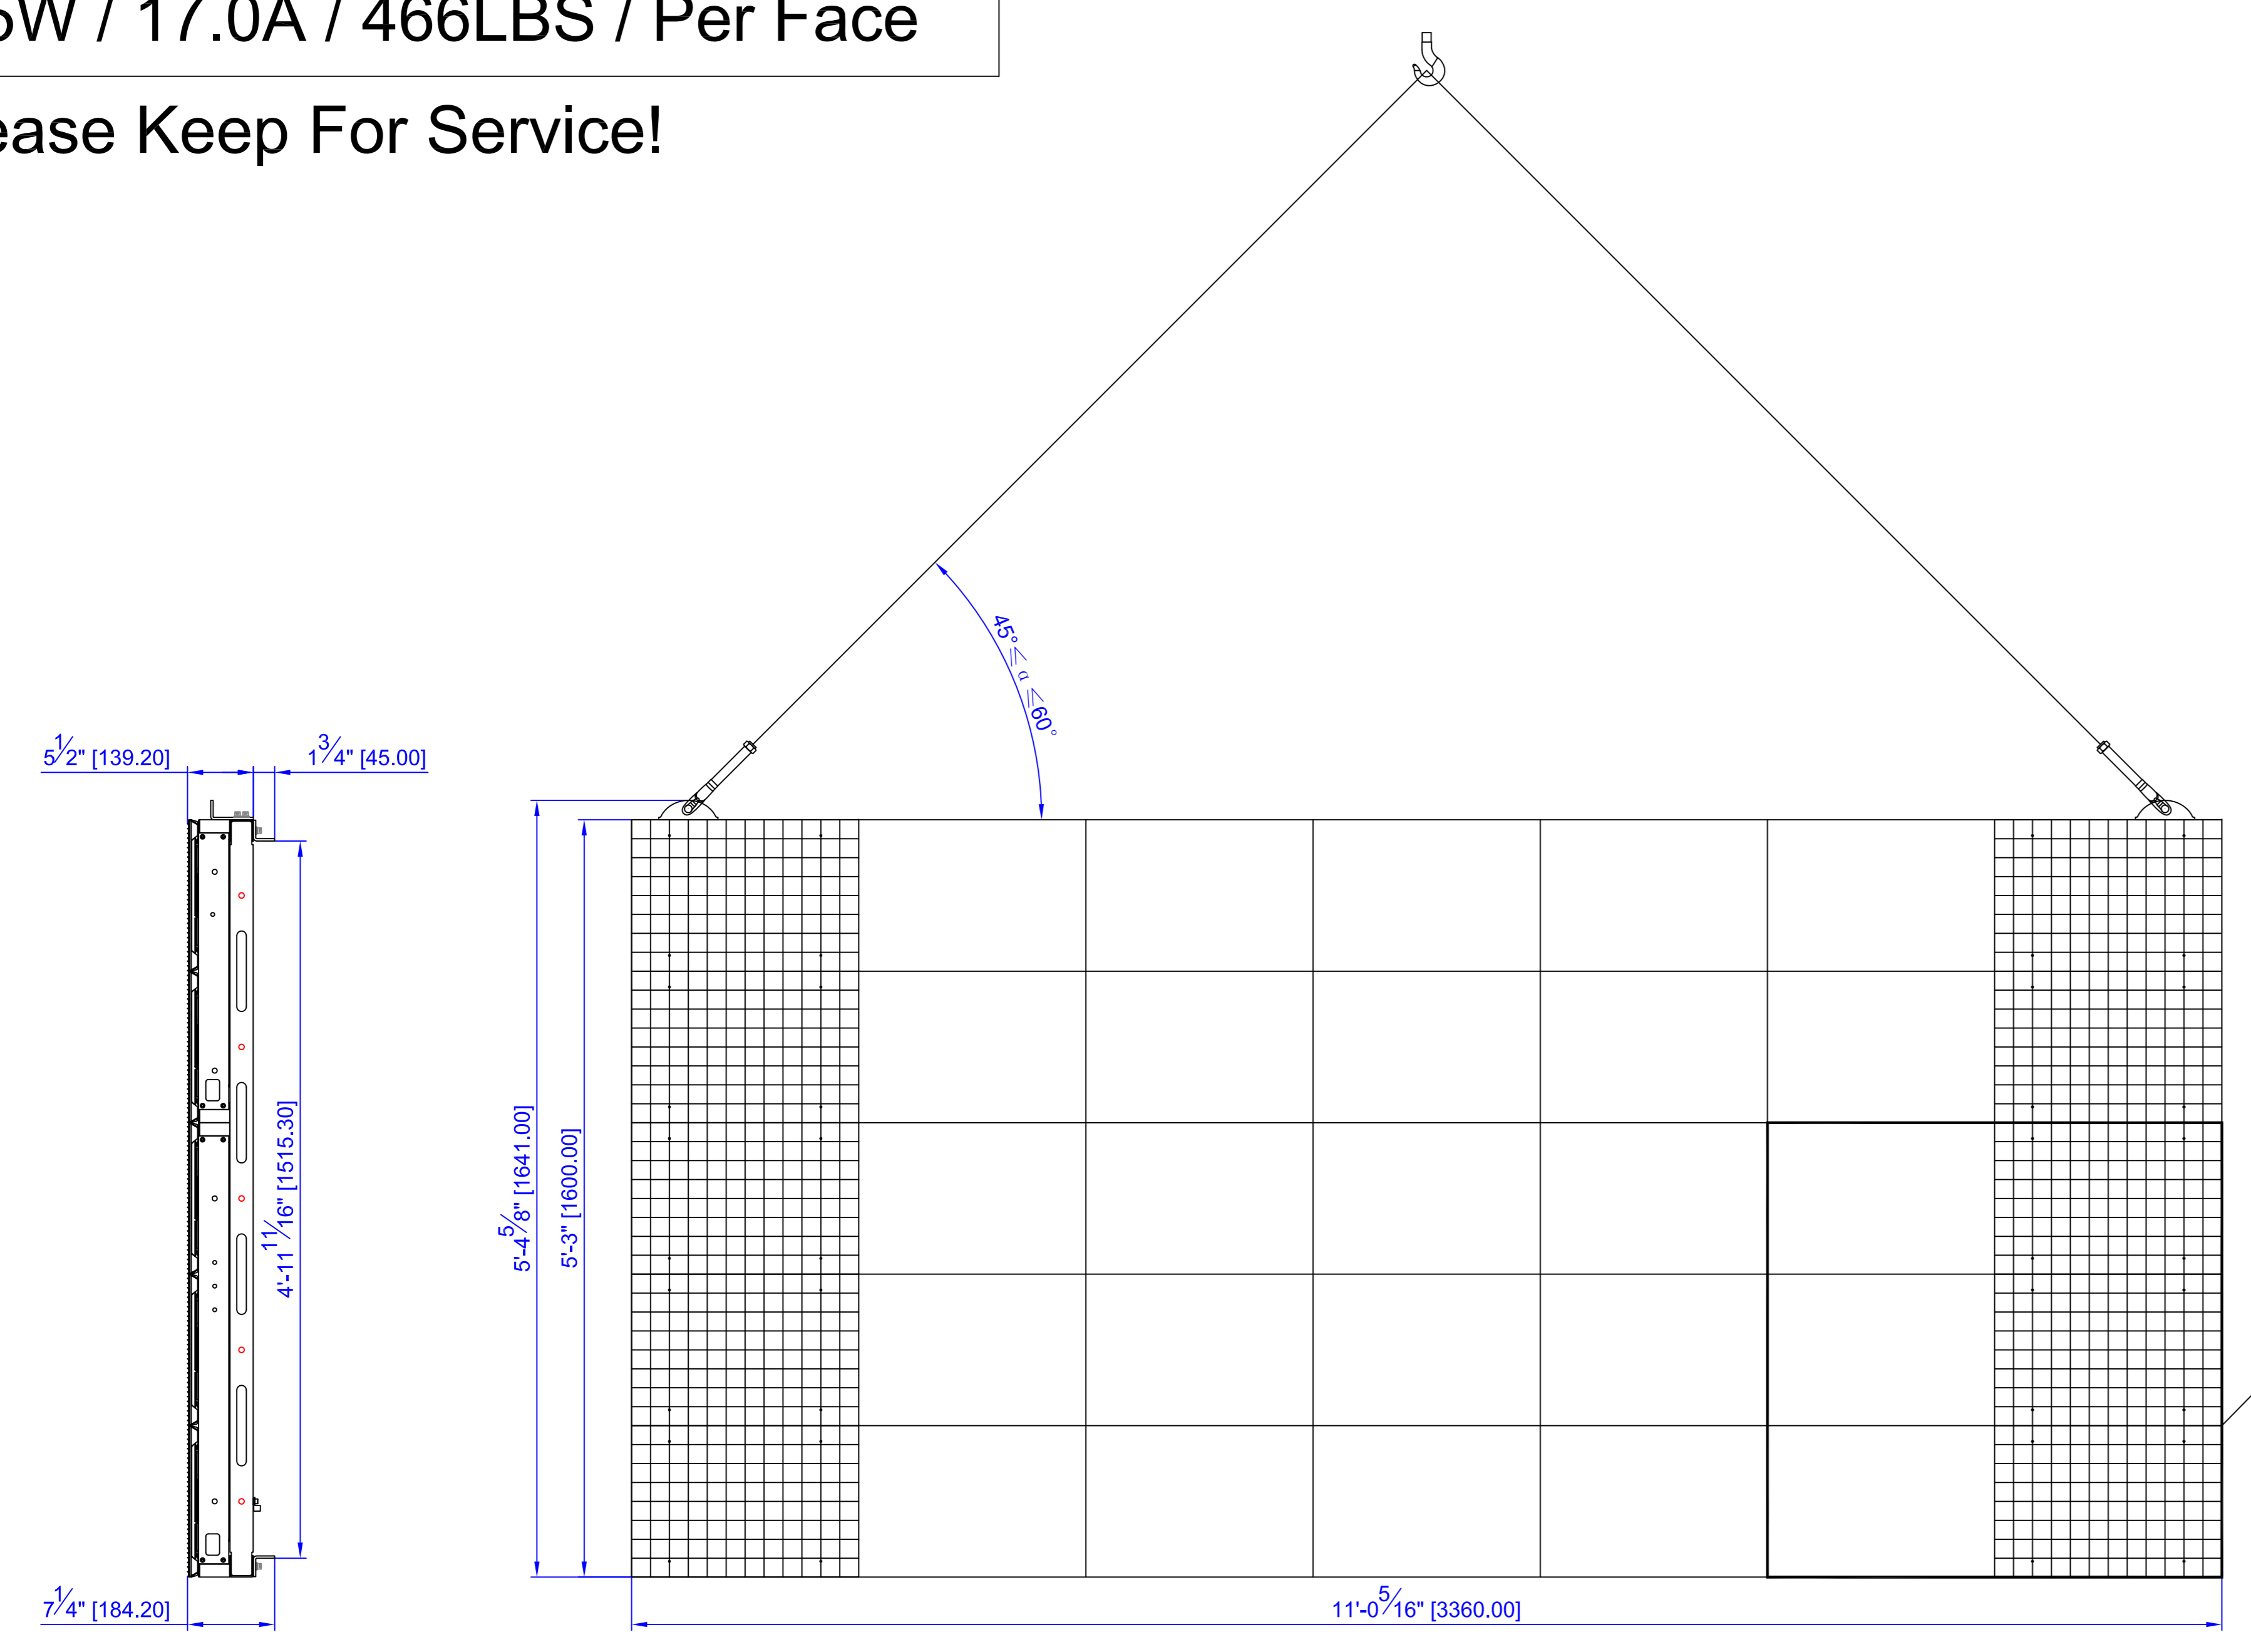

Order #:
 Allura-6 240x504-SMD
 120V / 3535W / 29.5A / 466LBS / Per Face
 208V / 3535W / 17.0A / 466LBS / Per Face

Support@thinksign.com
 www.ThinkSign.com

- NOTES:
 1.DISPLAY IS REAR VENTILATED, DO NOT BLOCK UP VENTILATORS.
 2.FRONT ACCESS FOR SERVICE.
 3.THINKSIGN IS NOT RESPONSIBLE FOR THE MAIN ELECTRICAL DISCONNECT.
 4.THINKSIGN IS NOT RESPONSIBLE FOR THE MOUNTING HARDWARE OR THE INTEGRITY OF THE STRUCTURE THE DISPLAY IS MOUNTED TO.

Please Keep For Service!

AC IN 2	120V 11.8A 208V 6.8A
AC IN 1	120V 17.7A 208V 10.2A