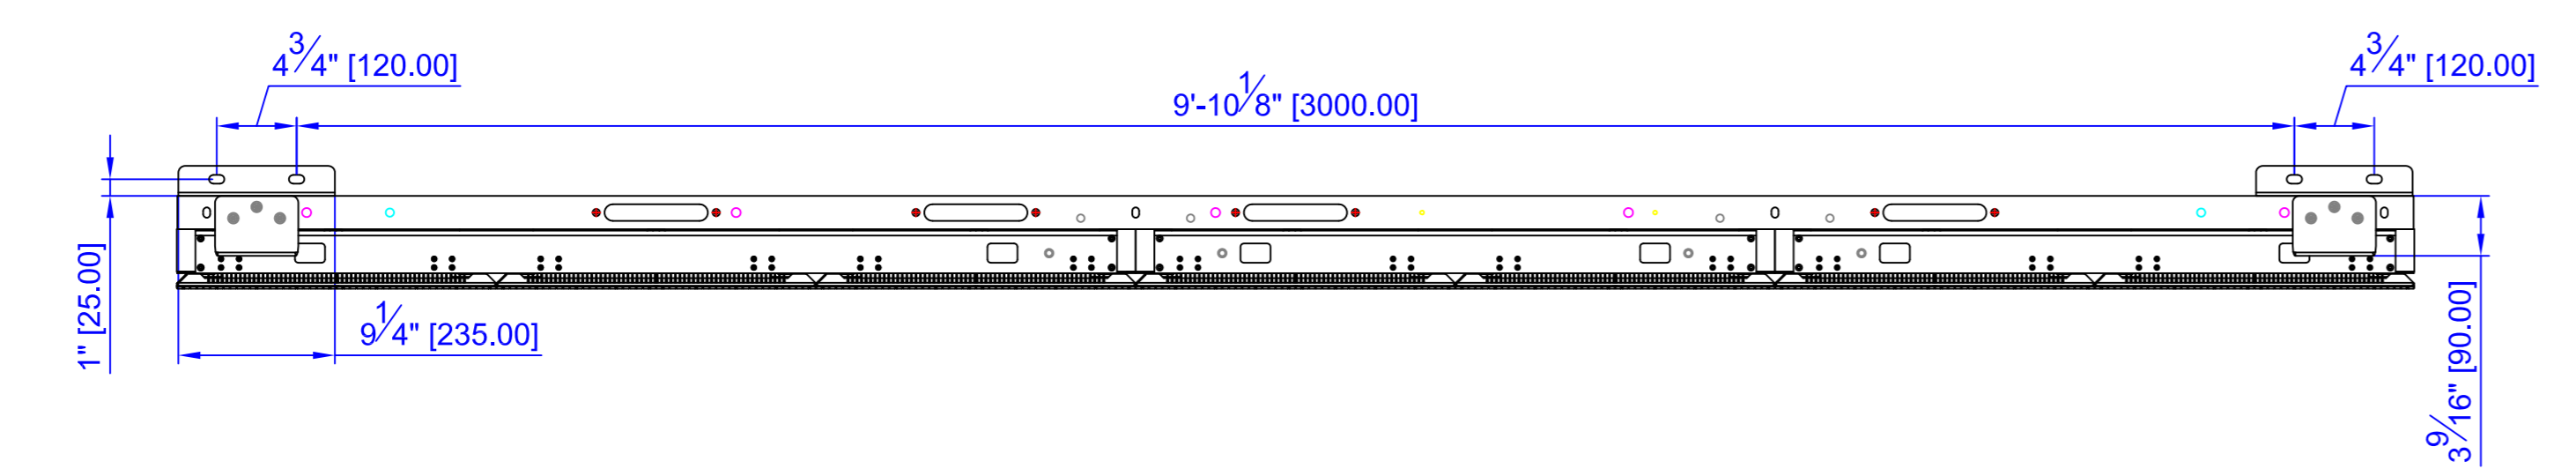

Order #:
 Allura-6 240x504-SMD
 120V / 3535W / 29.5A / 466LBS / Per Face
 208V / 3535W / 17.0A / 466LBS / Per Face

Support@thinksign.com
 www.ThinkSign.com

- NOTES:
 1.DISPLAY IS REAR VENTILATED, DO NOT BLOCK UP VENTILATORS.
 2.FRONT ACCESS FOR SERVICE.
 3.THINKSIGN IS NOT RESPONSIBLE FOR THE MAIN ELECTRICAL DISCONNECT.
 4.THINKSIGN IS NOT RESPONSIBLE FOR THE MOUNTING HARDWARE OR THE INTEGRITY OF THE STRUCTURE THE DISPLAY IS MOUNTED TO.

Please Keep For Service!

AC IN 2	120V 11.8A 208V 6.8A
AC IN 1	120V 17.7A 208V 10.2A