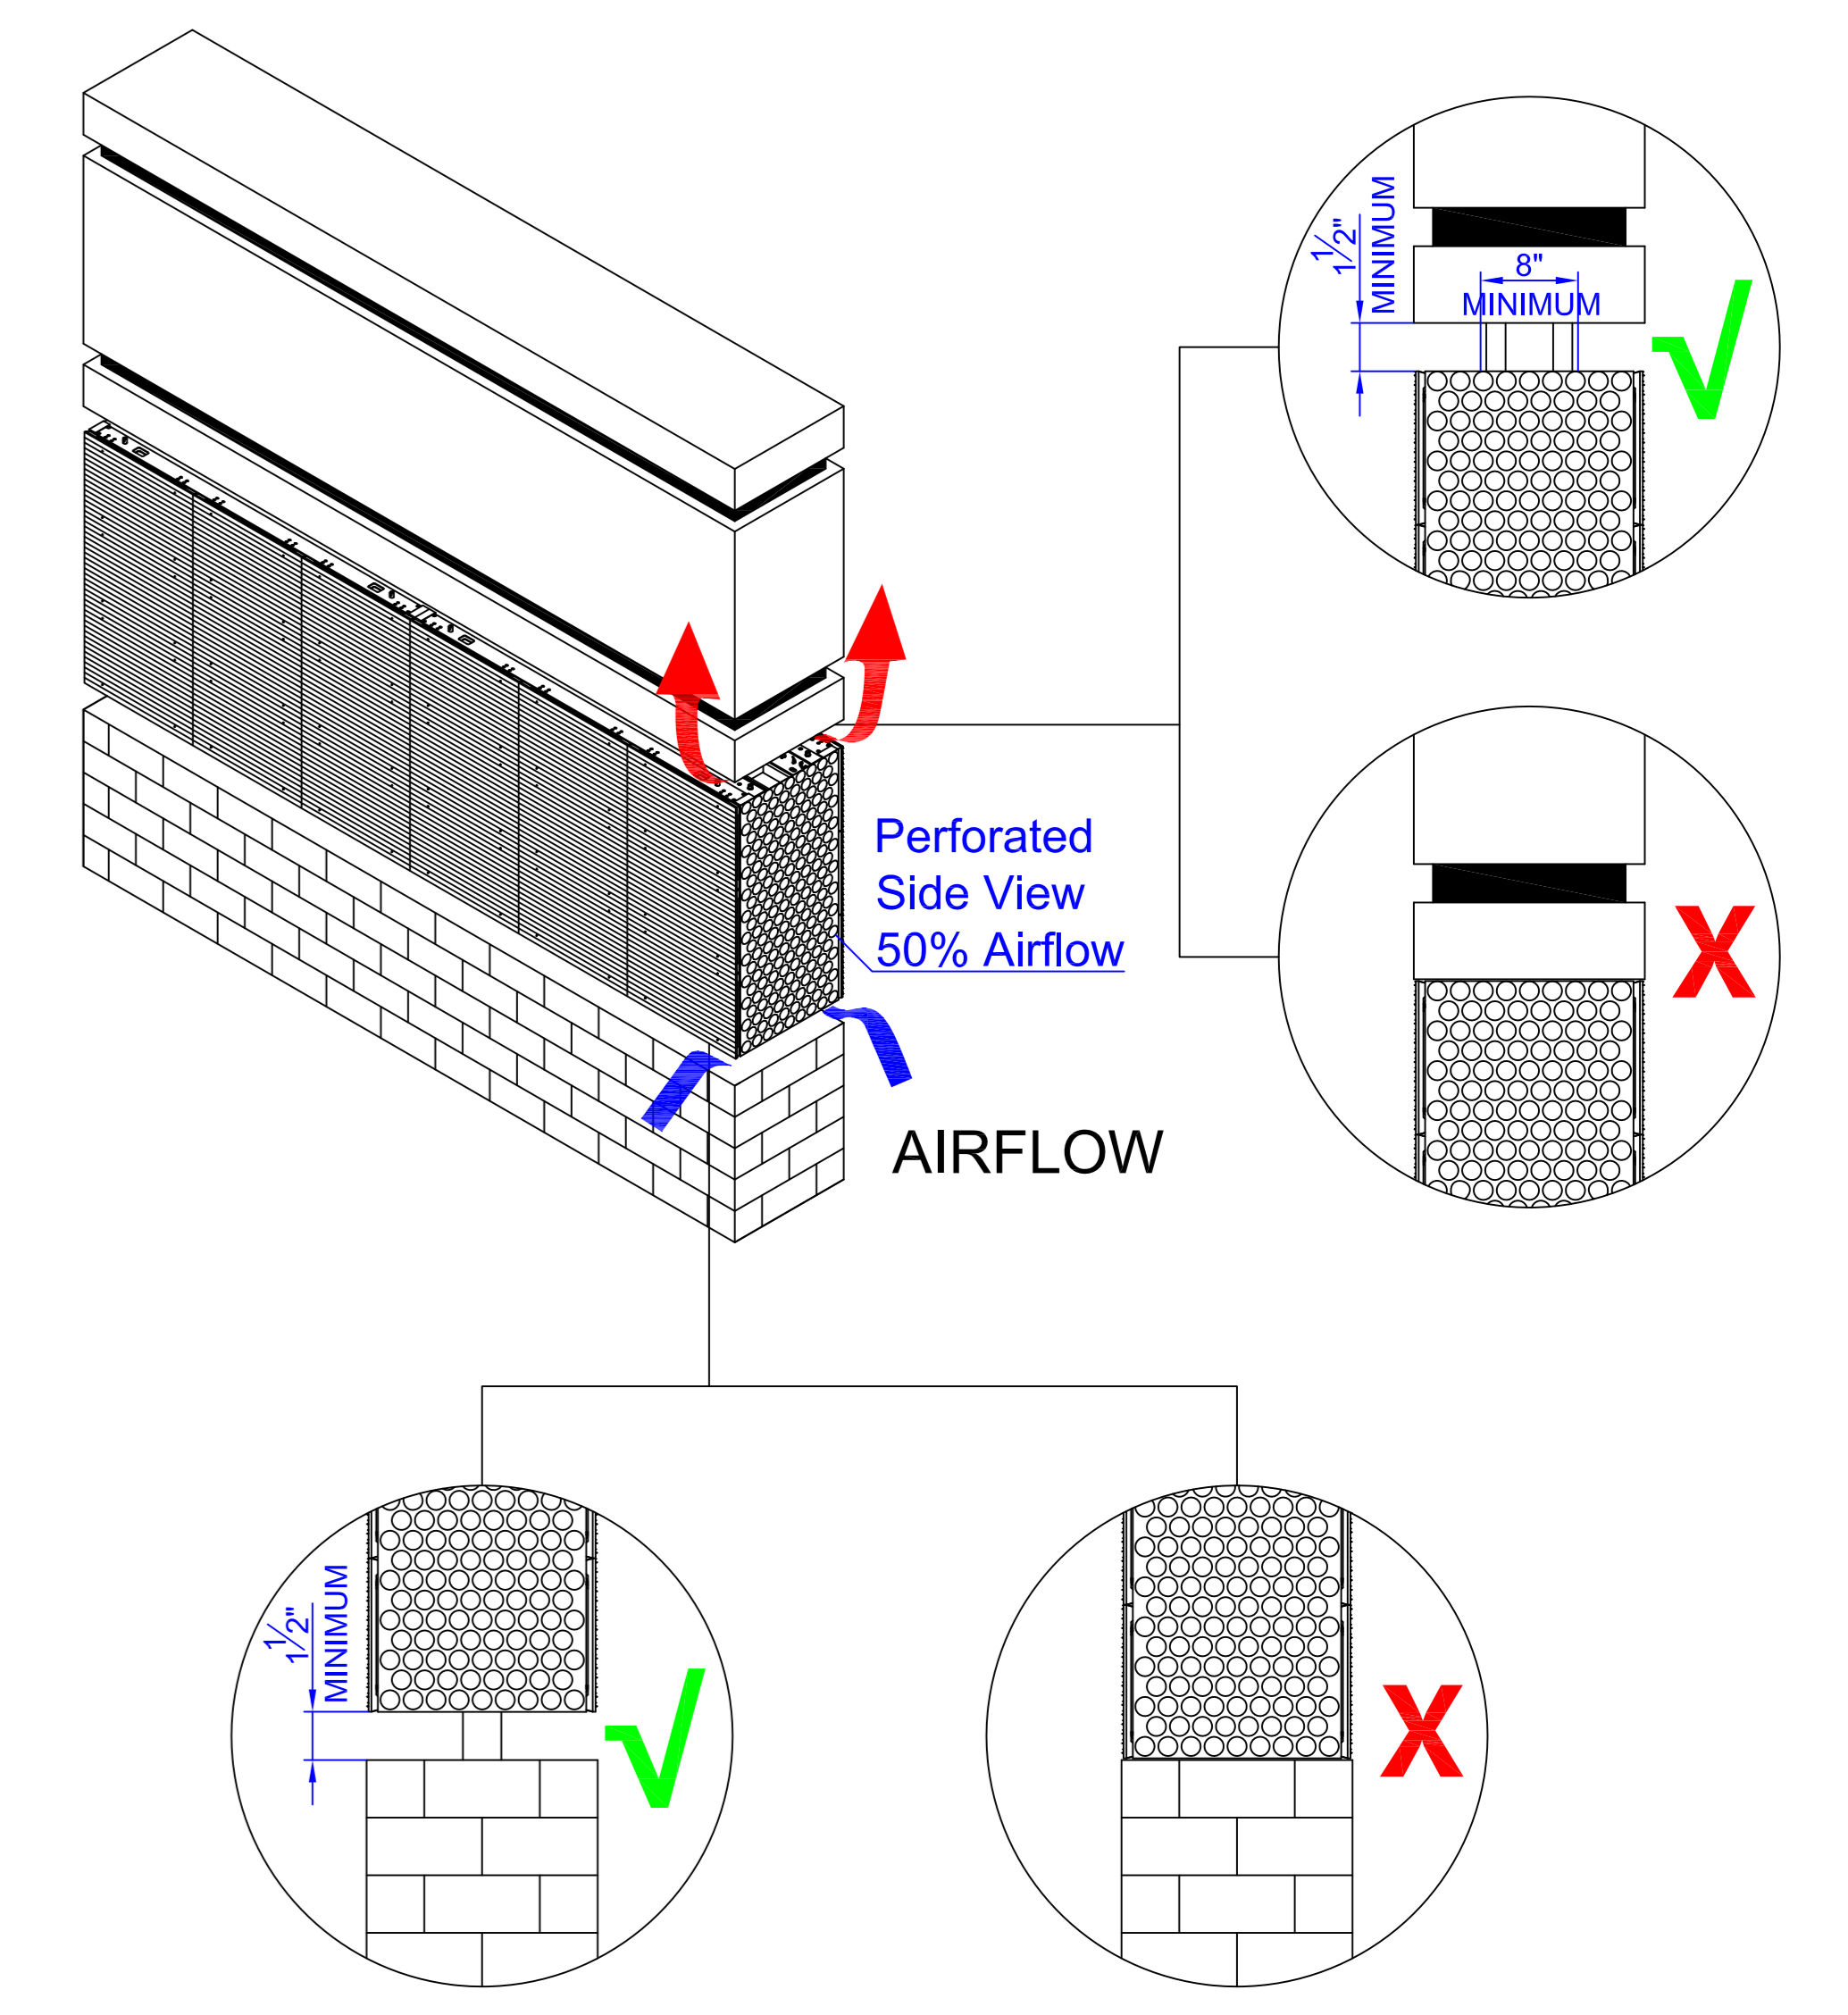

Order #:
 Allura-6 240x504-SMD
 120V / 3535W / 29.5A / 466LBS / Per Face
 208V / 3535W / 17.0A / 466LBS / Per Face

Support@thinksign.com
 www.ThinkSign.com

- NOTES:
 1.DISPLAY IS REAR VENTILATED, DO NOT BLOCK UP VENTILATORS.
 2.FRONT ACCESS FOR SERVICE.
 3.THINKSIGN IS NOT RESPONSIBLE FOR THE MAIN ELECTRICAL DISCONNECT.
 4.THINKSIGN IS NOT RESPONSIBLE FOR THE MOUNTING HARDWARE OR THE INTEGRITY OF THE STRUCTURE THE DISPLAY IS MOUNTED TO.

Please Keep For Service!

AC IN 2	120V 11.8A 208V 6.8A
AC IN 1	120V 17.7A 208V 10.2A