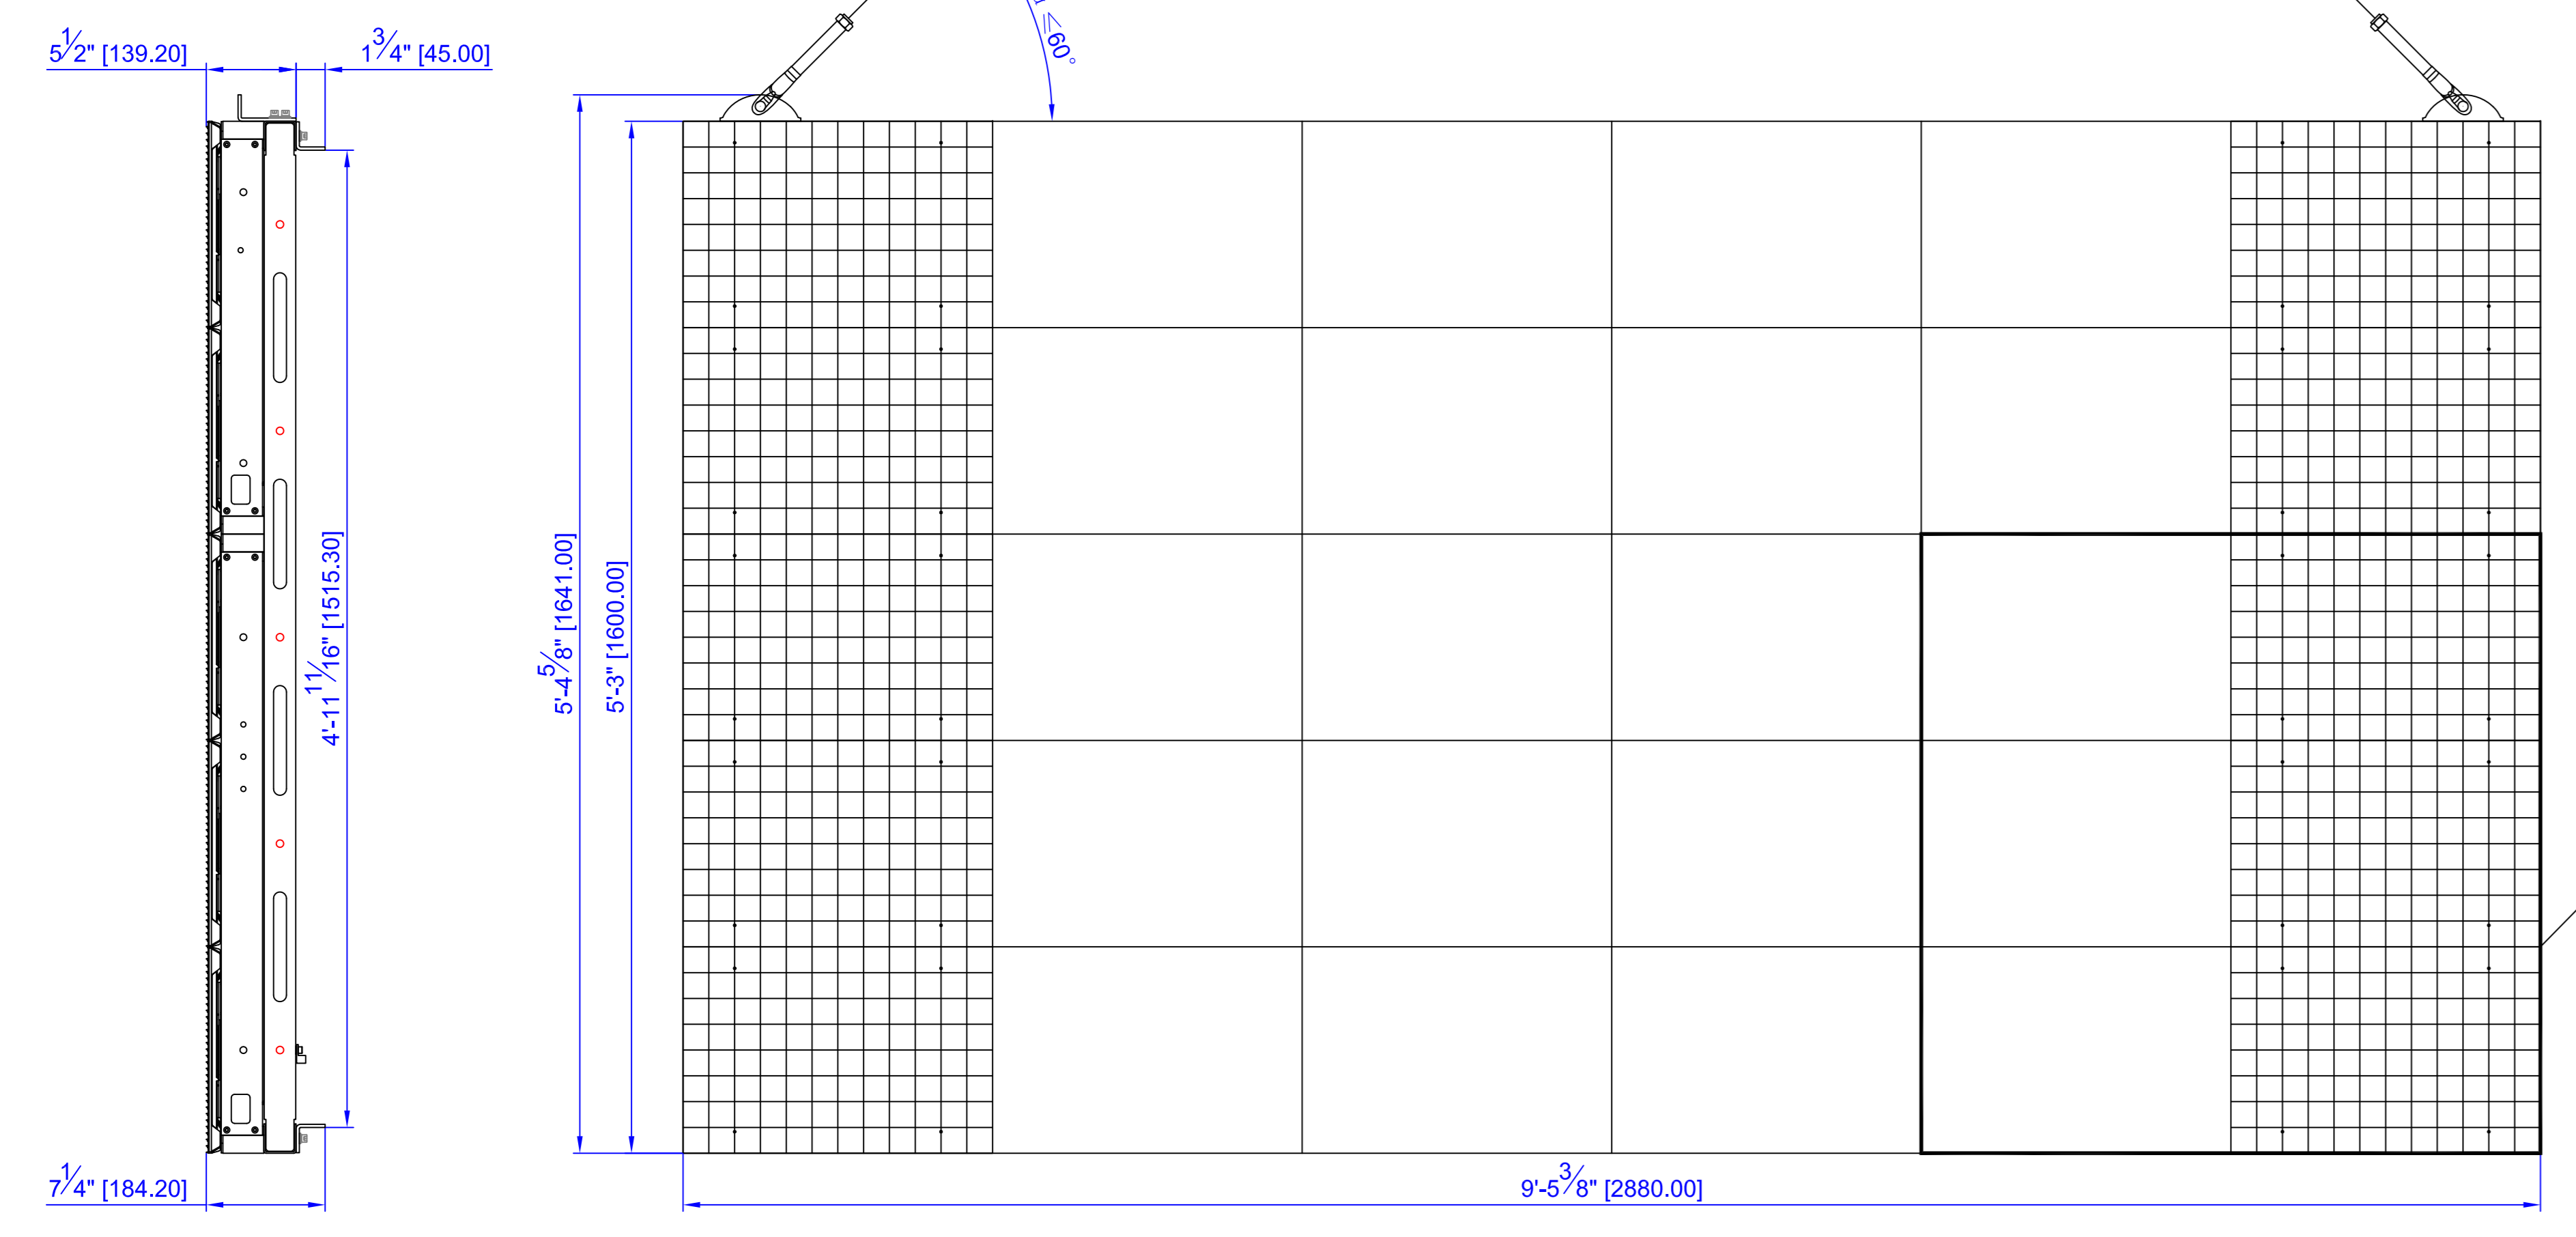

Order #:  
 Allura-10 160x288-SMD  
 120V / 2772W / 23.1A / 378LBS / Per Face  
 208V / 2772W / 13.3A / 378LBS / Per Face

Support@thinksign.com  
 www.ThinkSign.com

- NOTES:  
 1.DISPLAY IS REAR VENTILATED, DO NOT BLOCK UP VENTILATORS.  
 2.FRONT ACCESS FOR SERVICE.  
 3.THINKSIGN IS NOT RESPONSIBLE FOR THE MAIN ELECTRICAL DISCONNECT.  
 4.THINKSIGN IS NOT RESPONSIBLE FOR THE MOUNTING HARDWARE OR THE INTEGRITY OF THE STRUCTURE THE DISPLAY IS MOUNTED TO.

Please Keep For Service!

AC IN 1	120V 19.3A 208V 11.1A
---------	--------------------------