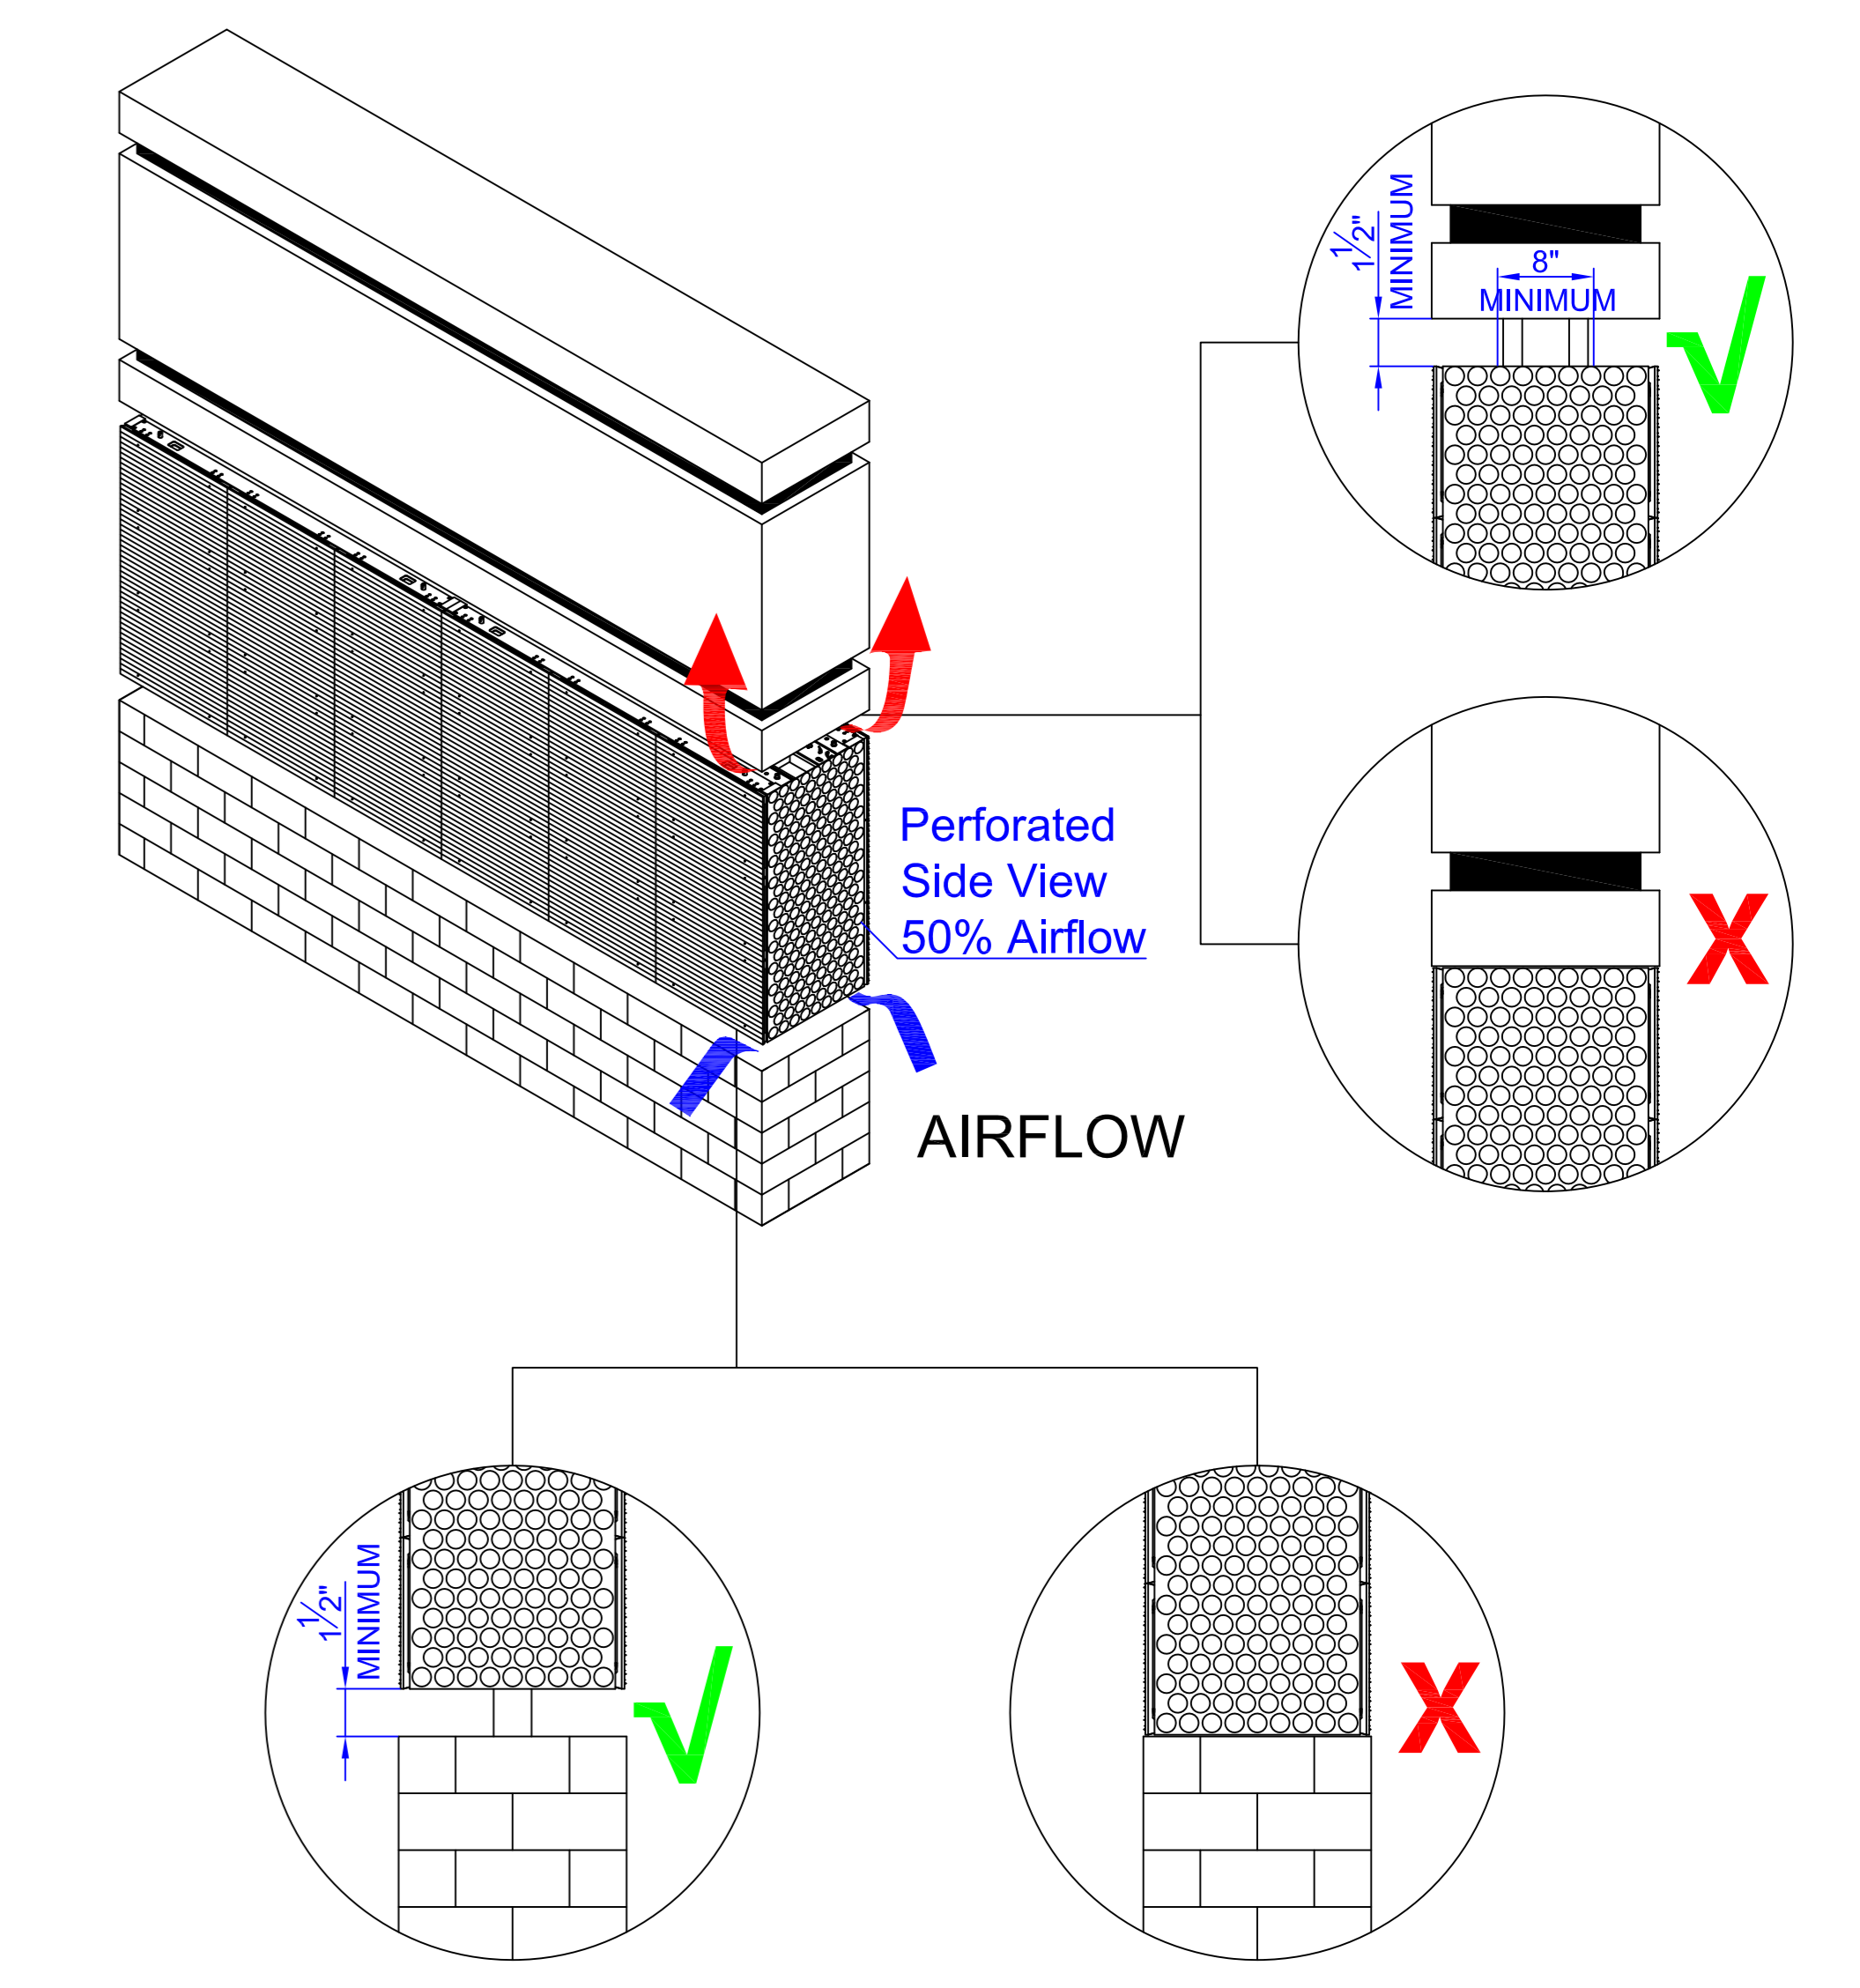

Order #:  
 Allura-10 160x288-SMD  
 120V / 2772W / 23.1A / 378LBS / Per Face  
 208V / 2772W / 13.3A / 378LBS / Per Face

Support@thinksign.com  
 www.ThinkSign.com

- NOTES:  
 1.DISPLAY IS REAR VENTILATED, DO NOT BLOCK UP VENTILATORS.  
 2.FRONT ACCESS FOR SERVICE.  
 3.THINKSIGN IS NOT RESPONSIBLE FOR THE MAIN ELECTRICAL DISCONNECT.  
 4.THINKSIGN IS NOT RESPONSIBLE FOR THE MOUNTING HARDWARE OR THE INTEGRITY OF THE STRUCTURE THE DISPLAY IS MOUNTED TO.

Please Keep For Service!

AC IN 1	120V 19.3A 208V 11.1A
---------	--------------------------