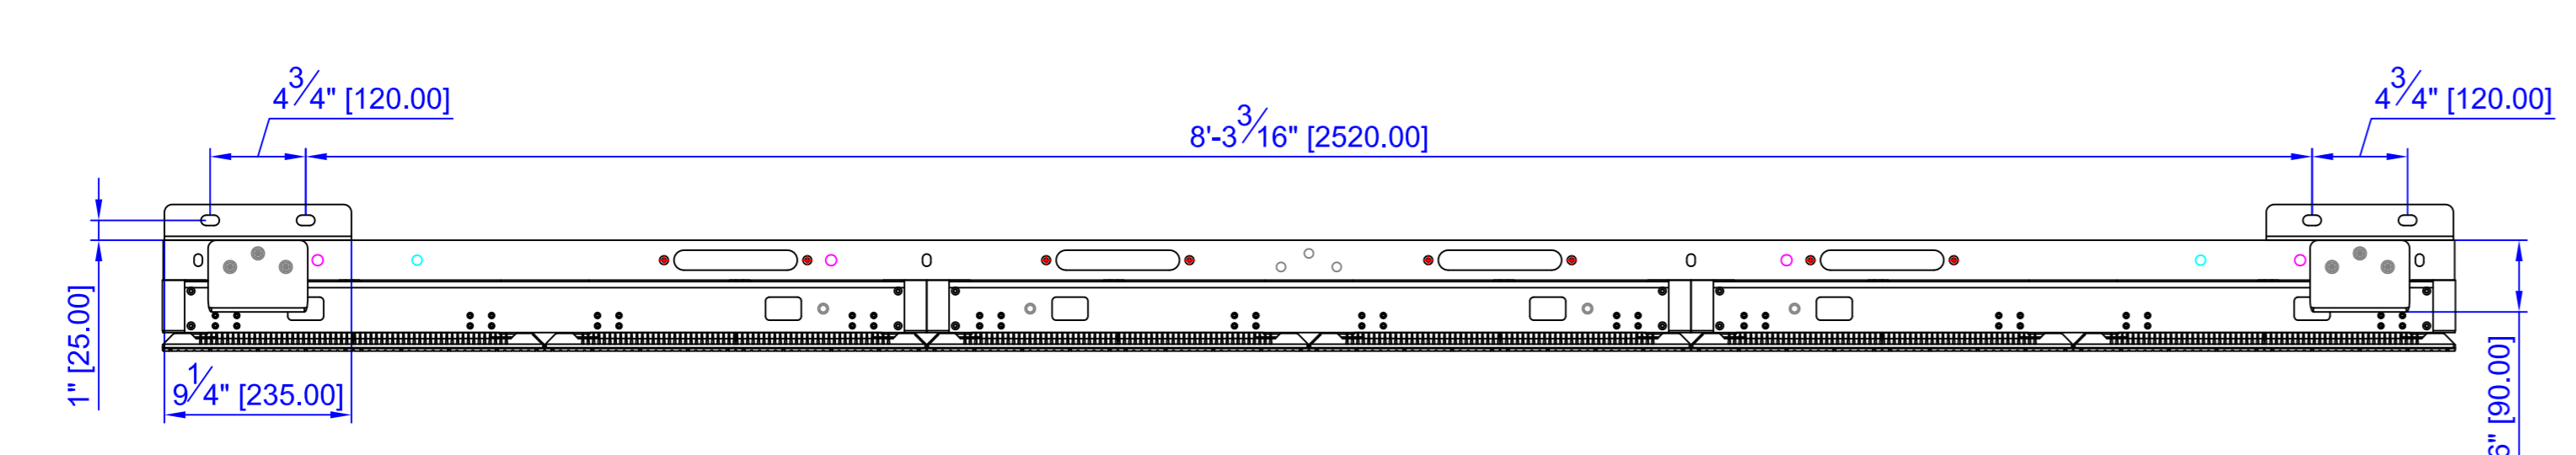

Order #:  
 Allura-10 160x288-SMD  
 120V / 2772W / 23.1A / 378LBS / Per Face  
 208V / 2772W / 13.3A / 378LBS / Per Face

Support@thinksign.com  
 www.ThinkSign.com

- NOTES:  
 1.DISPLAY IS REAR VENTILATED, DO NOT BLOCK UP VENTILATORS.  
 2.FRONT ACCESS FOR SERVICE.  
 3.THINKSIGN IS NOT RESPONSIBLE FOR THE MAIN ELECTRICAL DISCONNECT.  
 4.THINKSIGN IS NOT RESPONSIBLE FOR THE MOUNTING HARDWARE OR THE INTEGRITY OF THE STRUCTURE THE DISPLAY IS MOUNTED TO.

Please Keep For Service!

AC IN 1	120V 19.3A 208V 11.1A
---------	--------------------------