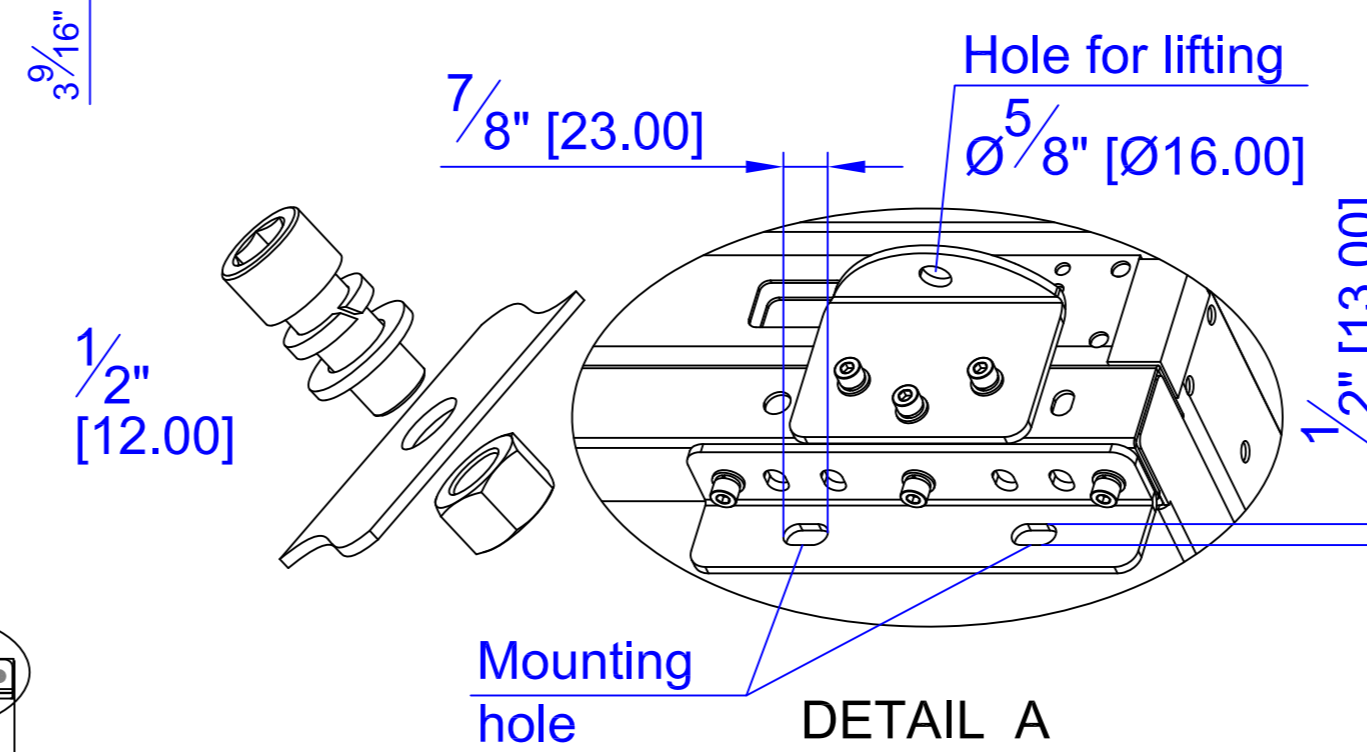

Order #:
 Allura-10 160x336-SMD
 120V / 3233W / 26.9A / 459LBS / Per Face
 208V / 3233W / 15.5A / 459LBS / Per Face

Support@thinksign.com
 www.ThinkSign.com

- NOTES:
 1.DISPLAY IS REAR VENTILATED, DO NOT BLOCK UP VENTILATORS.
 2.FRONT ACCESS FOR SERVICE.
 3.THINKSIGN IS NOT RESPONSIBLE FOR THE MAIN ELECTRICAL DISCONNECT.
 4.THINKSIGN IS NOT RESPONSIBLE FOR THE MOUNTING HARDWARE OR THE INTEGRITY OF THE STRUCTURE THE DISPLAY IS MOUNTED TO.

Please Keep For Service!

AC IN 2	120V 10.8A 208V 6.2A
AC IN 1	120V 16.2A 208V 9.3A

NET CABLE 5E