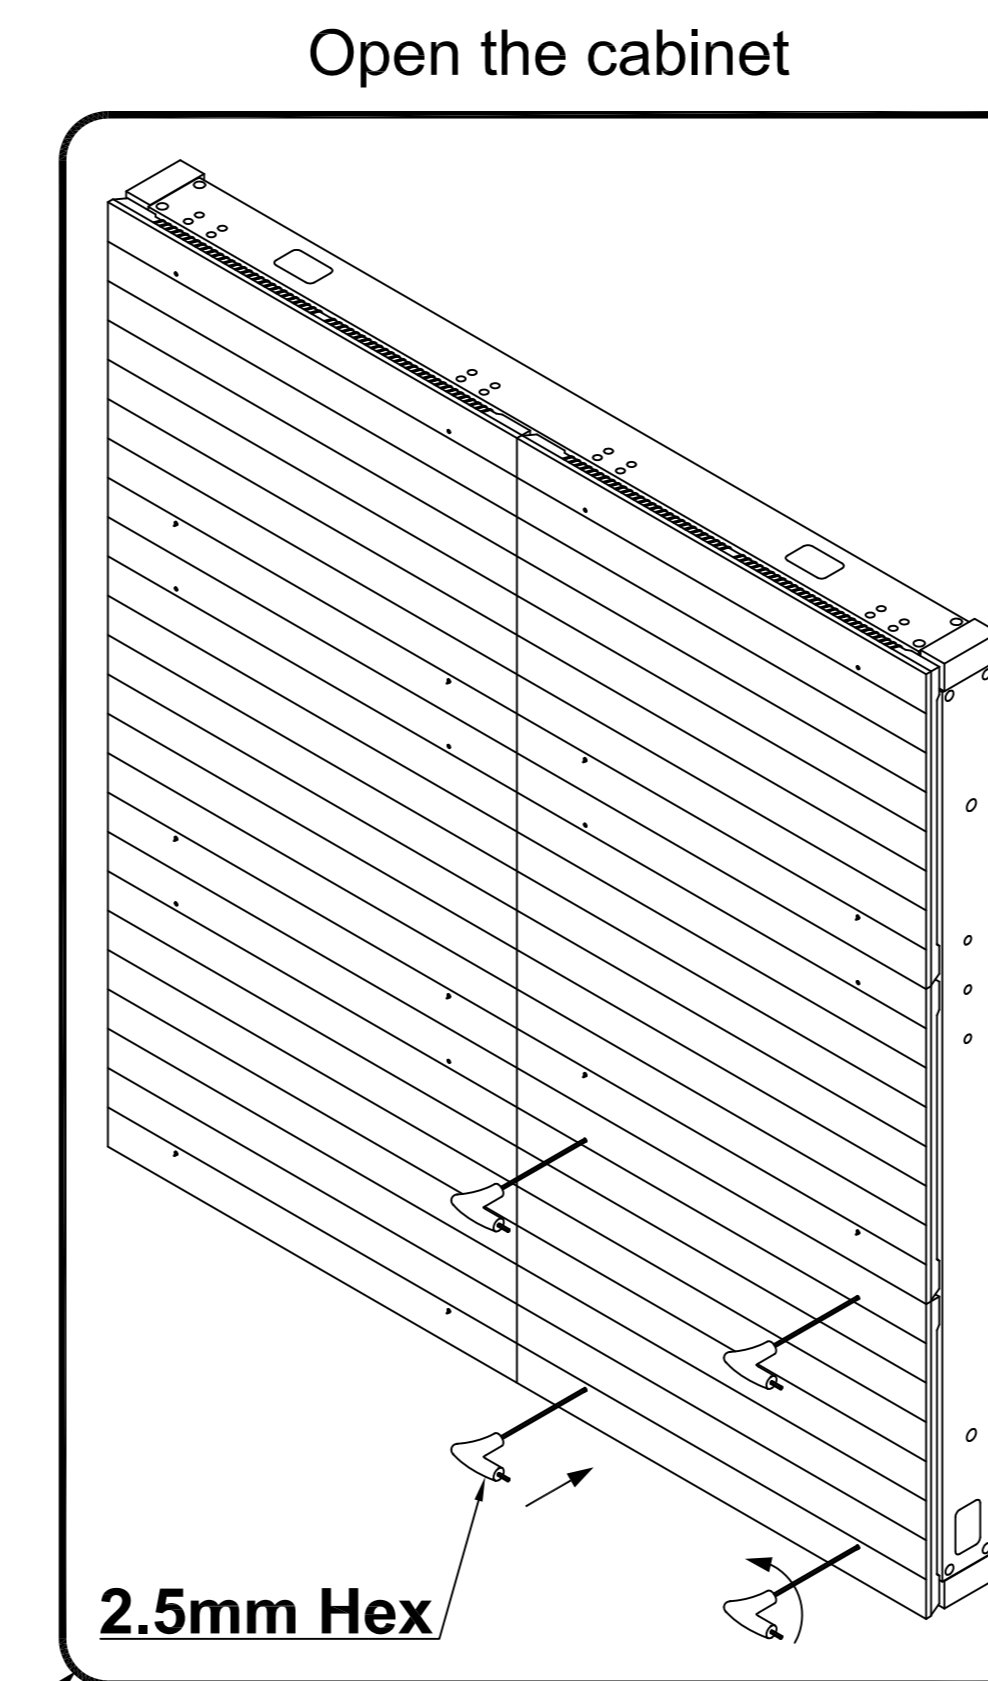

Order #:
Allura-10 160x336-SMD
120V / 3233W / 26.9A / 459LBS / Per Face
208V / 3233W / 15.5A / 459LBS / Per Face

Support@thinksign.com
www.ThinkSign.com

1. NOTES:
   1.DISPLAY IS REAR VENTILATED, DO NOT BLOCK UP VENTILATORS.
   2.FRONT ACCESS FOR SERVICE.
   3.THINKSIGN IS NOT RESPONSIBLE FOR THE MAIN ELECTRICAL DISCONNECT.
   4.THINKSIGN IS NOT RESPONSIBLE FOR THE MOUNTING HARDWARE OR THE INTEGRITY OF THE STRUCTURE THE DISPLAY IS MOUNTED TO.

Please Keep For Service!

AC IN 2	120V 10.8A 208V 6.2A
AC IN 1	120V 16.2A 208V 9.3A