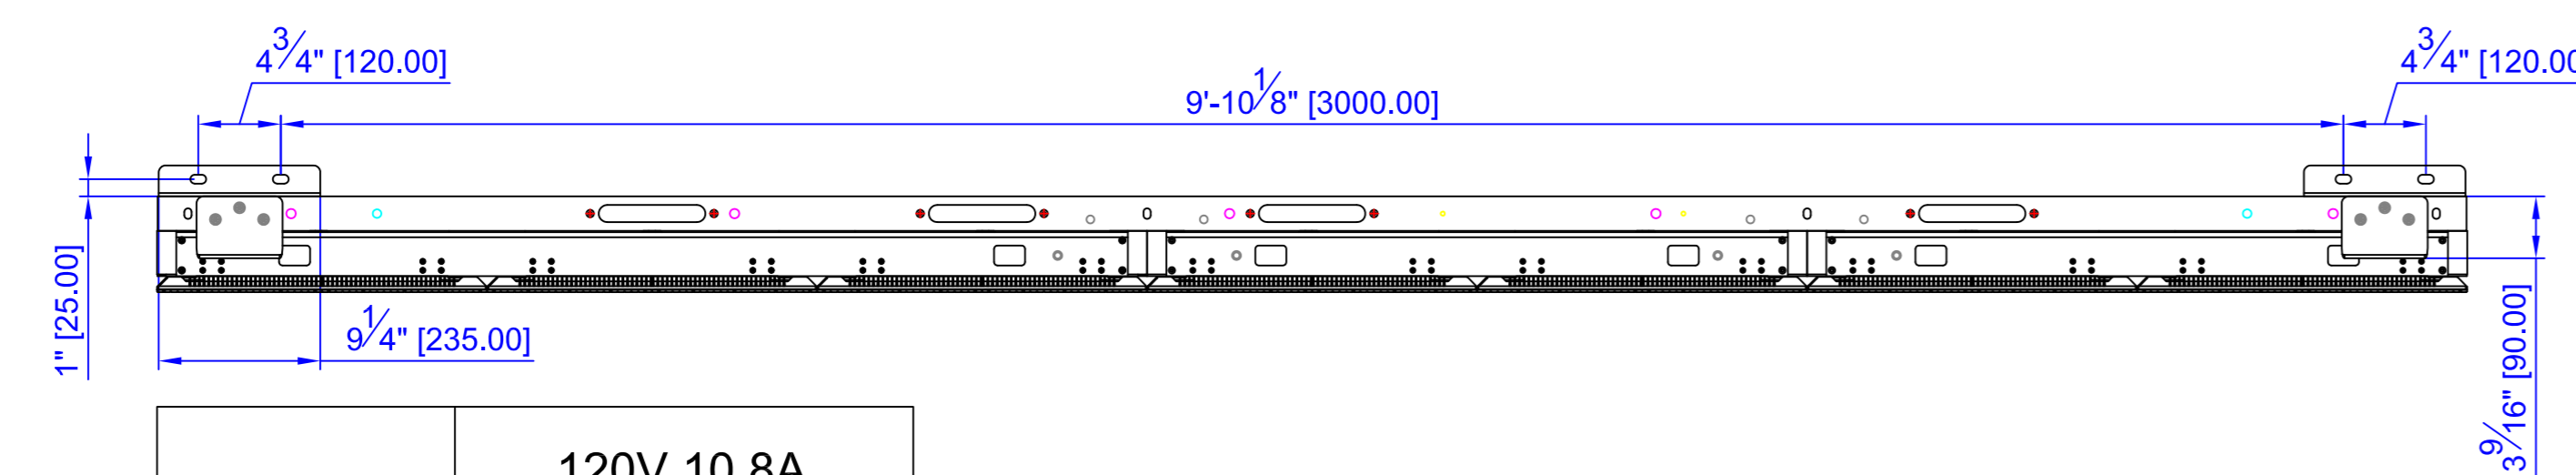

Order #:
 Allura-10 160x336-SMD
 120V / 3233W / 26.9A / 459LBS / Per Face
 208V / 3233W / 15.5A / 459LBS / Per Face

Support@thinksign.com
 www.ThinkSign.com

- NOTES:
 1.DISPLAY IS REAR VENTILATED, DO NOT BLOCK UP VENTILATORS.
 2.FRONT ACCESS FOR SERVICE.
 3.THINKSIGN IS NOT RESPONSIBLE FOR THE MAIN ELECTRICAL DISCONNECT.
 4.THINKSIGN IS NOT RESPONSIBLE FOR THE MOUNTING HARDWARE OR THE INTEGRITY OF THE STRUCTURE THE DISPLAY IS MOUNTED TO.

Please Keep For Service!

AC IN 2	120V 10.8A 208V 6.2A
AC IN 1	120V 16.2A 208V 9.3A

NET CABLE 5E