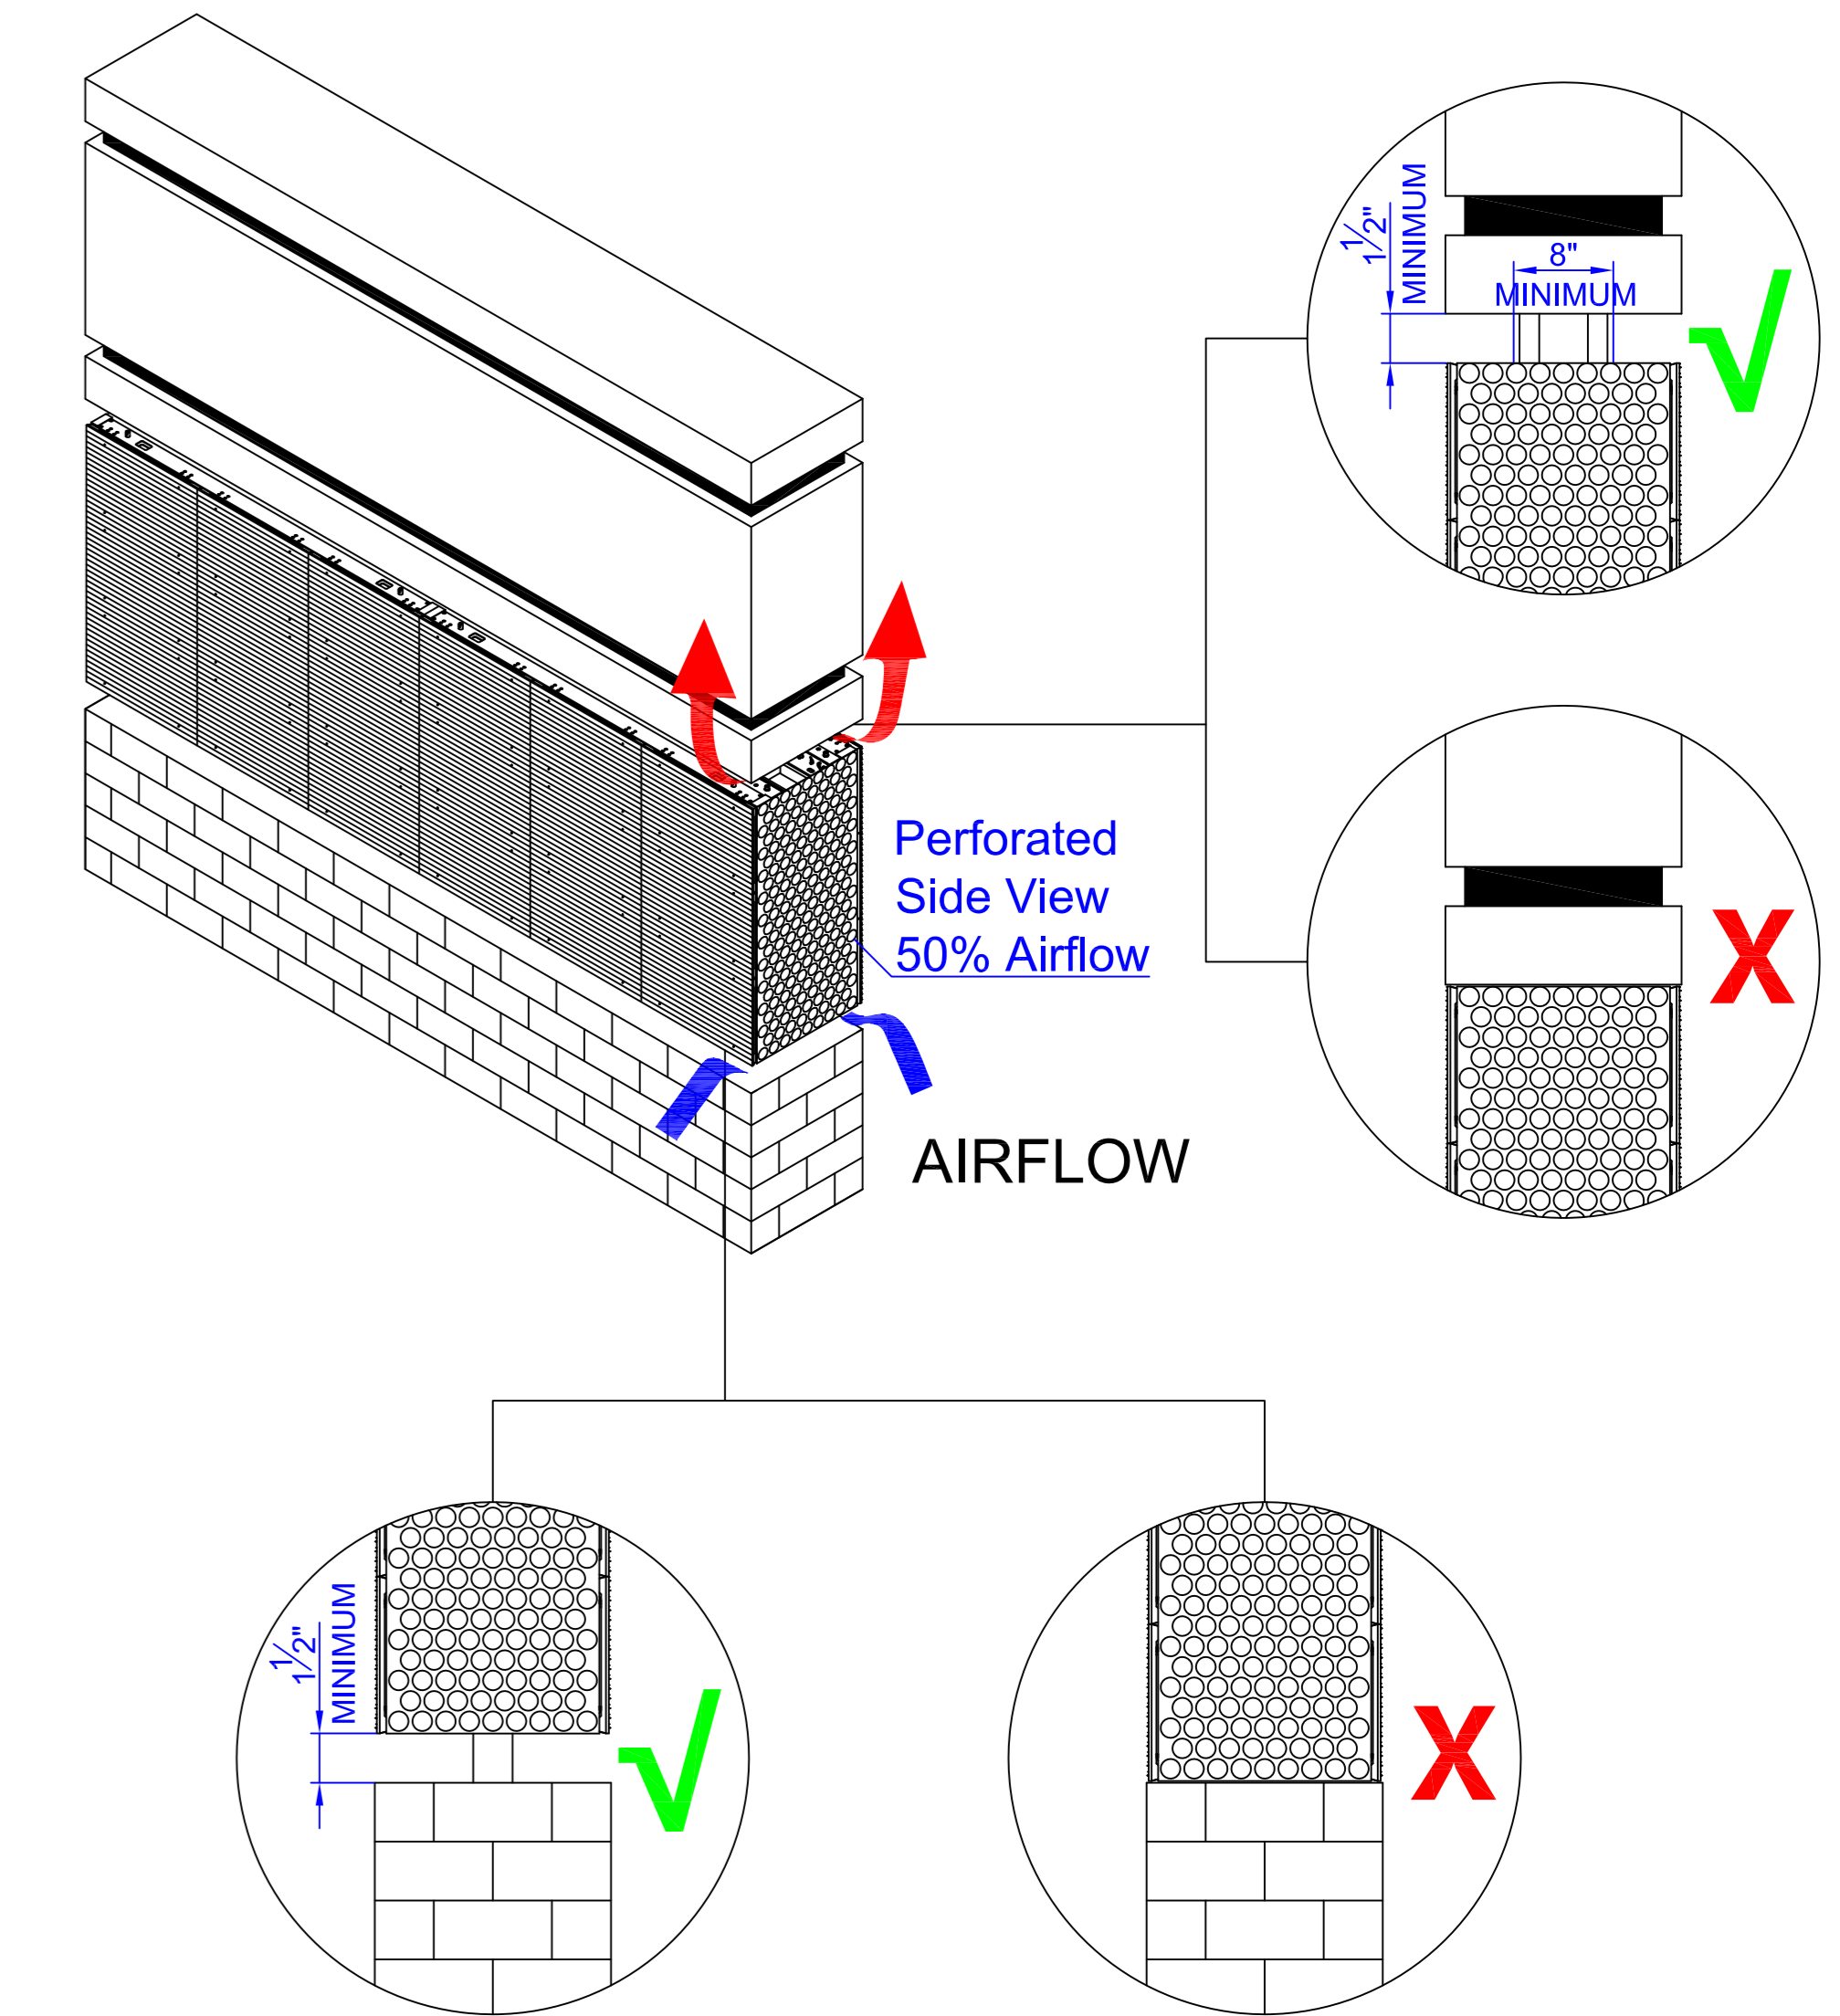

Order #:
 Allura-10 160x336-SMD
 120V / 3233W / 26.9A / 459LBS / Per Face
 208V / 3233W / 15.5A / 459LBS / Per Face

Support@thinksign.com
 www.ThinkSign.com

- NOTES:
 1.DISPLAY IS REAR VENTILATED, DO NOT BLOCK UP VENTILATORS.
 2.FRONT ACCESS FOR SERVICE.
 3.THINKSIGN IS NOT RESPONSIBLE FOR THE MAIN ELECTRICAL DISCONNECT.
 4.THINKSIGN IS NOT RESPONSIBLE FOR THE MOUNTING HARDWARE OR THE INTEGRITY OF THE STRUCTURE THE DISPLAY IS MOUNTED TO.

Please Keep For Service!

AC IN 2	120V 10.8A 208V 6.2A
AC IN 1	120V 16.2A 208V 9.3A

NET CABLE 5E