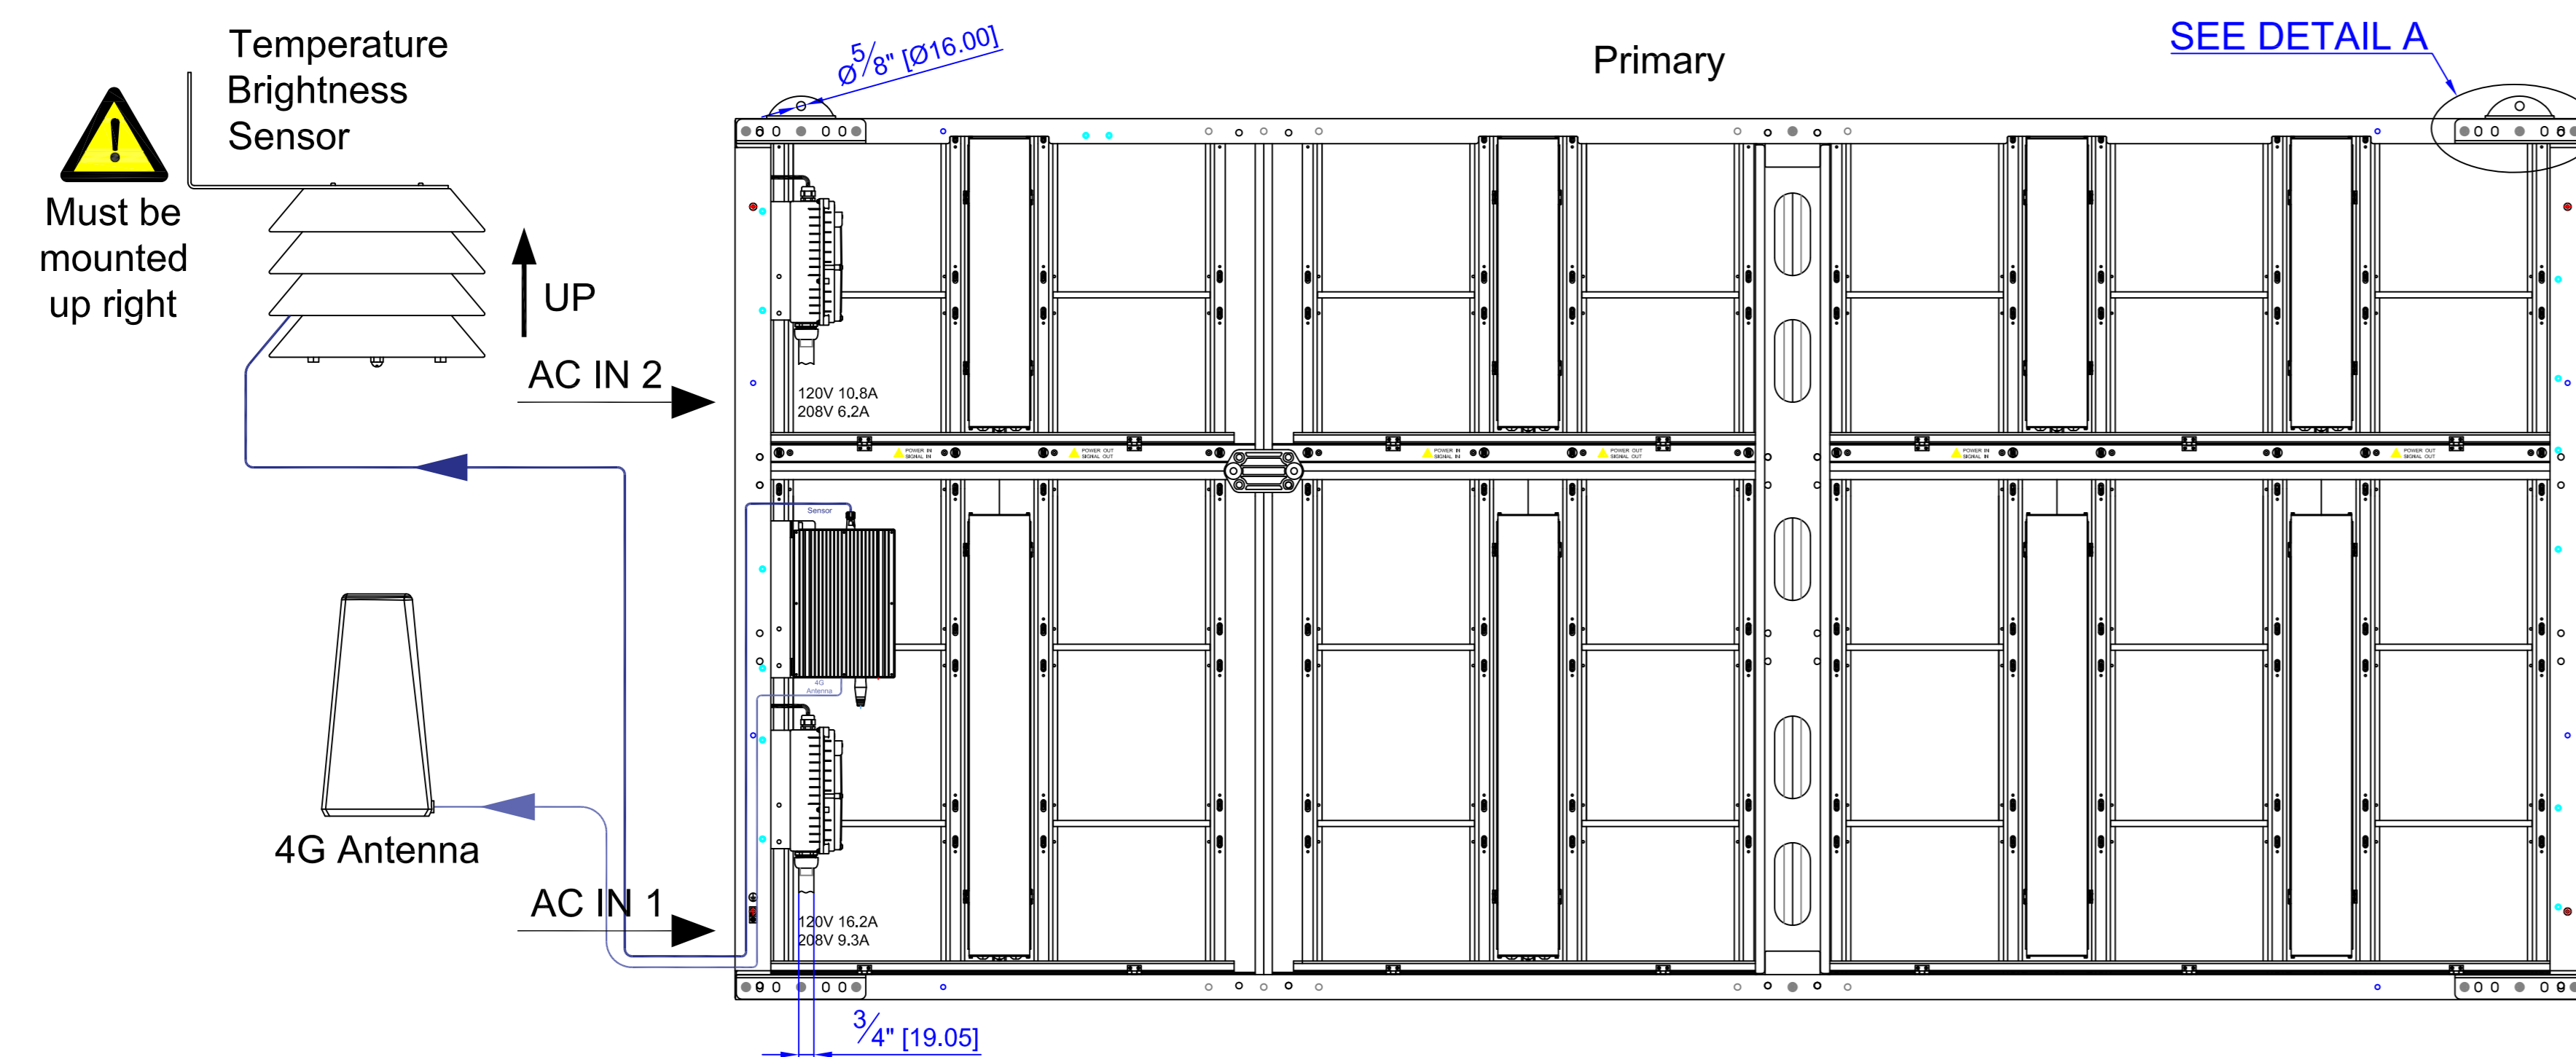

Order #:
 Allura-10 160x336-SMD
 120V / 3233W / 26.9A / 459LBS / Per Face
 208V / 3233W / 15.5A / 459LBS / Per Face

Support@thinksign.com
 www.ThinkSign.com

- NOTES:
 1.DISPLAY IS REAR VENTILATED, DO NOT BLOCK UP VENTILATORS.
 2.FRONT ACCESS FOR SERVICE.
 3.THINKSIGN IS NOT RESPONSIBLE FOR THE MAIN ELECTRICAL DISCONNECT.
 4.THINKSIGN IS NOT RESPONSIBLE FOR THE MOUNTING HARDWARE OR THE INTEGRITY OF THE STRUCTURE THE DISPLAY IS MOUNTED TO.

Please Keep For Service!

AC IN 2	120V 10.8A 208V 6.2A
AC IN 1	120V 16.2A 208V 9.3A

NET CABLE 5E