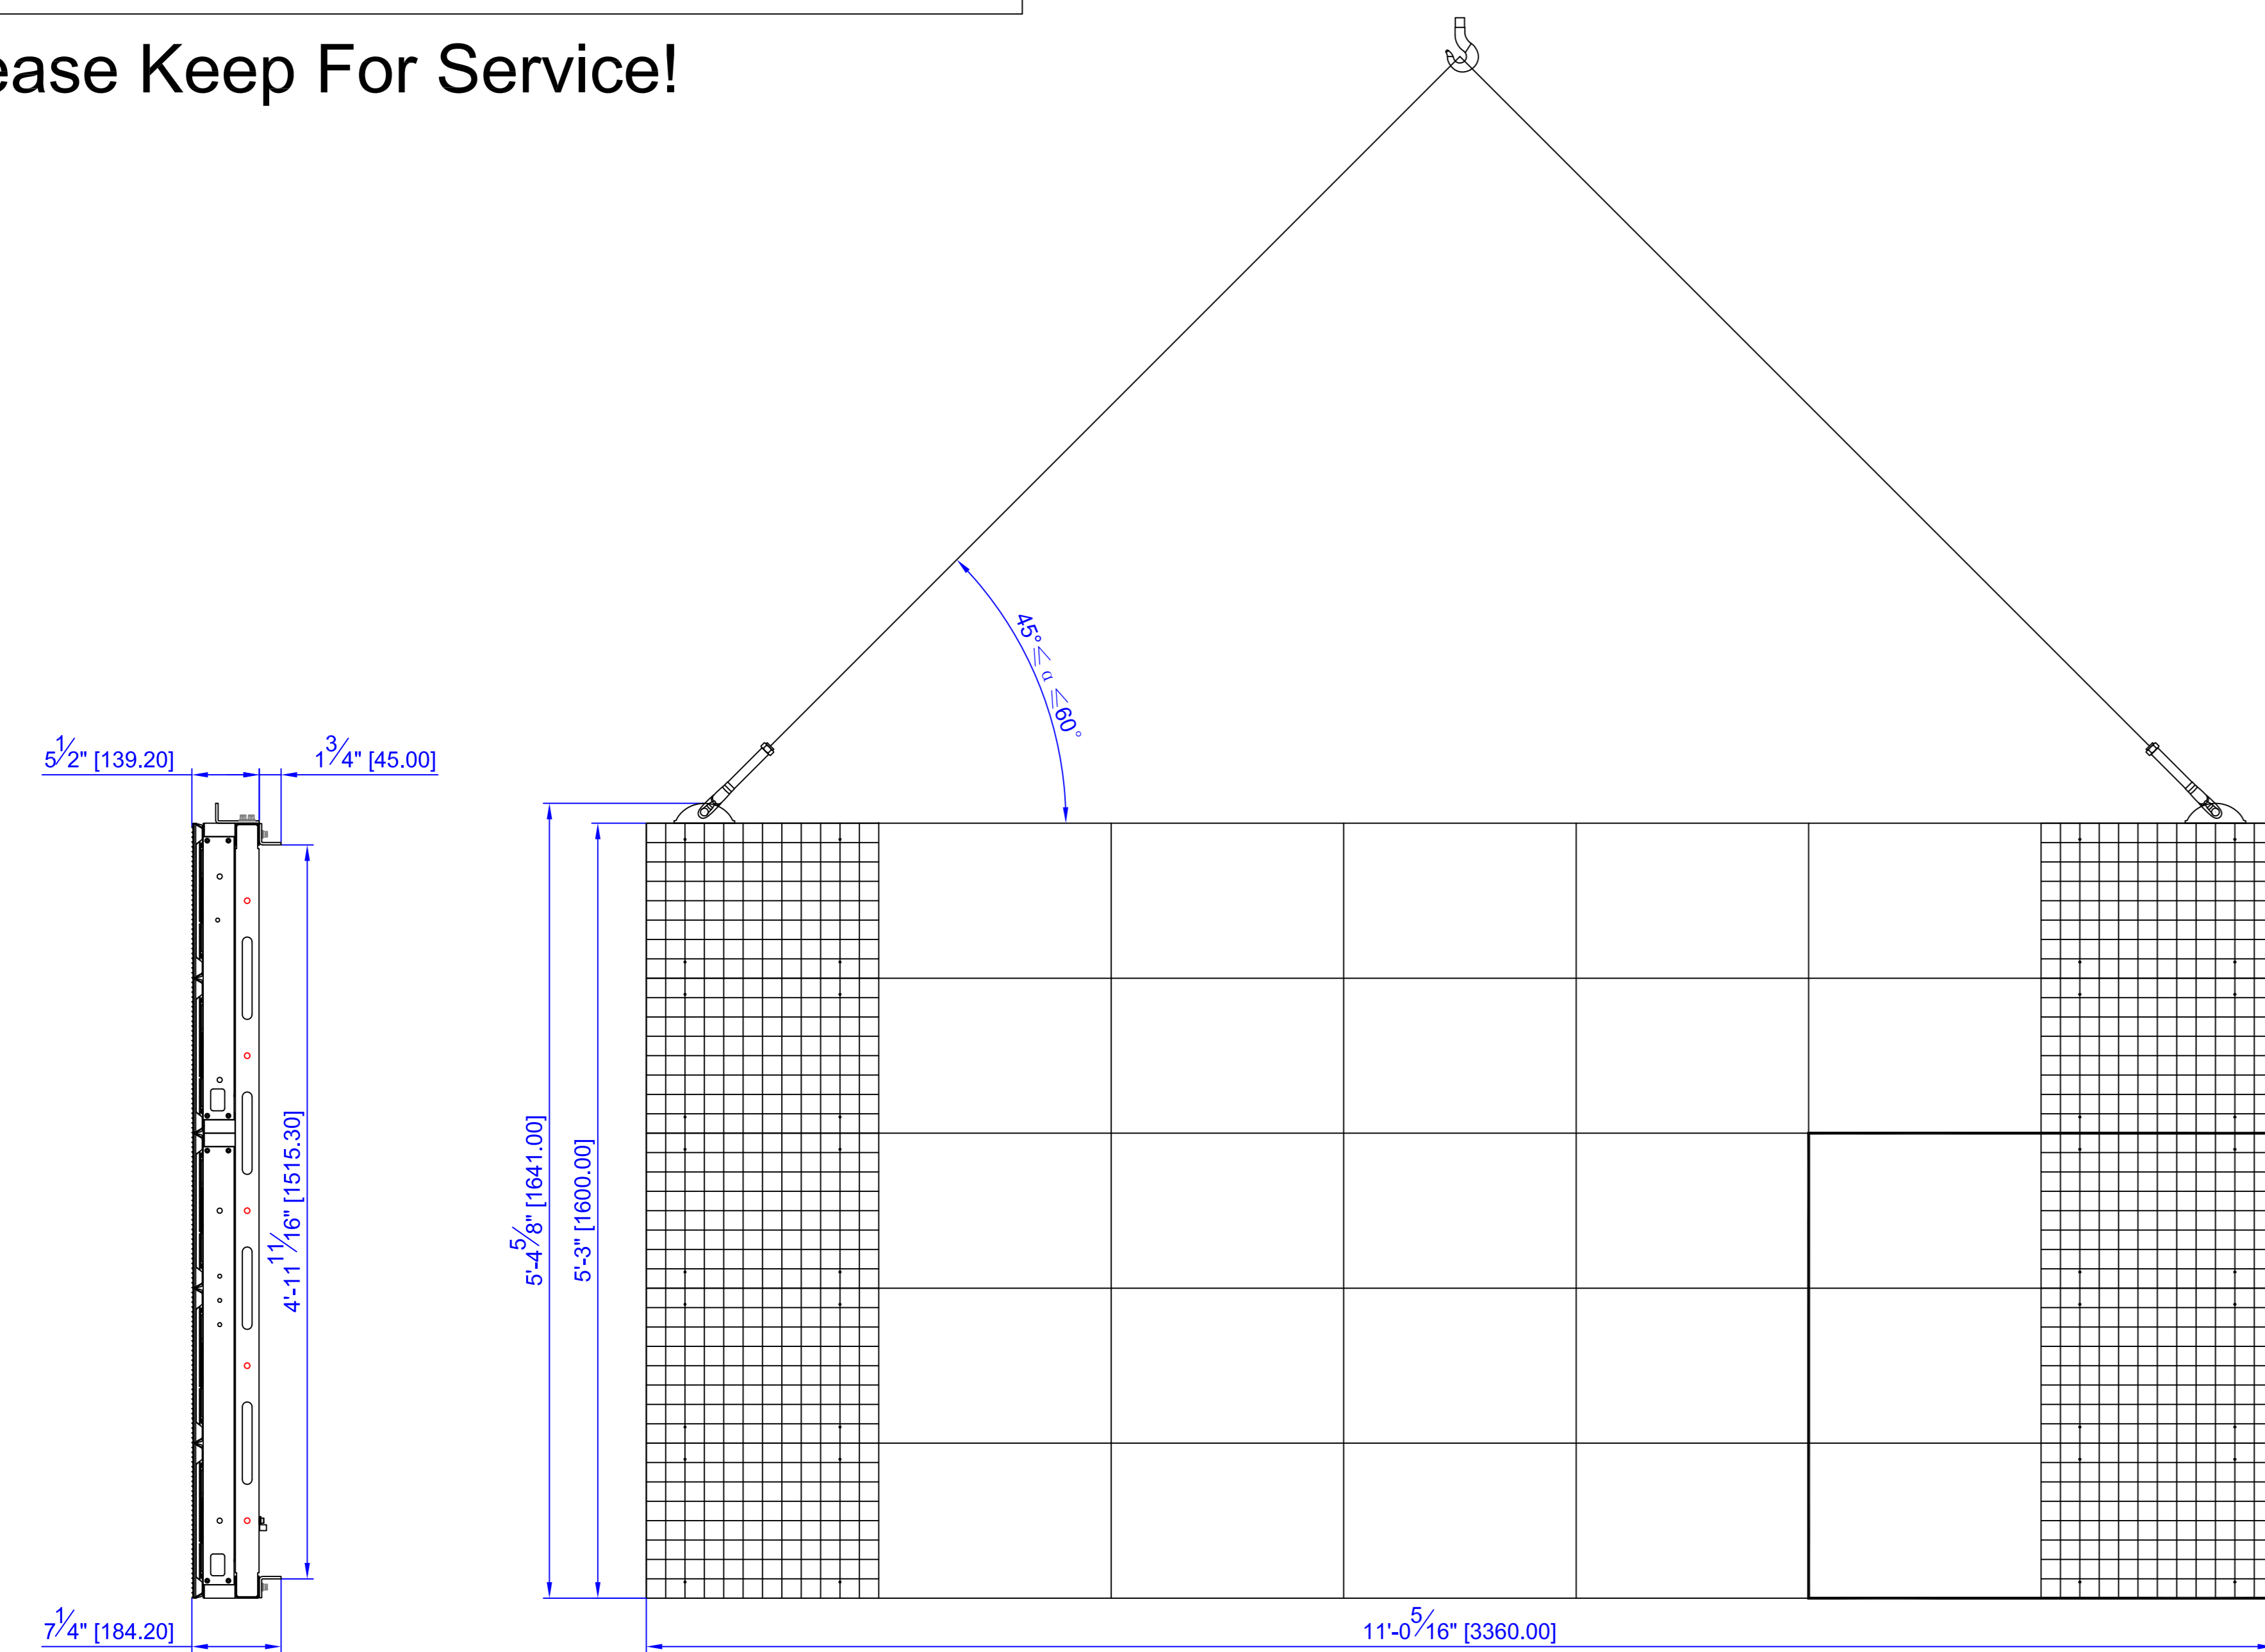

Order #:
 Allura-10 160x336-SMD
 120V / 3233W / 26.9A / 459LBS / Per Face
 208V / 3233W / 15.5A / 459LBS / Per Face

Support@thinksign.com
 www.ThinkSign.com

- NOTES:
 1.DISPLAY IS REAR VENTILATED, DO NOT BLOCK UP VENTILATORS.
 2.FRONT ACCESS FOR SERVICE.
 3.THINKSIGN IS NOT RESPONSIBLE FOR THE MAIN ELECTRICAL DISCONNECT.
 4.THINKSIGN IS NOT RESPONSIBLE FOR THE MOUNTING HARDWARE OR THE INTEGRITY OF THE STRUCTURE THE DISPLAY IS MOUNTED TO.

Please Keep For Service!

AC IN 2	120V 10.8A 208V 6.2A
AC IN 1	120V 16.2A 208V 9.3A

NET CABLE 5E