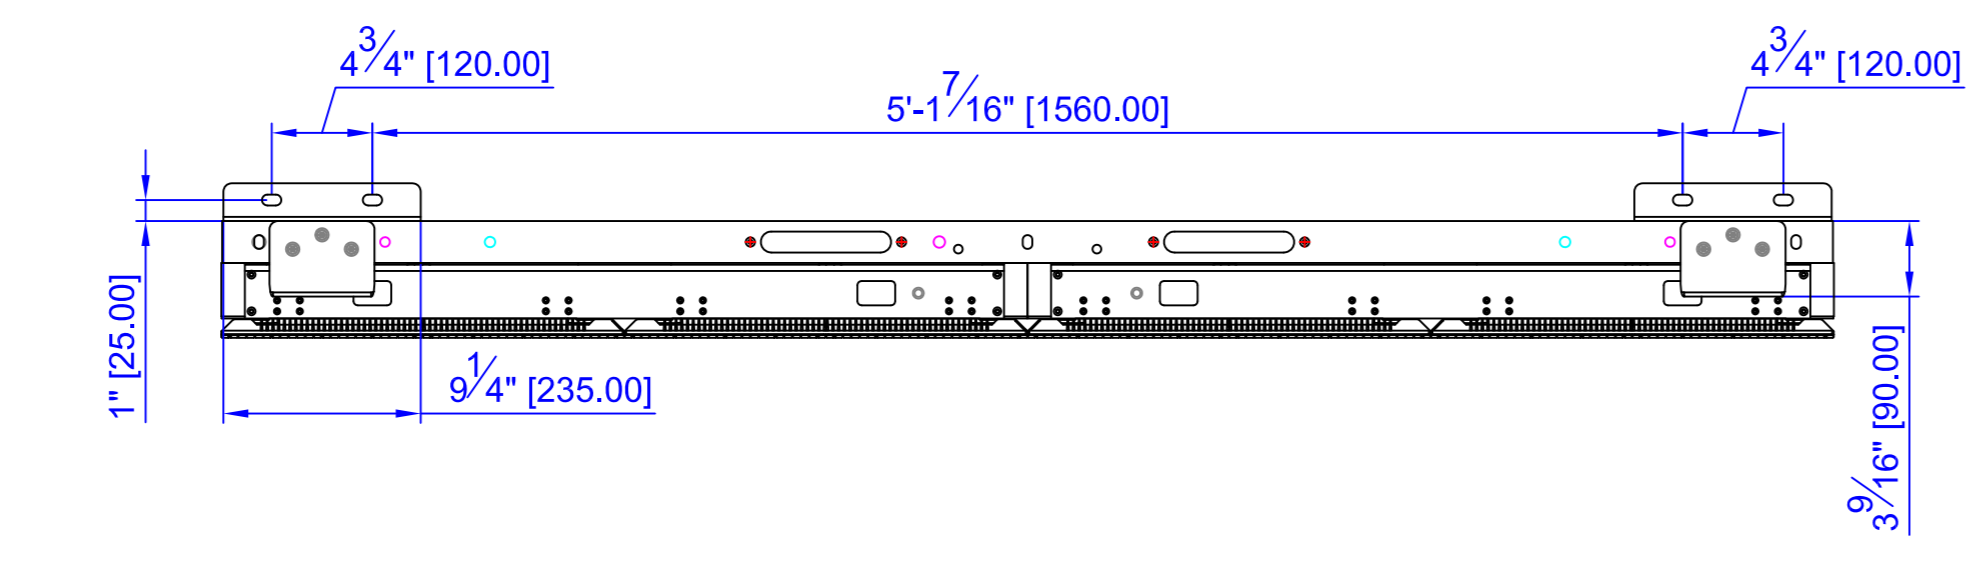

Order #:

Allura-6 288x288-SMD

120V / 2420W / 20.2A / 310LBS / Per Face

208V / 2420W / 11.6A / 310LBS / Per Face

Support@thinksign.com
www.ThinkSign.com

- NOTES:
- 1.DISPLAY IS REAR VENTILATED, DO NOT BLOCK UP VENTILATORS.
 - 2.FRONT ACCESS FOR SERVICE.
 - 3.THINKSIGN IS NOT RESPONSIBLE FOR THE MAIN ELECTRICAL DISCONNECT.
 - 4.THINKSIGN IS NOT RESPONSIBLE FOR THE MOUNTING HARDWARE OR THE INTEGRITY OF THE STRUCTURE THE DISPLAY IS MOUNTED TO.

Please Keep For Service!

AC IN 1	120V 20.2A 208V 11.6A
---------	--------------------------