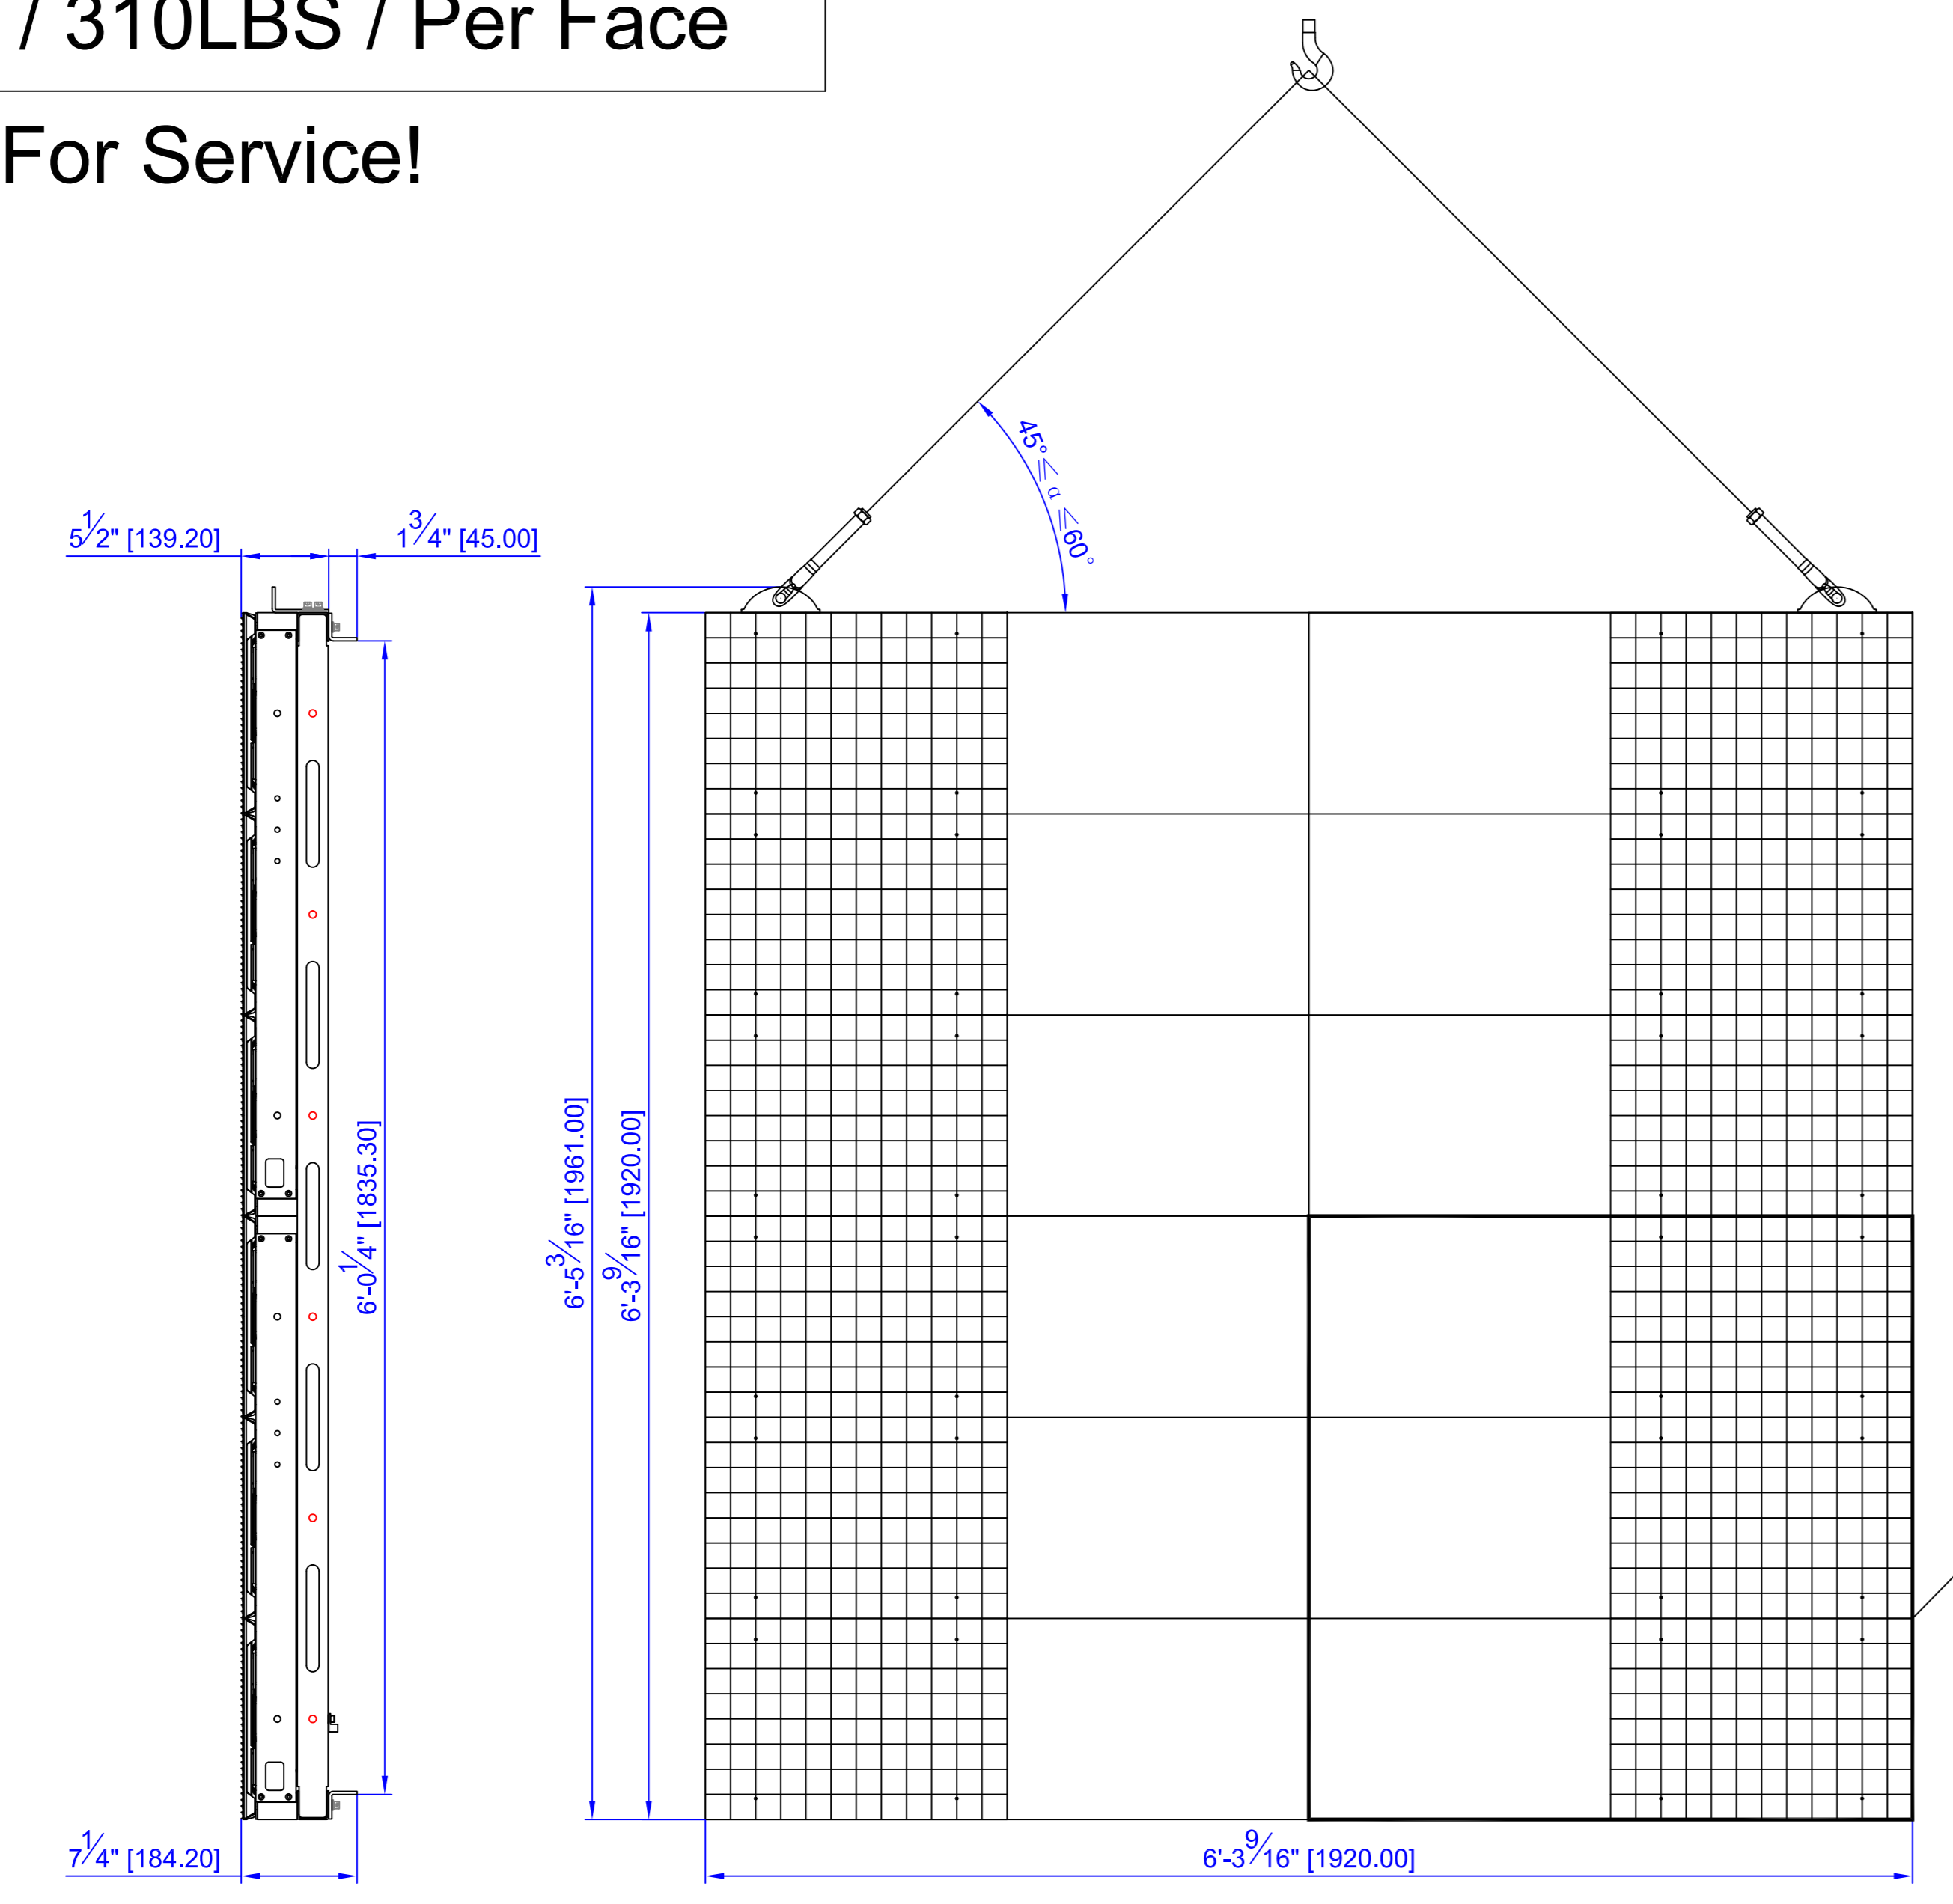

Order #:

Allura-6 288x288-SMD

120V / 2420W / 20.2A / 310LBS / Per Face

208V / 2420W / 11.6A / 310LBS / Per Face

Support@thinksign.com
www.ThinkSign.com

- NOTES:
- 1.DISPLAY IS REAR VENTILATED, DO NOT BLOCK UP VENTILATORS.
 - 2.FRONT ACCESS FOR SERVICE.
 - 3.THINKSIGN IS NOT RESPONSIBLE FOR THE MAIN ELECTRICAL DISCONNECT.
 - 4.THINKSIGN IS NOT RESPONSIBLE FOR THE MOUNTING HARDWARE OR THE INTEGRITY OF THE STRUCTURE THE DISPLAY IS MOUNTED TO.

Please Keep For Service!

AC IN 1	120V 20.2A 208V 11.6A
---------	--------------------------