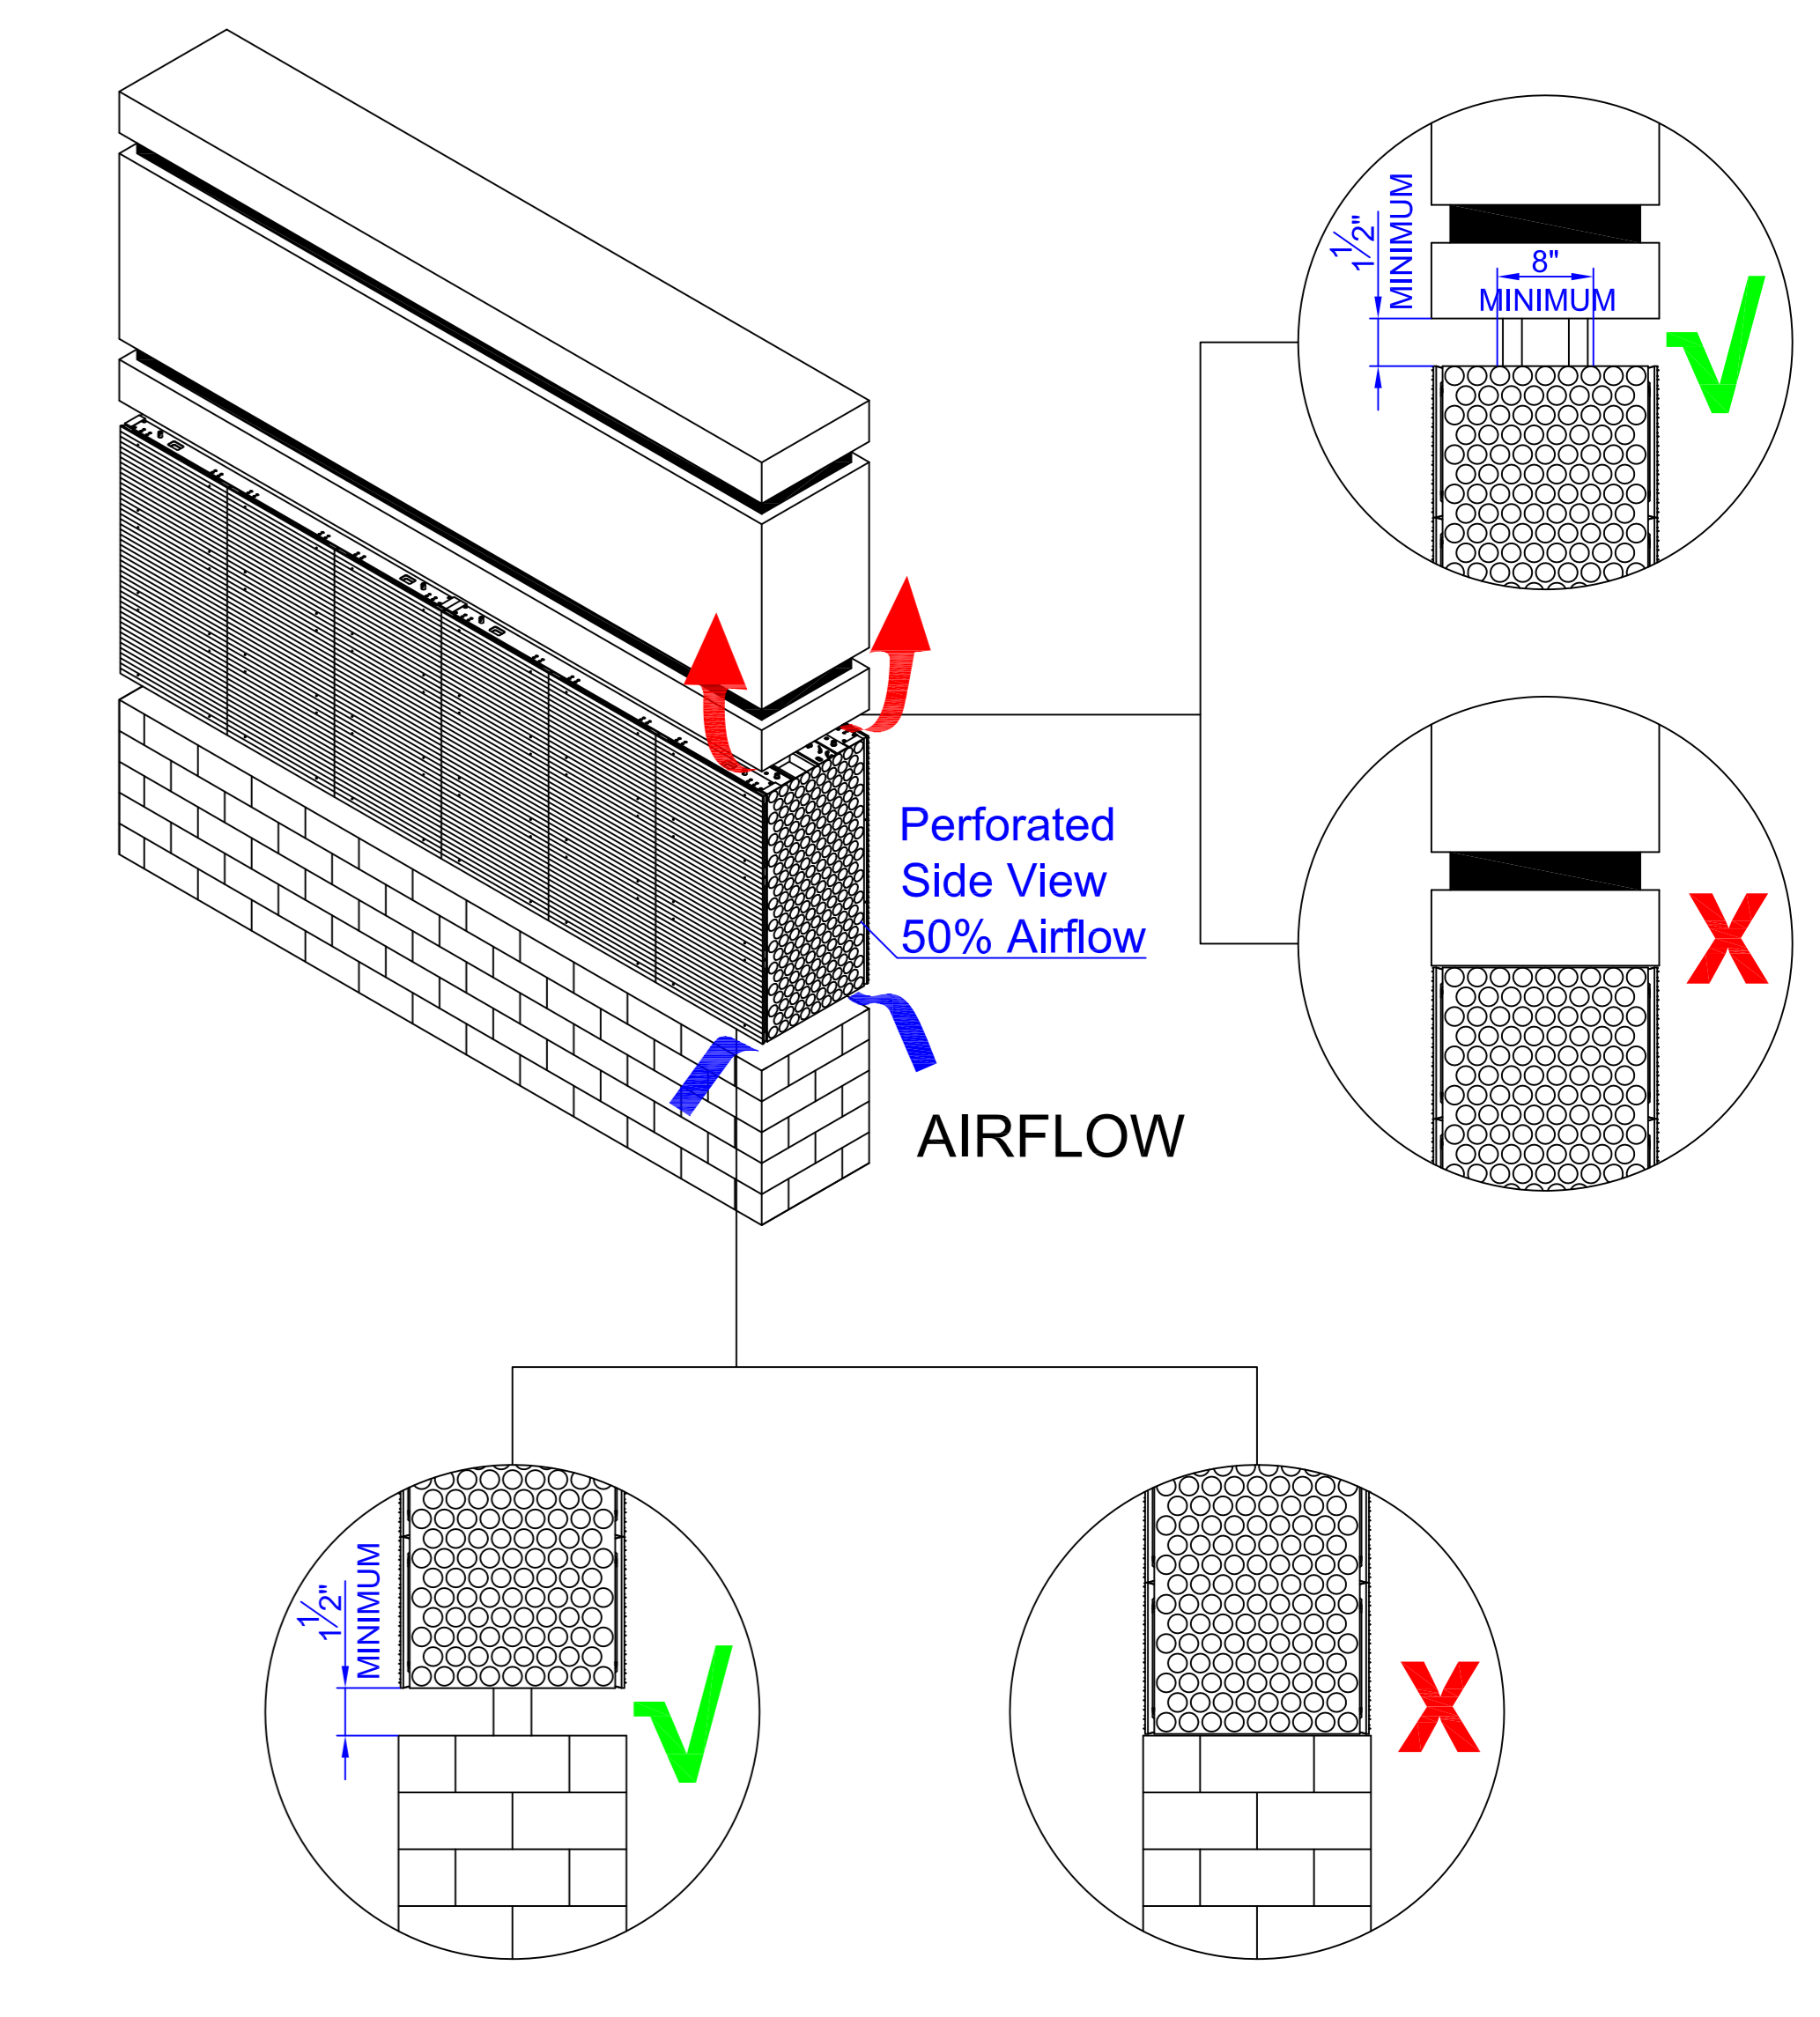

Order #:

Allura-6 288x288-SMD

120V / 2420W / 20.2A / 310LBS / Per Face

208V / 2420W / 11.6A / 310LBS / Per Face

Support@thinksign.com
www.ThinkSign.com

- NOTES:
- 1.DISPLAY IS REAR VENTILATED, DO NOT BLOCK UP VENTILATORS.
 - 2.FRONT ACCESS FOR SERVICE.
 - 3.THINKSIGN IS NOT RESPONSIBLE FOR THE MAIN ELECTRICAL DISCONNECT.
 - 4.THINKSIGN IS NOT RESPONSIBLE FOR THE MOUNTING HARDWARE OR THE INTEGRITY OF THE STRUCTURE THE DISPLAY IS MOUNTED TO.

Please Keep For Service!

AC IN 1	120V 20.2A 208V 11.6A
---------	--------------------------