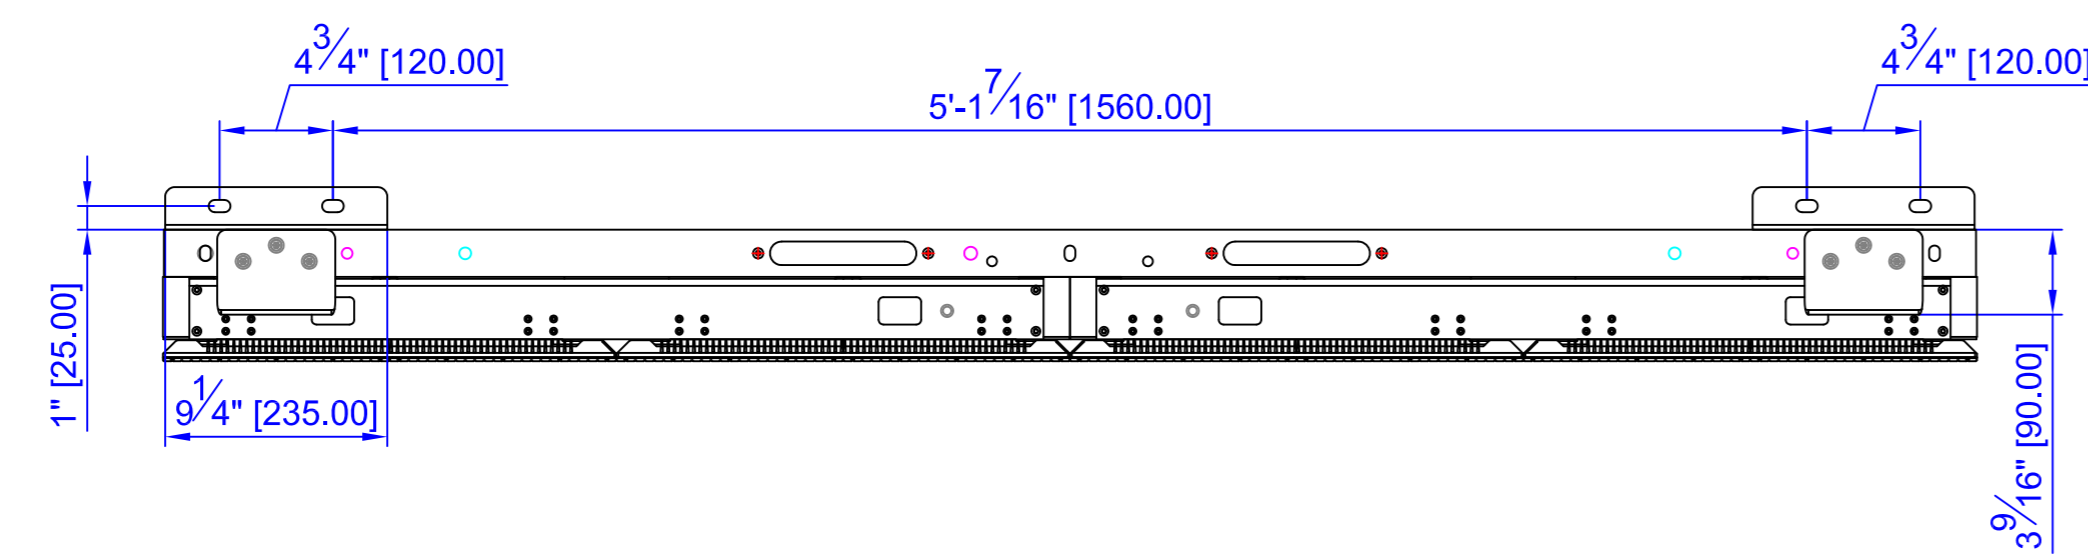

Order #:
Allura-6 240x288-SMD
120V / 2020W / 16.8A / 273LBS / Per Face
208V / 2020W / 9.7A / 273LBS / Per Face

Support@thinksign.com
www.ThinkSign.com

- NOTES:
 1.DISPLAY IS REAR VENTILATED, DO NOT BLOCK UP VENTILATORS.
 2.FRONT ACCESS FOR SERVICE.
 3.THINKSIGN IS NOT RESPONSIBLE FOR THE MAIN ELECTRICAL DISCONNECT.
 4.THINKSIGN IS NOT RESPONSIBLE FOR THE MOUNTING HARDWARE OR THE INTEGRITY OF THE STRUCTURE THE DISPLAY IS MOUNTED TO.

Please Keep For Service!

AC IN 1	120V 16.8A 208V 9.7A
---------	-------------------------

NET CABLE 5E