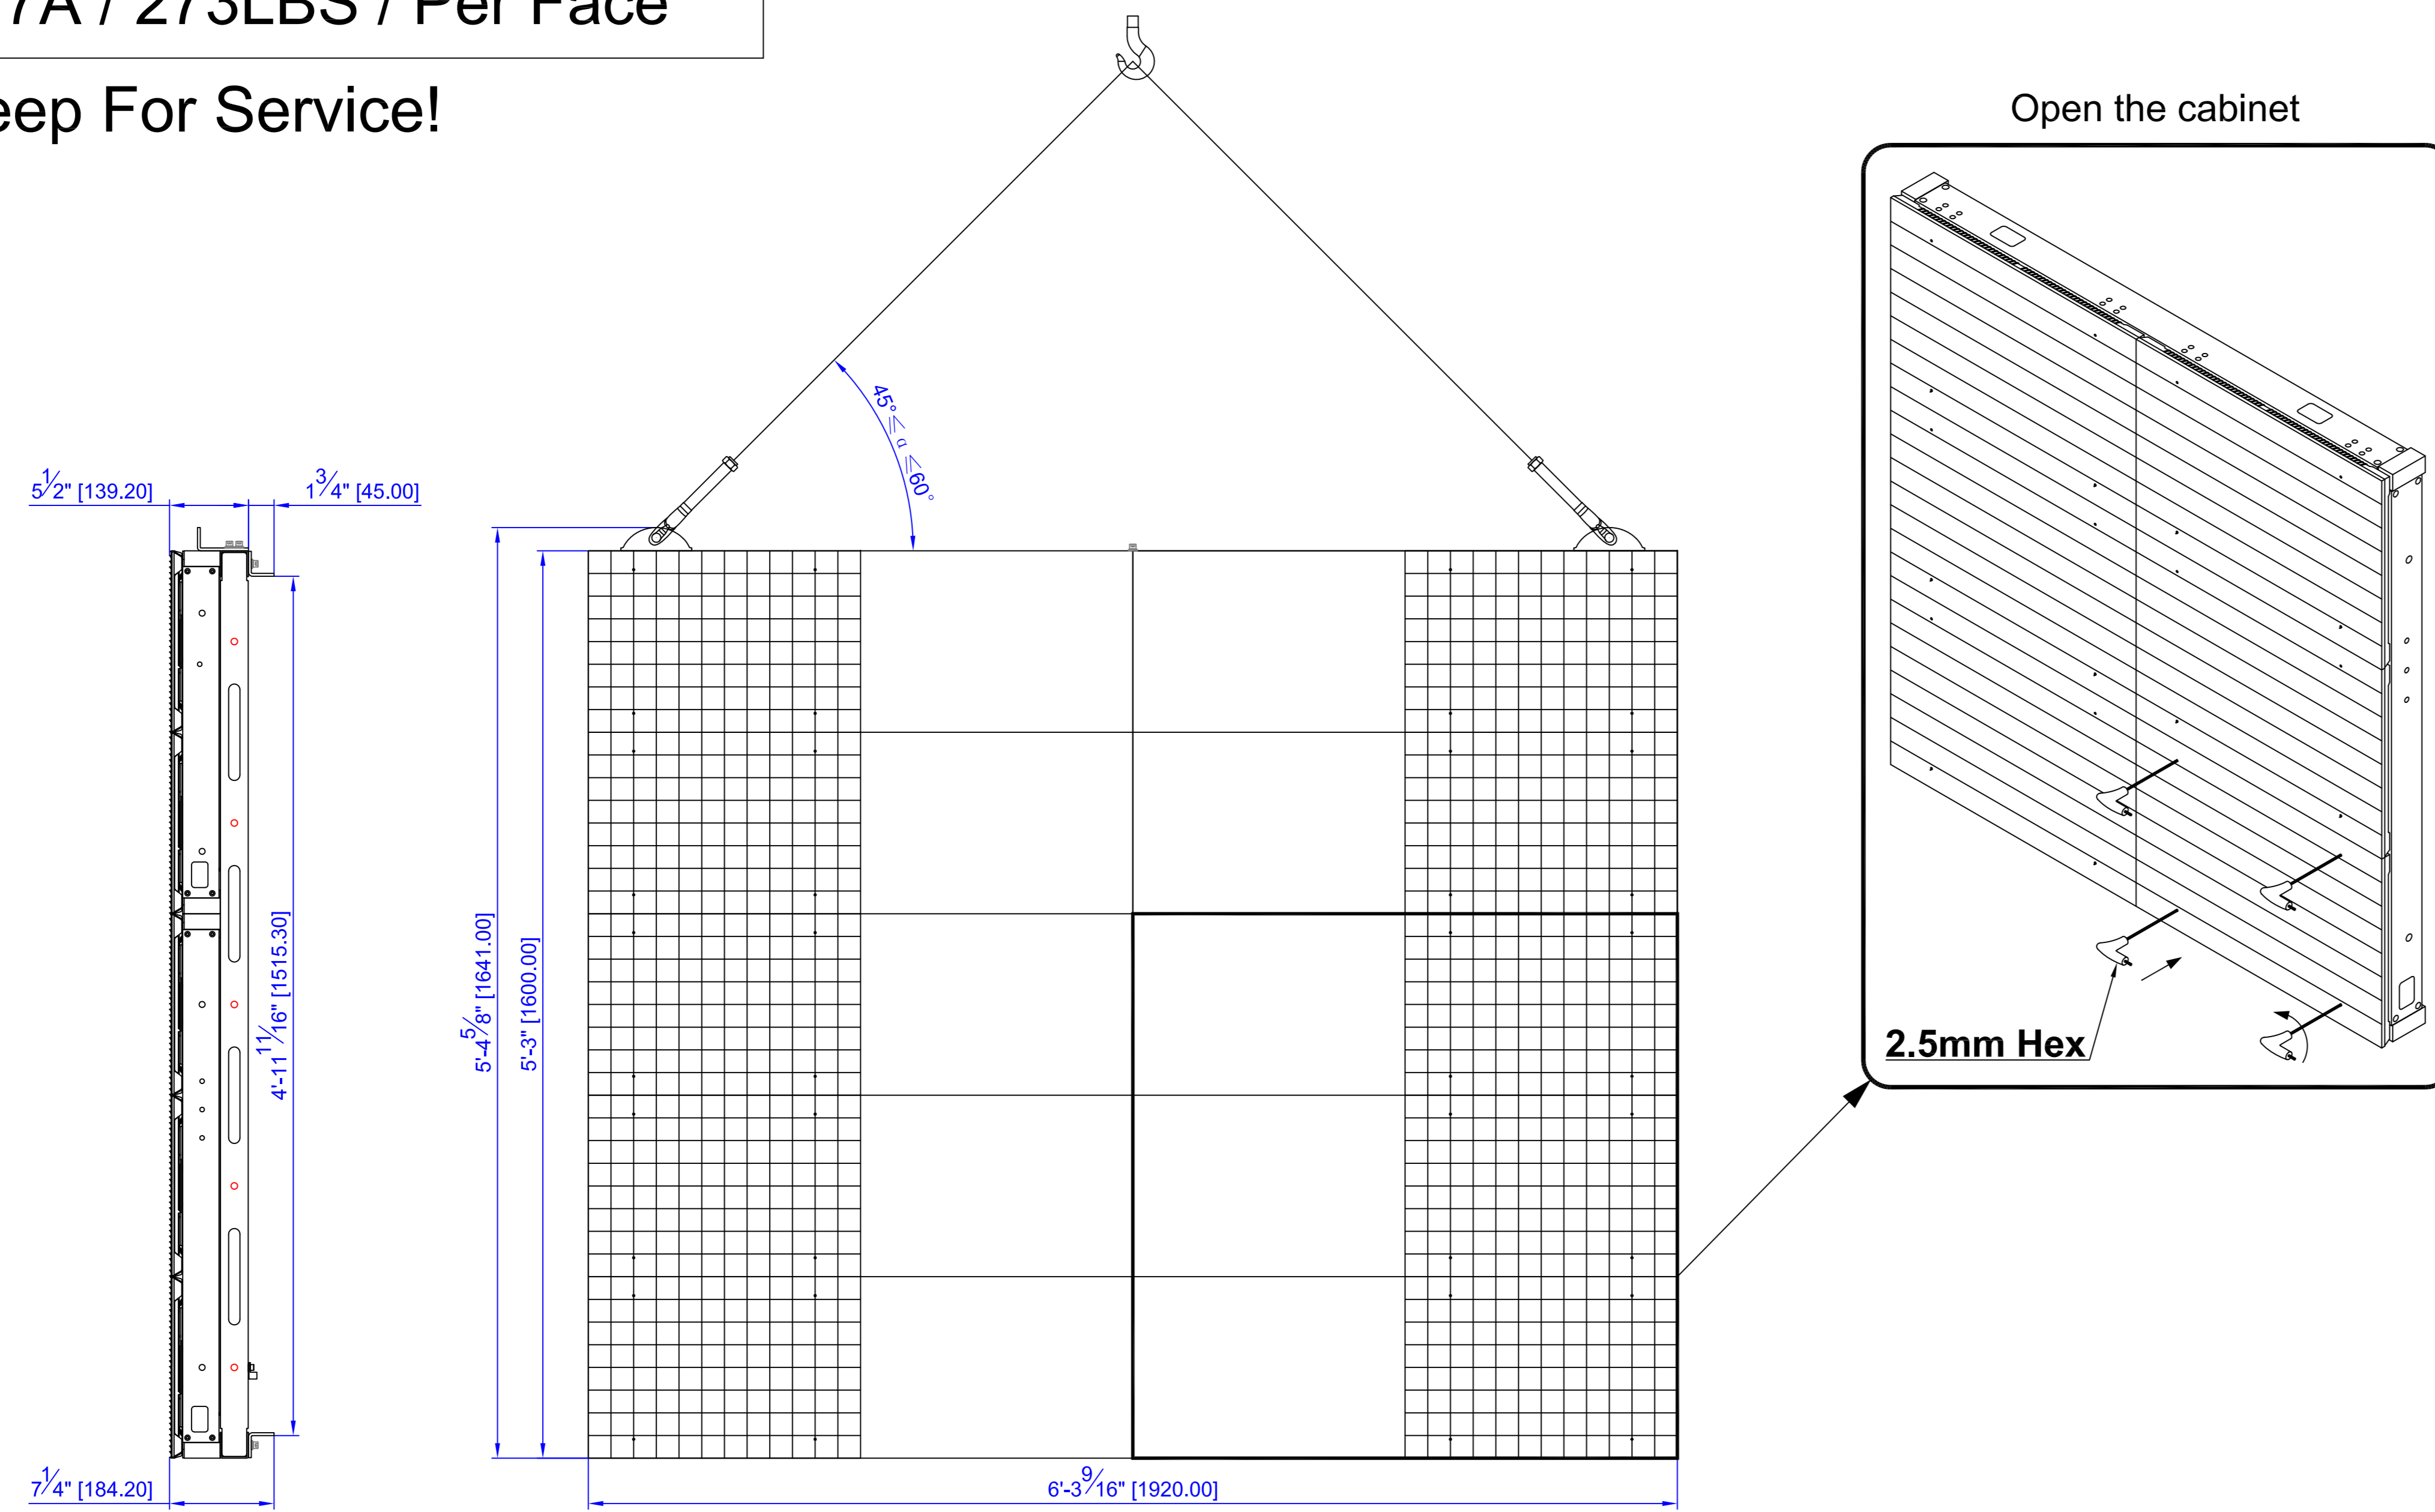

Order #:
Allura-6 240x288-SMD
120V / 2020W / 16.8A / 273LBS / Per Face
208V / 2020W / 9.7A / 273LBS / Per Face

Support@thinksign.com
www.ThinkSign.com

- NOTES:
 1.DISPLAY IS REAR VENTILATED, DO NOT BLOCK UP VENTILATORS.
 2.FRONT ACCESS FOR SERVICE.
 3.THINKSIGN IS NOT RESPONSIBLE FOR THE MAIN ELECTRICAL DISCONNECT.
 4.THINKSIGN IS NOT RESPONSIBLE FOR THE MOUNTING HARDWARE OR THE INTEGRITY OF THE STRUCTURE THE DISPLAY IS MOUNTED TO.

Please Keep For Service!

AC IN 1	120V 16.8A 208V 9.7A
---------	-------------------------

NET CABLE 5E