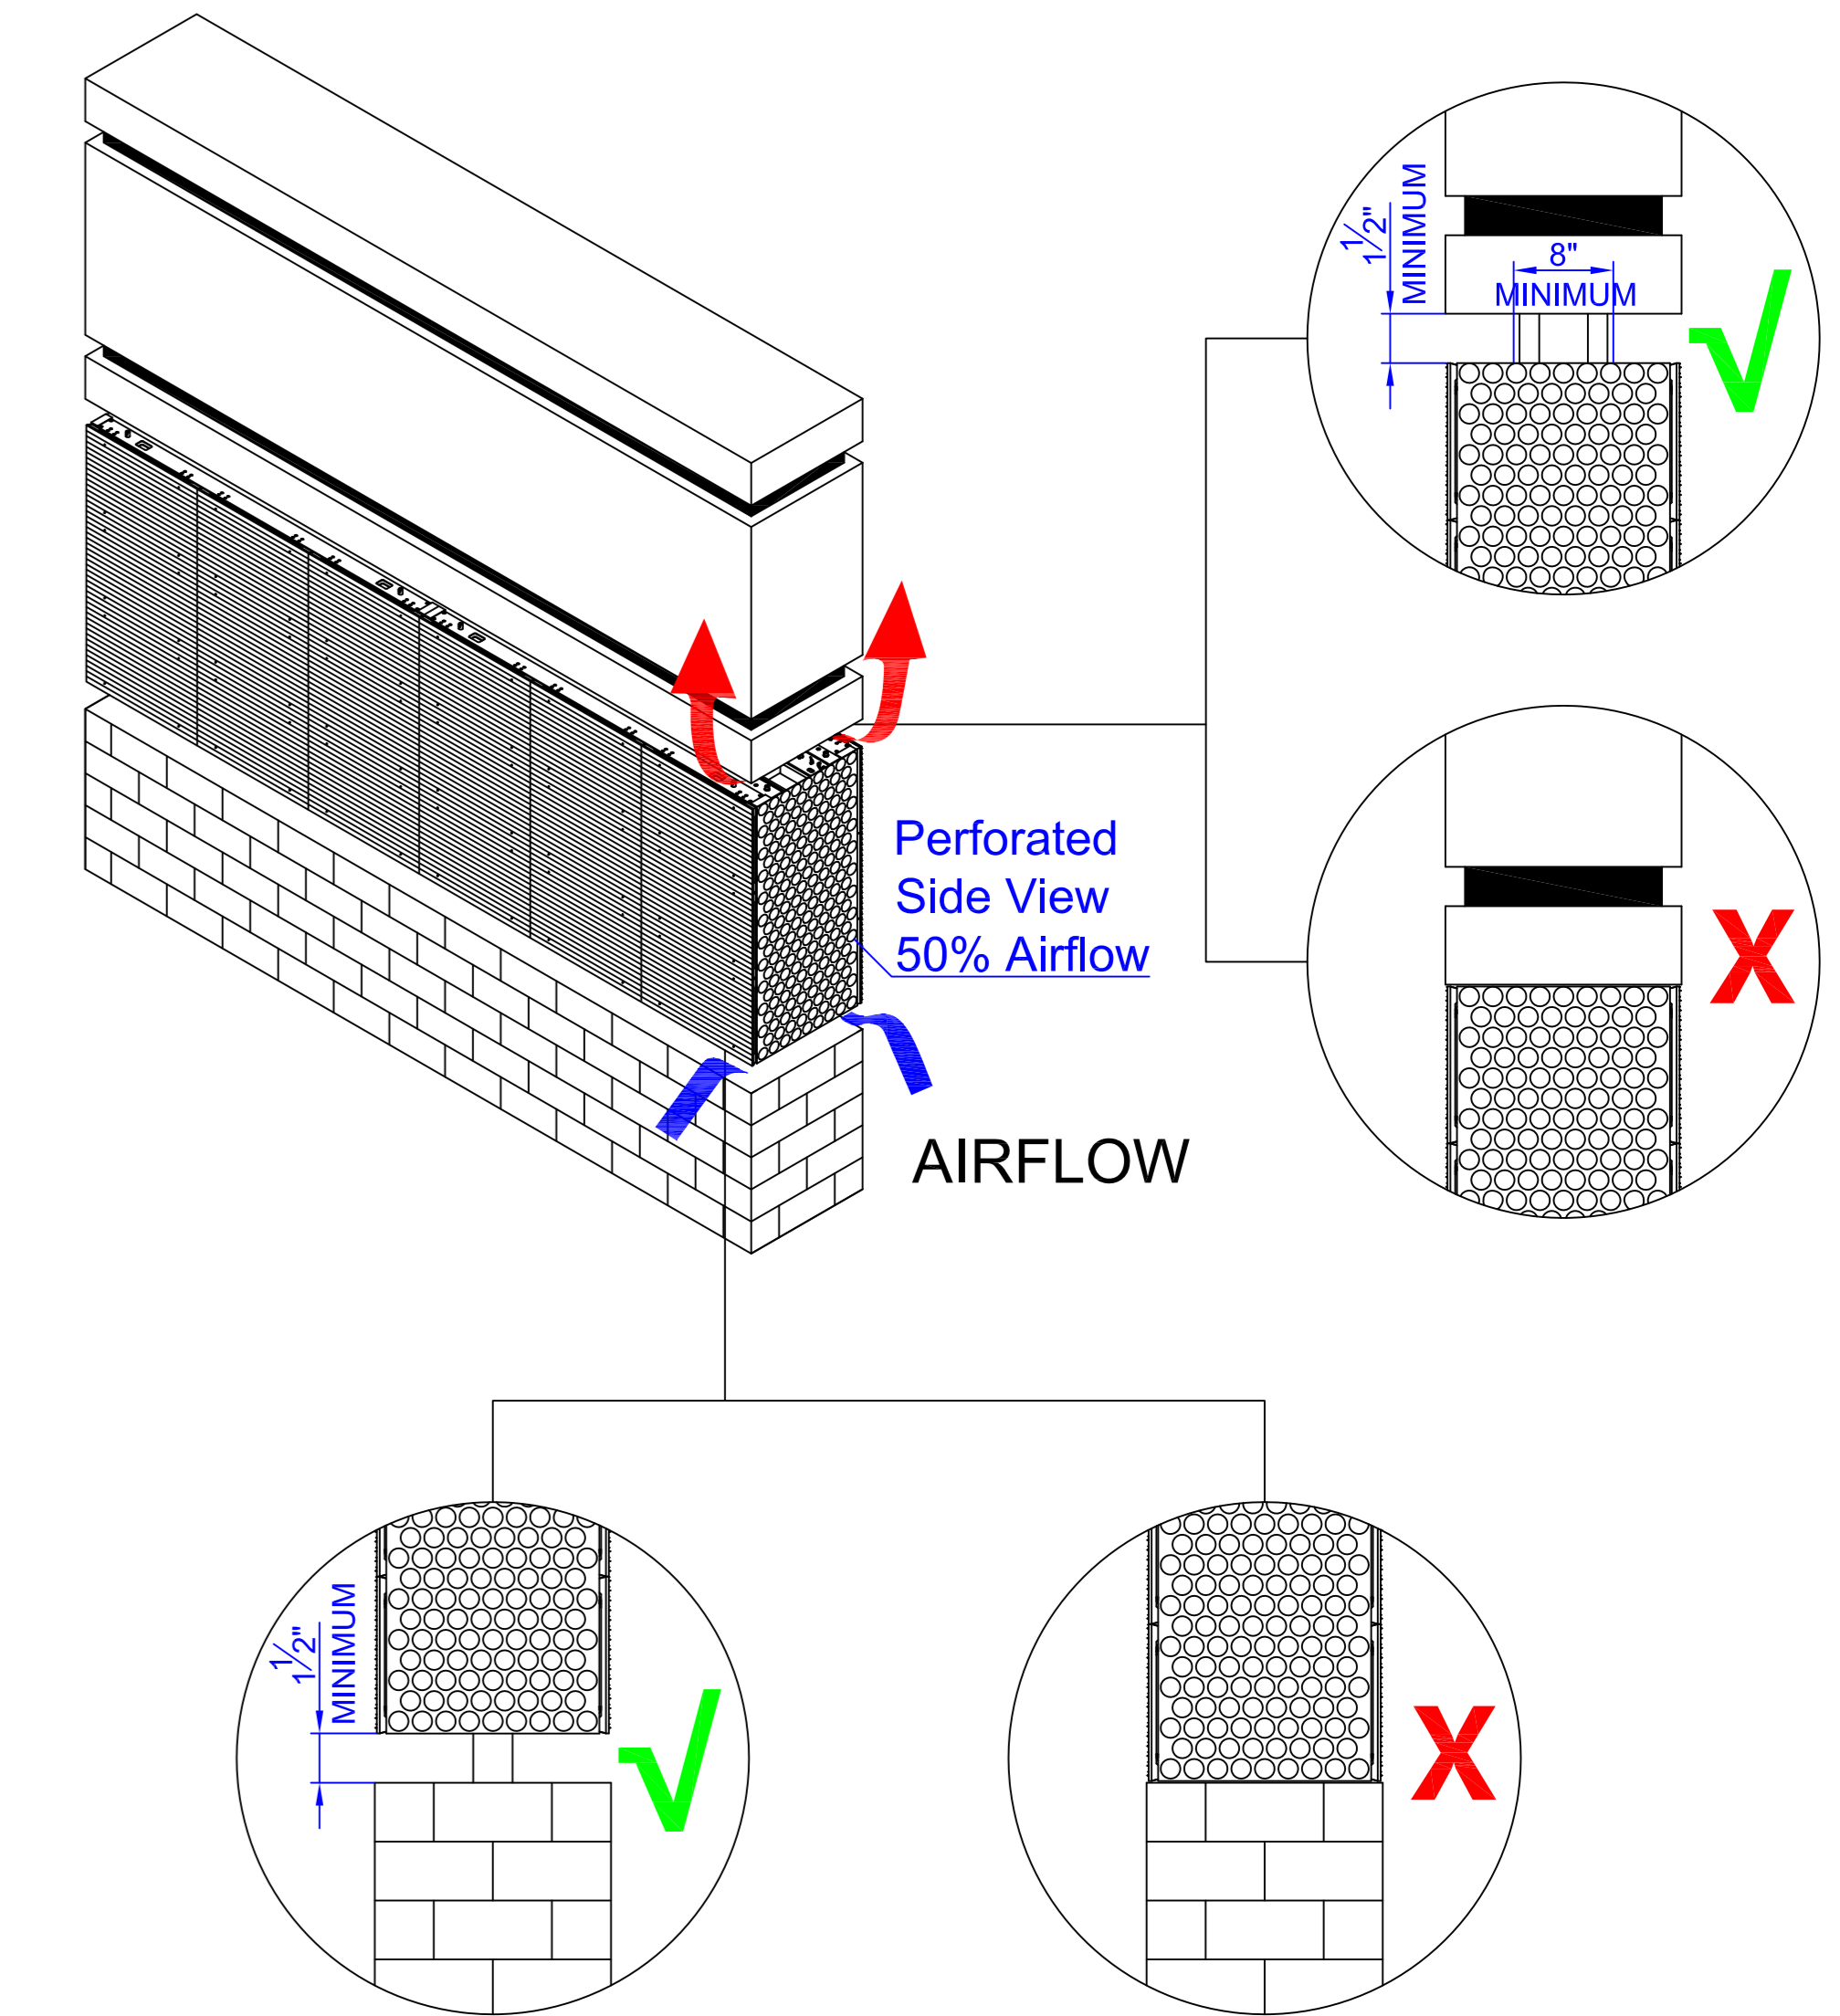

Order #:
Allura-6 240x288-SMD
120V / 2020W / 16.8A / 273LBS / Per Face
208V / 2020W / 9.7A / 273LBS / Per Face

Support@thinksign.com
www.ThinkSign.com

- NOTES:
 1.DISPLAY IS REAR VENTILATED, DO NOT BLOCK UP VENTILATORS.
 2.FRONT ACCESS FOR SERVICE.
 3.THINKSIGN IS NOT RESPONSIBLE FOR THE MAIN ELECTRICAL DISCONNECT.
 4.THINKSIGN IS NOT RESPONSIBLE FOR THE MOUNTING HARDWARE OR THE INTEGRITY OF THE STRUCTURE THE DISPLAY IS MOUNTED TO.

Please Keep For Service!

AC IN 1	120V 16.8A 208V 9.7A
---------	-------------------------

NET CABLE 5E