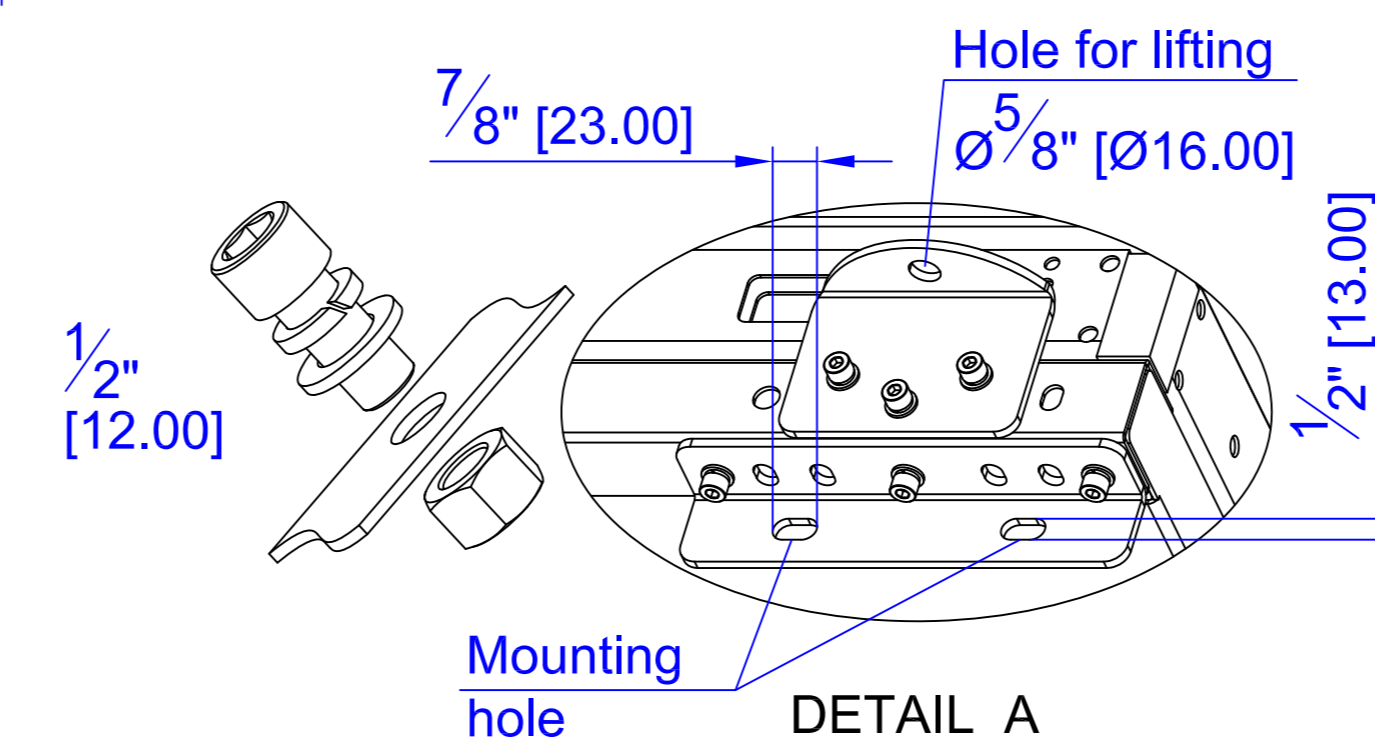

NET CABLE 5E