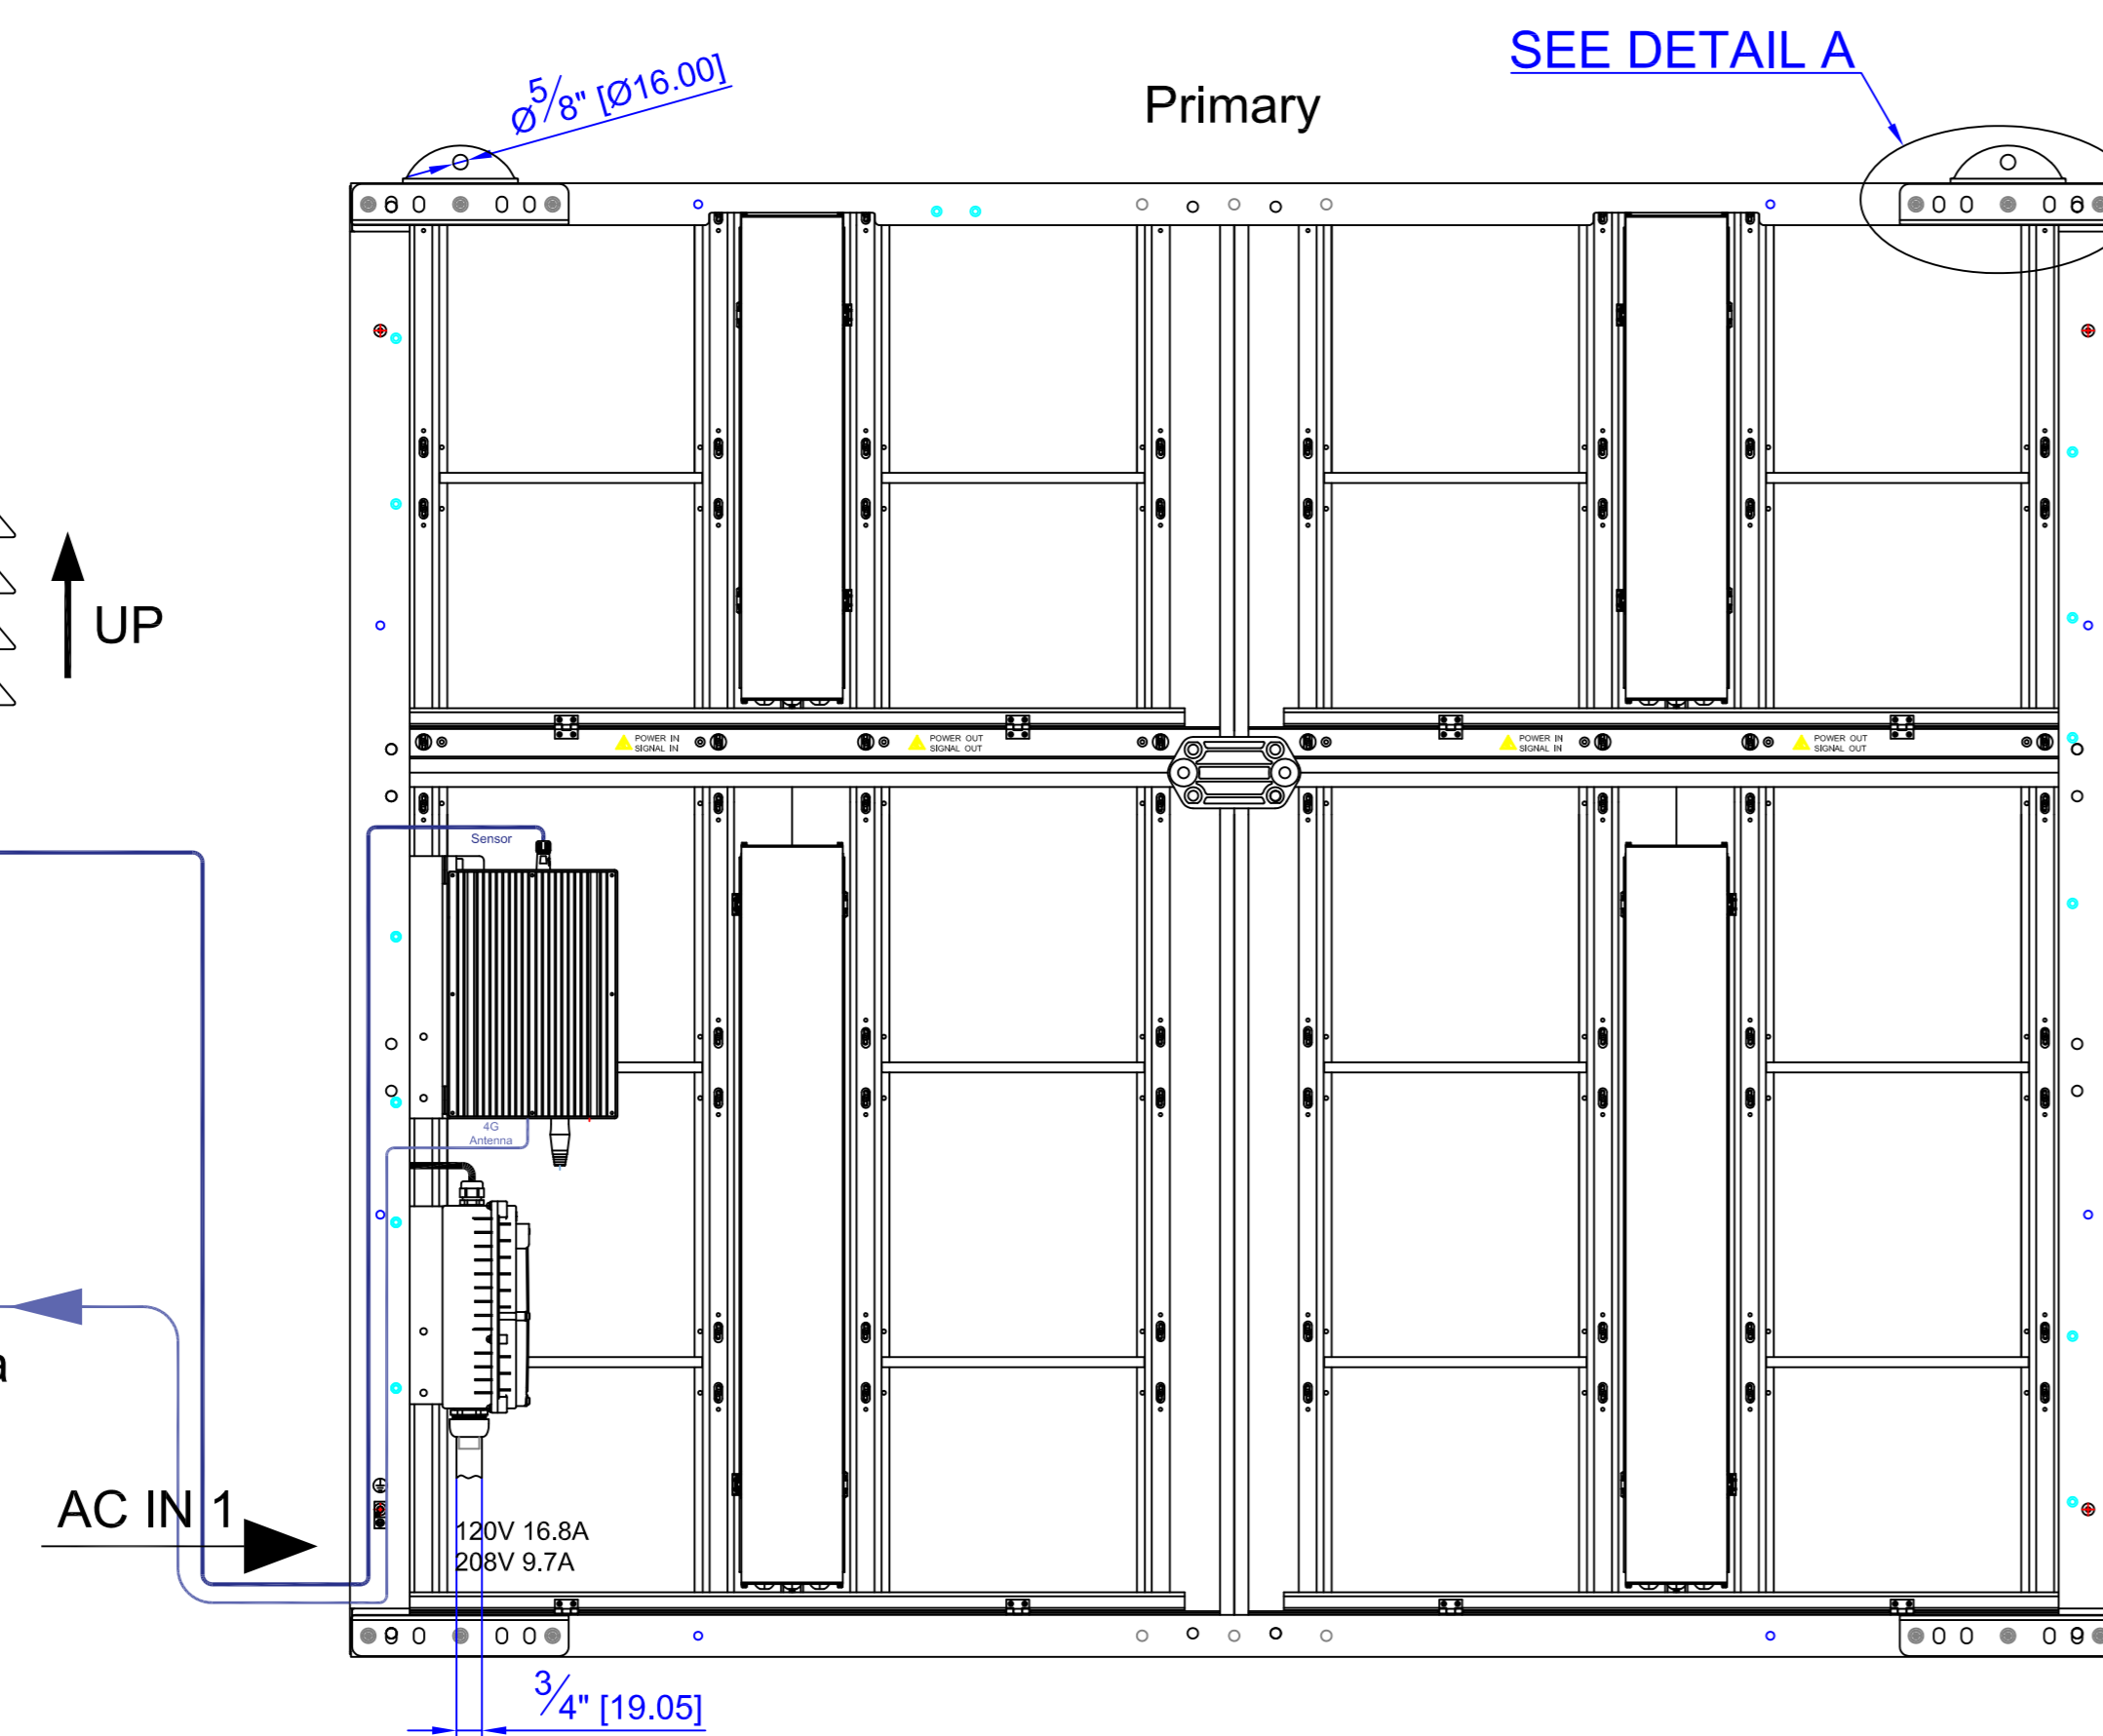

Order #:
Allura-6 240x288-SMD
120V / 2020W / 16.8A / 273LBS / Per Face
208V / 2020W / 9.7A / 273LBS / Per Face

Support@thinksign.com
www.ThinkSign.com

- NOTES:
 1.DISPLAY IS REAR VENTILATED, DO NOT BLOCK UP VENTILATORS.
 2.FRONT ACCESS FOR SERVICE.
 3.THINKSIGN IS NOT RESPONSIBLE FOR THE MAIN ELECTRICAL DISCONNECT.
 4.THINKSIGN IS NOT RESPONSIBLE FOR THE MOUNTING HARDWARE OR THE INTEGRITY OF THE STRUCTURE THE DISPLAY IS MOUNTED TO.

Please Keep For Service!

AC IN 1	120V 16.8A 208V 9.7A
---------	-------------------------

NET CABLE 5E