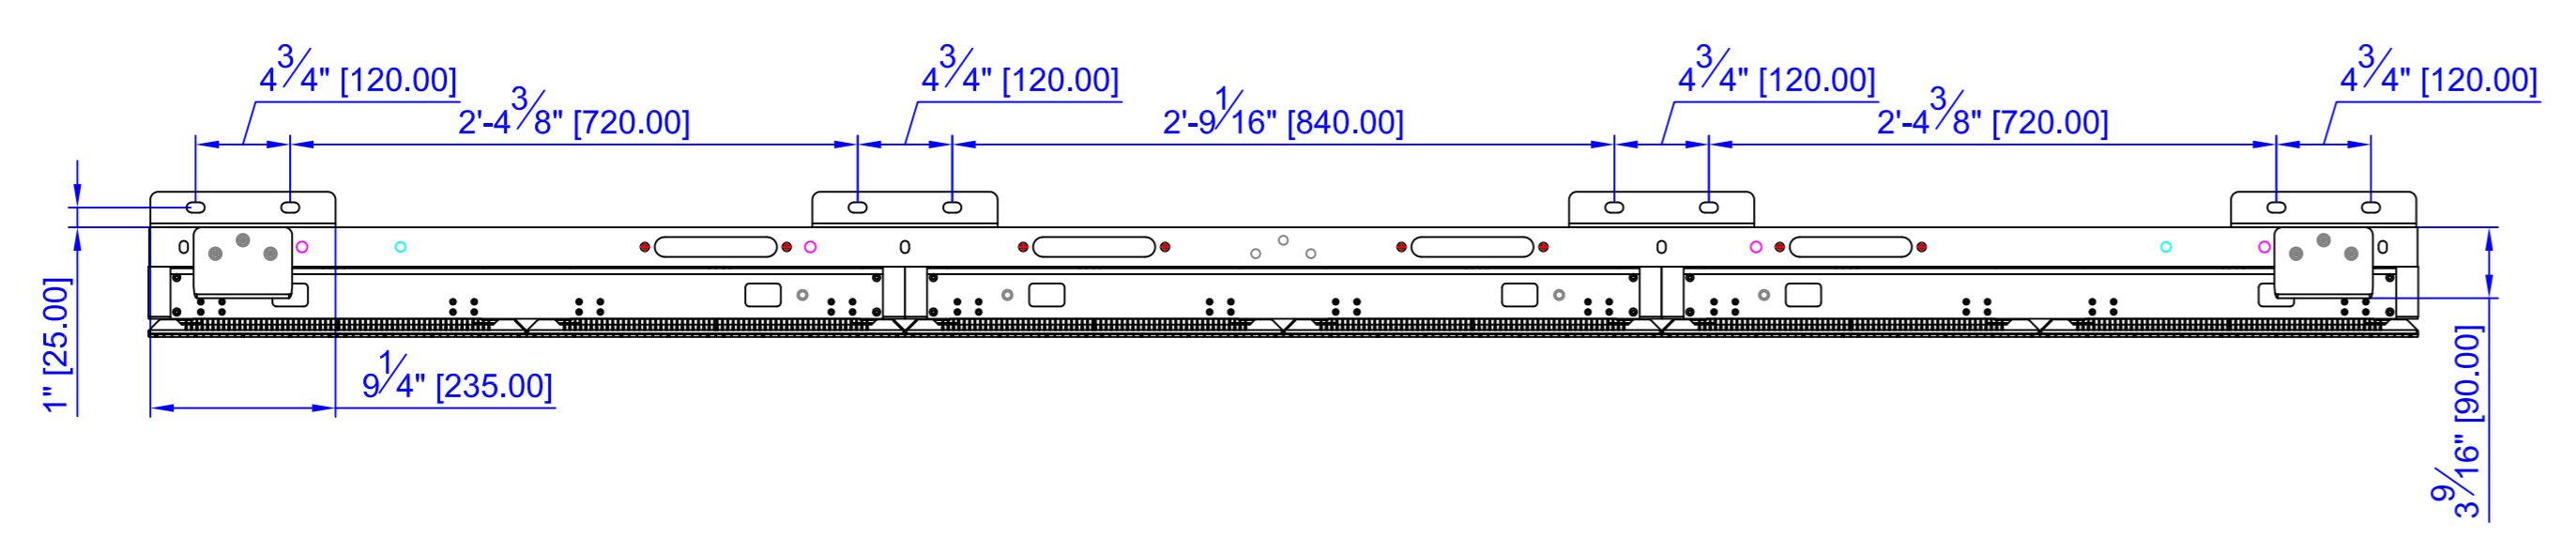

Order #:
Allura-6 288x432-SMD
 120V / 3627W / 30.2A / 455LBS / Per Face
 208V / 3627W / 17.4A / 455LBS / Per Face

Support@thinksign.com
 www.ThinkSign.com

- NOTES:
 1.DISPLAY IS REAR VENTILATED, DO NOT BLOCK UP VENTILATORS.
 2.FRONT ACCESS FOR SERVICE.
 3.THINKSIGN IS NOT RESPONSIBLE FOR THE MAIN ELECTRICAL DISCONNECT.
 4.THINKSIGN IS NOT RESPONSIBLE FOR THE MOUNTING HARDWARE OR THE INTEGRITY OF THE STRUCTURE THE DISPLAY IS MOUNTED TO.

Please Keep For Service!

AC IN 1	120V 30.2A 208V 17.4A
---------	--------------------------

NET CABLE 5E