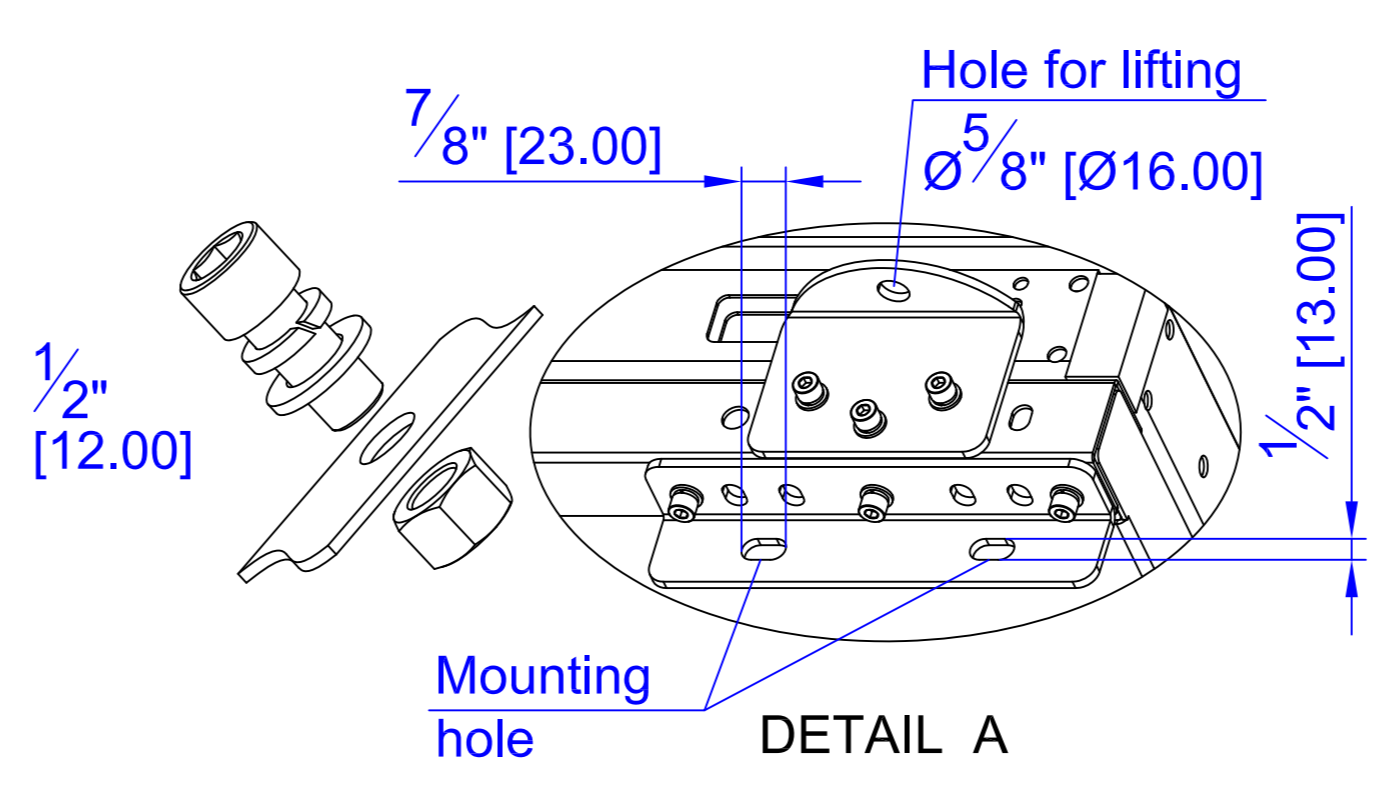

Order #:
Allura-6 288x432-SMD
 120V / 3627W / 30.2A / 455LBS / Per Face
 208V / 3627W / 17.4A / 455LBS / Per Face

Support@thinksign.com
 www.ThinkSign.com

- NOTES:
 1.DISPLAY IS REAR VENTILATED, DO NOT BLOCK UP VENTILATORS.
 2.FRONT ACCESS FOR SERVICE.
 3.THINKSIGN IS NOT RESPONSIBLE FOR THE MAIN ELECTRICAL DISCONNECT.
 4.THINKSIGN IS NOT RESPONSIBLE FOR THE MOUNTING HARDWARE OR THE INTEGRITY OF THE STRUCTURE THE DISPLAY IS MOUNTED TO.

Please Keep For Service!

AC IN 1	120V 30.2A 208V 17.4A
---------	--------------------------

NET CABLE 5E