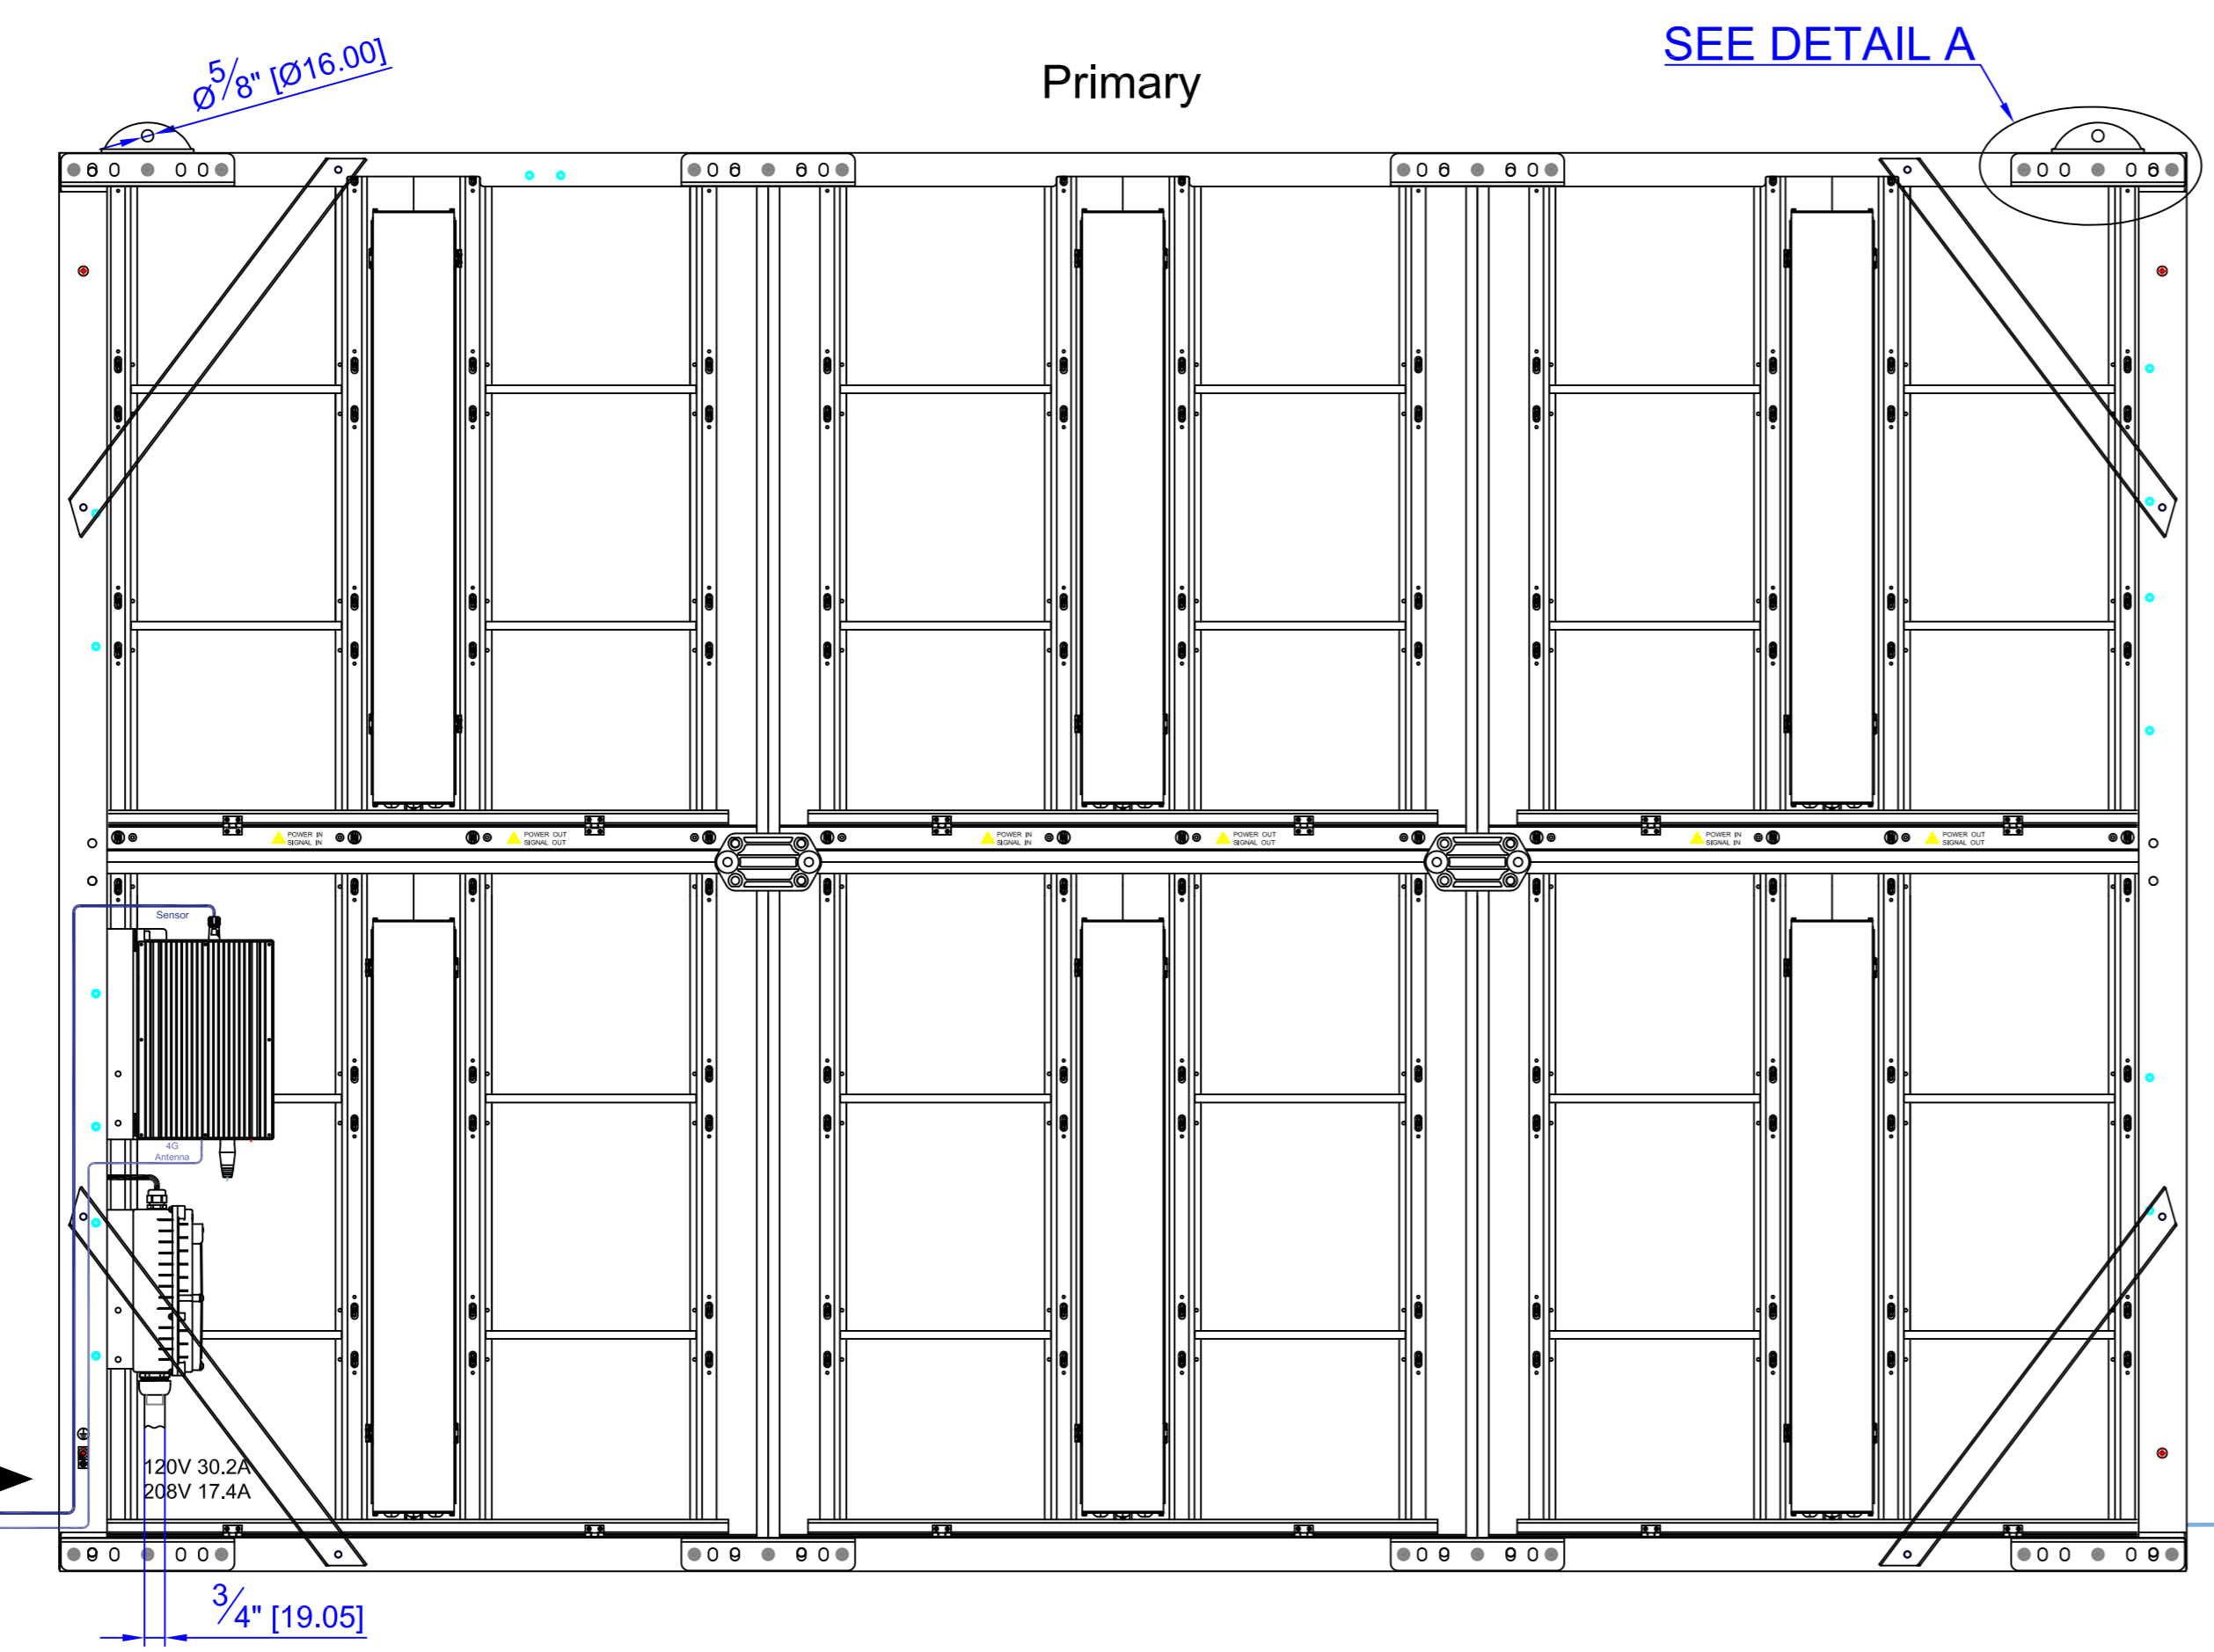

Order #:
Allura-6 288x432-SMD
 120V / 3627W / 30.2A / 455LBS / Per Face
 208V / 3627W / 17.4A / 455LBS / Per Face

Support@thinksign.com
 www.ThinkSign.com

- NOTES:
 1.DISPLAY IS REAR VENTILATED, DO NOT BLOCK UP VENTILATORS.
 2.FRONT ACCESS FOR SERVICE.
 3.THINKSIGN IS NOT RESPONSIBLE FOR THE MAIN ELECTRICAL DISCONNECT.
 4.THINKSIGN IS NOT RESPONSIBLE FOR THE MOUNTING HARDWARE OR THE INTEGRITY OF THE STRUCTURE THE DISPLAY IS MOUNTED TO.

Please Keep For Service!

AC IN 1	120V 30.2A 208V 17.4A
---------	--------------------------

NET CABLE 5E