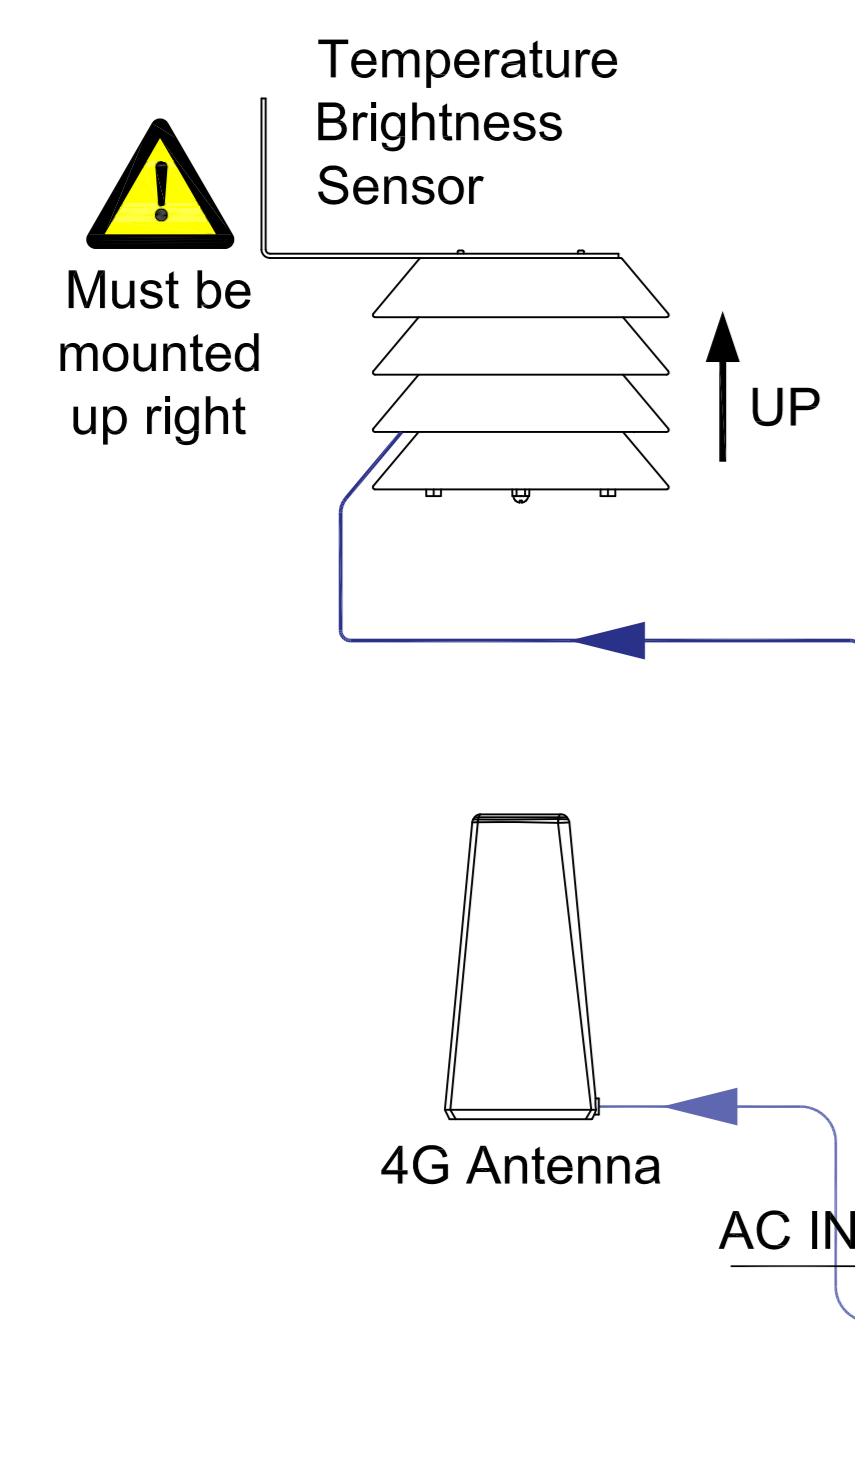

Order #:
Allura-6 288x432-SMD
 120V / 3627W / 30.2A / 455LBS / Per Face
 208V / 3627W / 17.4A / 455LBS / Per Face

Support@thinksign.com
 www.ThinkSign.com

- NOTES:
 1.DISPLAY IS REAR VENTILATED, DO NOT BLOCK UP VENTILATORS.
 2.FRONT ACCESS FOR SERVICE.
 3.THINKSIGN IS NOT RESPONSIBLE FOR THE MAIN ELECTRICAL DISCONNECT.
 4.THINKSIGN IS NOT RESPONSIBLE FOR THE MOUNTING HARDWARE OR THE INTEGRITY OF THE STRUCTURE THE DISPLAY IS MOUNTED TO.

Please Keep For Service!

AC IN 1	120V 30.2A 208V 17.4A
---------	--------------------------

NET CABLE 5E