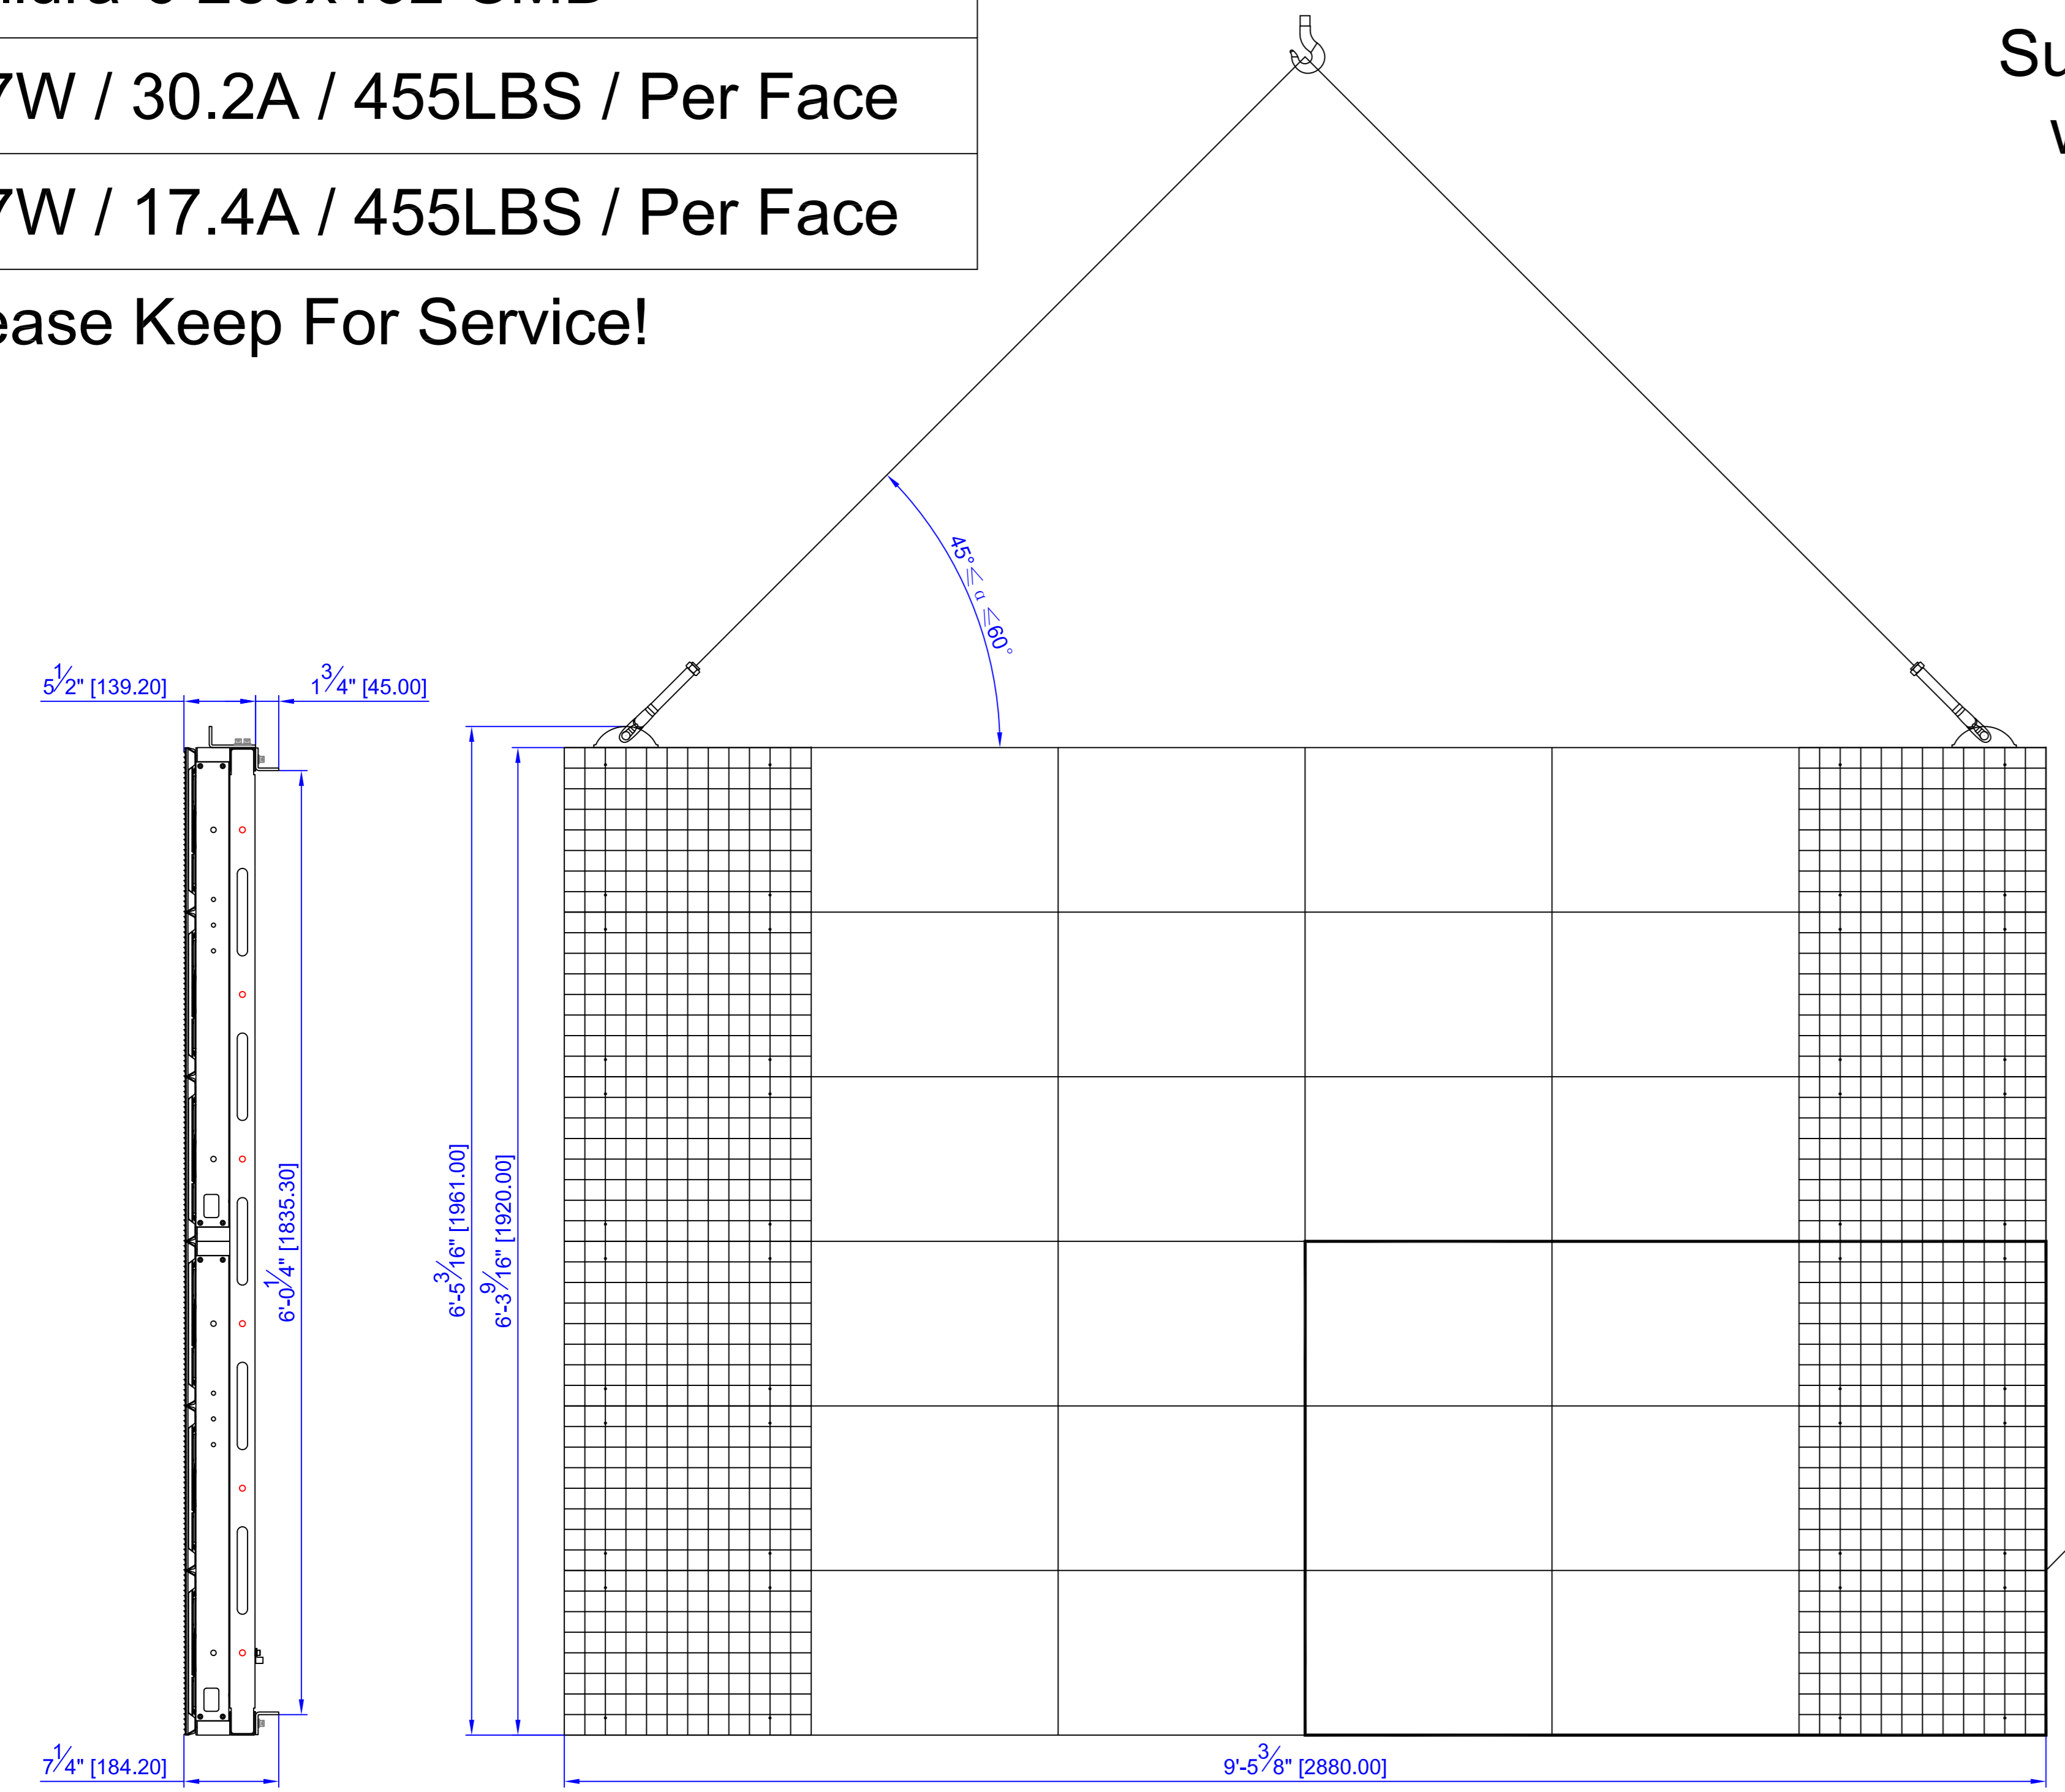

Order #:
Allura-6 288x432-SMD
 120V / 3627W / 30.2A / 455LBS / Per Face
 208V / 3627W / 17.4A / 455LBS / Per Face

Support@thinksign.com
 www.ThinkSign.com

- NOTES:
 1.DISPLAY IS REAR VENTILATED, DO NOT BLOCK UP VENTILATORS.
 2.FRONT ACCESS FOR SERVICE.
 3.THINKSIGN IS NOT RESPONSIBLE FOR THE MAIN ELECTRICAL DISCONNECT.
 4.THINKSIGN IS NOT RESPONSIBLE FOR THE MOUNTING HARDWARE OR THE INTEGRITY OF THE STRUCTURE THE DISPLAY IS MOUNTED TO.

Please Keep For Service!

AC IN 1	120V 30.2A 208V 17.4A
---------	--------------------------

NET CABLE 5E