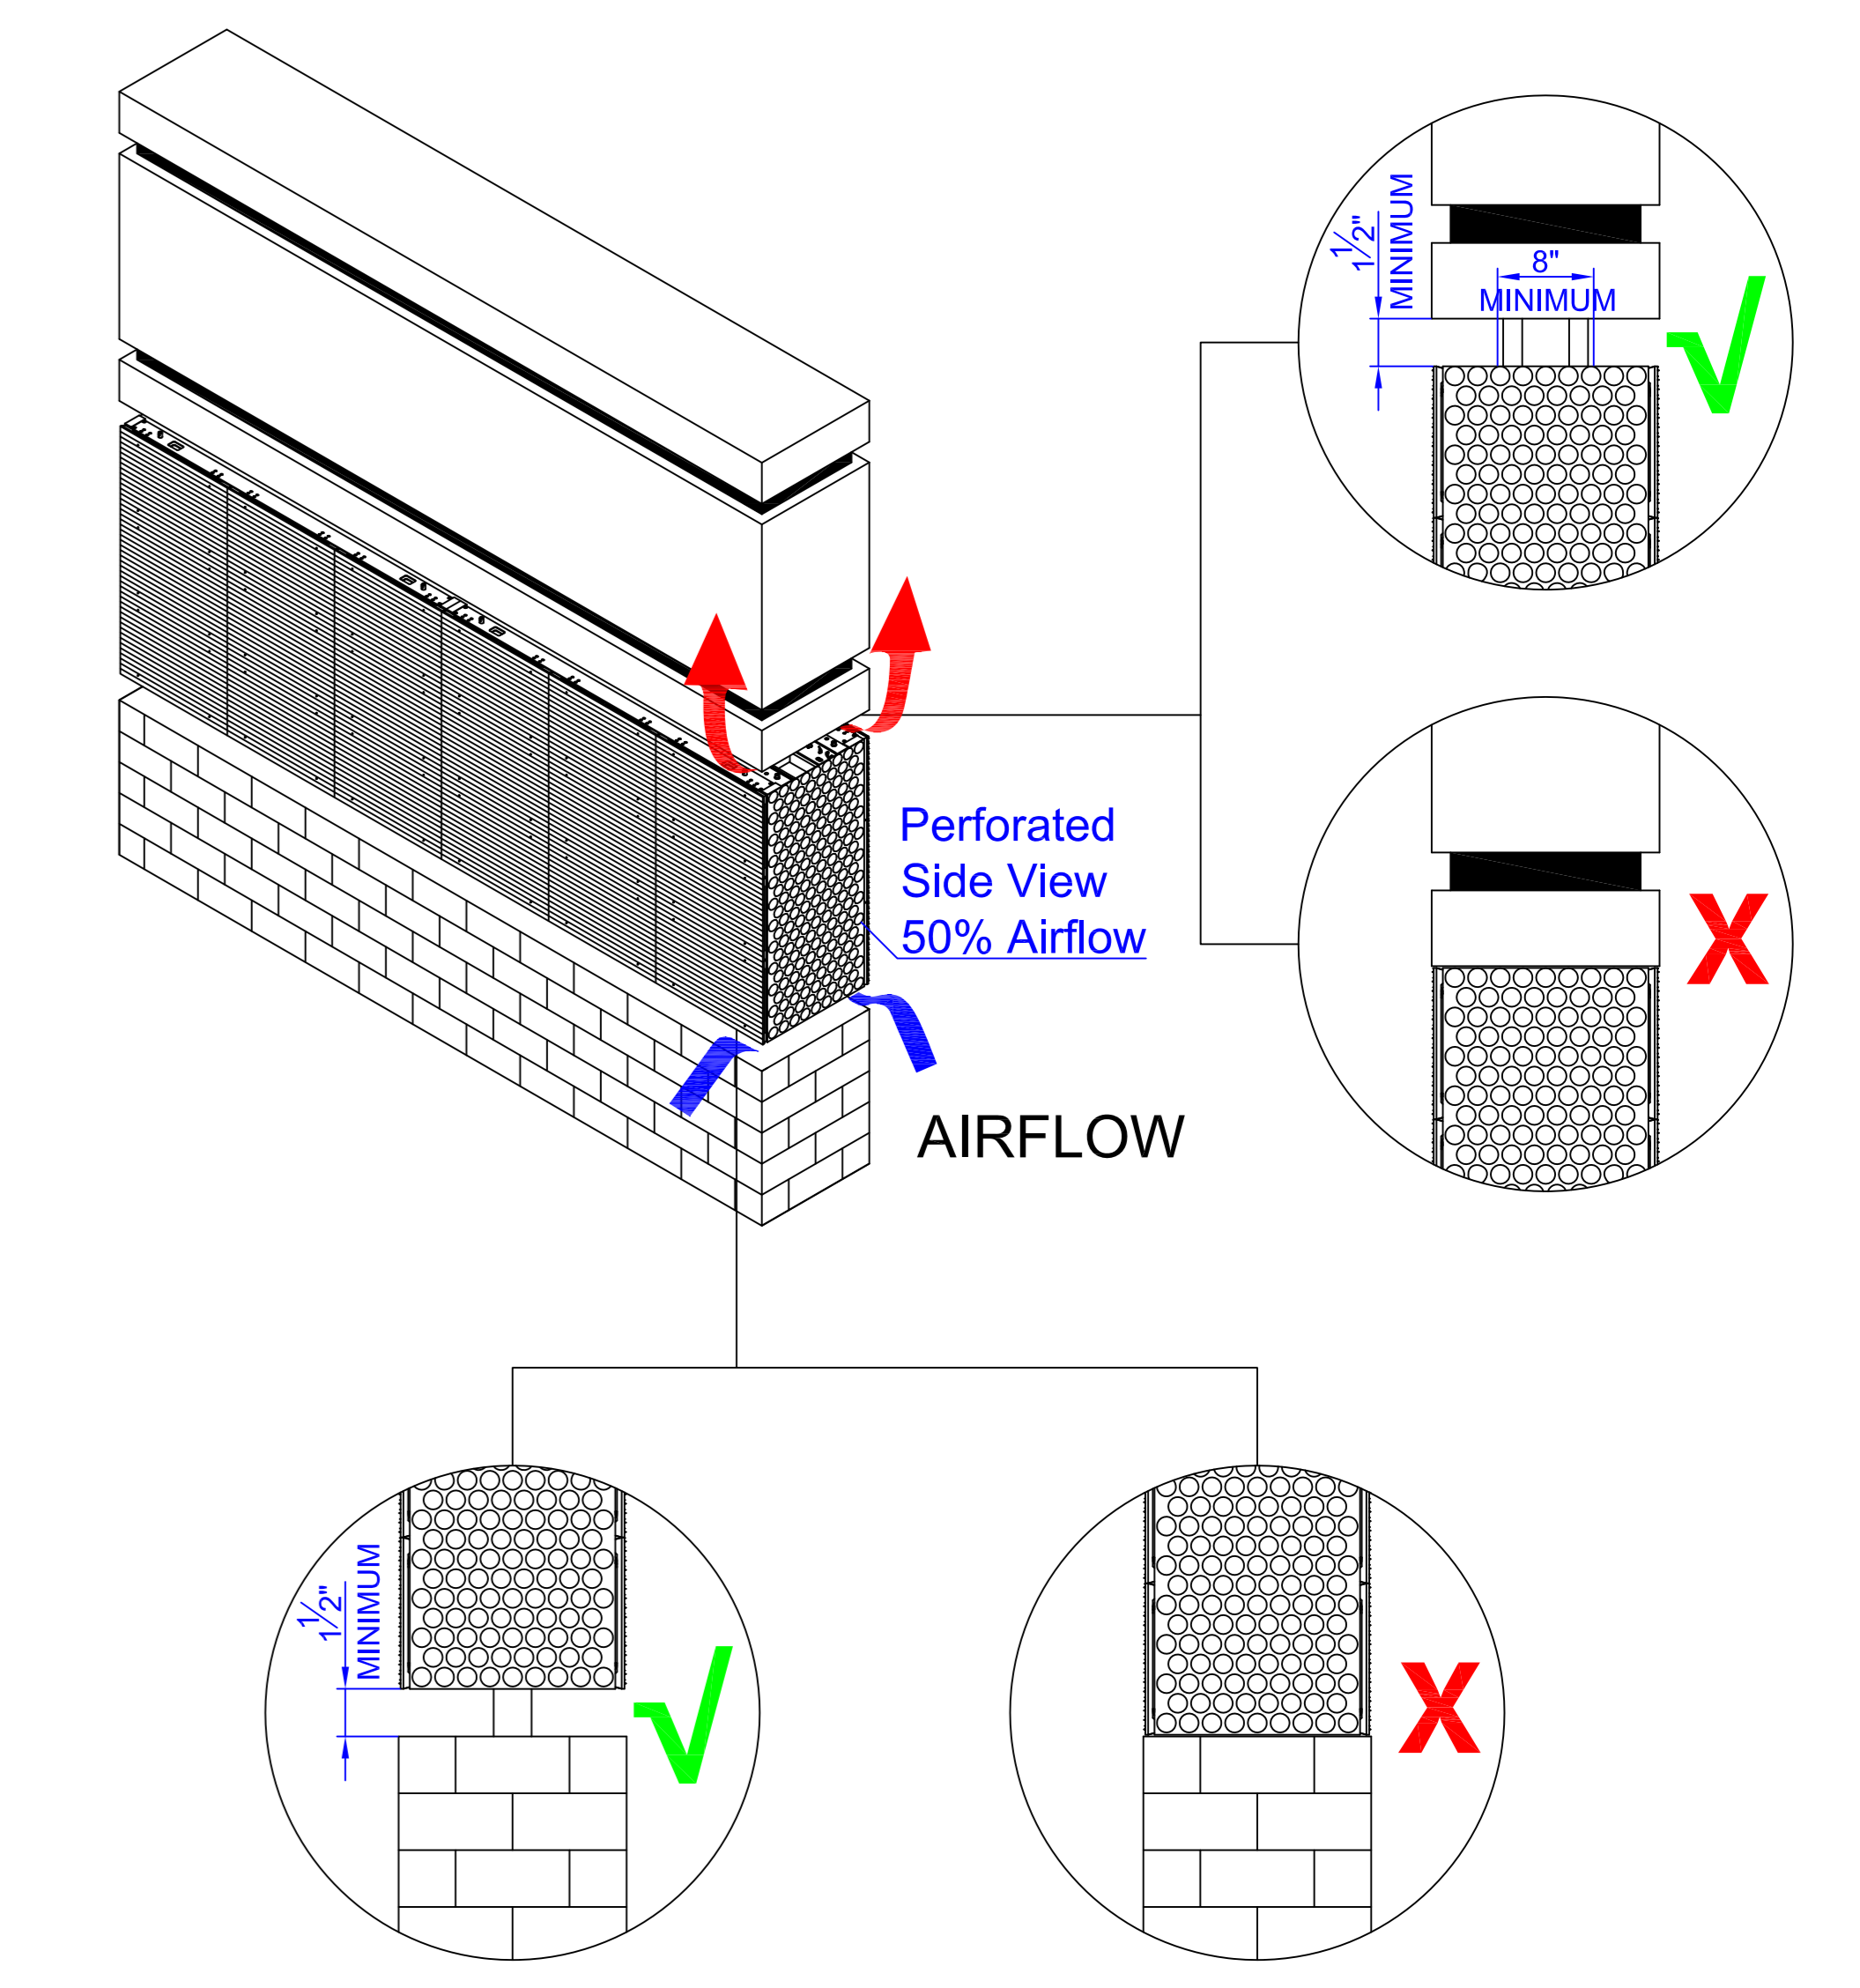

Order #:
Allura-6 288x432-SMD
 120V / 3627W / 30.2A / 455LBS / Per Face
 208V / 3627W / 17.4A / 455LBS / Per Face

Support@thinksign.com
 www.ThinkSign.com

- NOTES:
 1.DISPLAY IS REAR VENTILATED, DO NOT BLOCK UP VENTILATORS.
 2.FRONT ACCESS FOR SERVICE.
 3.THINKSIGN IS NOT RESPONSIBLE FOR THE MAIN ELECTRICAL DISCONNECT.
 4.THINKSIGN IS NOT RESPONSIBLE FOR THE MOUNTING HARDWARE OR THE INTEGRITY OF THE STRUCTURE THE DISPLAY IS MOUNTED TO.

Please Keep For Service!

AC IN 1	120V 30.2A 208V 17.4A
---------	--------------------------

NET CABLE 5E